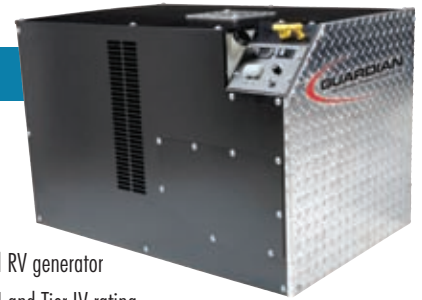

THE NEW GUARDIAN RV GENERATORS FEATURE:

- Lightweight, compact design
- Fuel efficient operation
- Easy service and maintenance, featuring a control panel for onboard diagnostics
- Generac's new 530 cc OHVI® Industrial engine which packs more power into a small footprint, featuring one-touch start
- Superior noise reduction for ultra-quiet operation

Adventures are better with power.

QUIETPACT® DIESEL

Model	5432
Watts	8500
Engine	1131 cc
# cylinders	3
Engine RPM	1950
Engine Horsepower	15 at 1950
Fuel	Diesel
Hertz	60
Amps	70.8
Product Weight	528
Product Dimensions	36.6 x 23.8 x 23.8

- Cleanest diesel RV generator
- Exceeds Tier III and Tier IV rating

Applications

- Class A with dual roof air conditioning
- Diesel pushers
- Fifth wheels

QUIETPACT® 75

Model	4706	4707
Watts	7500	7500
Engine	760 cc	760 cc
# cylinders	2	2
Engine RPM	2571	2571
Engine Horsepower	27 at 3600	27 at 3600
Fuel	Gas	LP
Hertz	60	60
Amps	62.5/31.2	62.5/31.2
Product Weight	330	333
Product Dimensions	33.7x22x19.5	

* New models

guardiangenerators.com

GUARDIAN RV GENERATOR PRODUCT LINE

guardiangenerators.com
888-GENERAC

PRIMEPACK® 50

Model	2010	4164
Watts	5000	5000
Engine	407 cc	407 cc
# cylinders	1	1
Engine RPM	2570	2570
Engine Horsepower	15 at 4200	15 at 4200
Fuel	Gas	LP
Hertz	60	60
Amps	40.0/20.0	37.5/18.7
Product Weight	198	200
Product Dimensions	25.75x18.88x16.75	