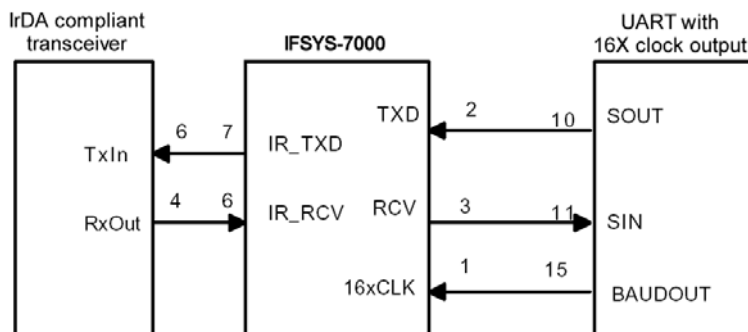

IFSYS-7000 IrDA™ SIR Endec Chip (SOP8)

Product Brief

The IFSYS -7000 is designed to be used as an add on peripheral IC for any SIR IrDA™ compliant optoelectronic transceiver. It is ideally suited to applications requiring low cost and low power communication based on the IrDA™ standard. IFSYS-7000 does not require an external crystal; it utilizes a 16X clock from the host system to provide the 16X baud rate clock for both encoding and decoding, using infrared pulse widths of 3/16th the bit time. iFoundry's IFSYS-7000 supports the full complement of IrDA™ V1.1 baud rates, from 9,600 bps right up to 115,200bps.

IFSYS-7000

Key features

- ❑ Wide voltage operating range (2.7V – 5.5V). Single power supply input.
- ❑ Small form factor 8-pin SOP package.
- ❑ Operates in 3/16th mode transmit pulse width.
- ❑ Operates from an external 16X clock input from the host processor or UART. Supports the following speeds:
 - 9,600bps
 - 19,200bps
 - 38,400bps
 - 57,600bps
 - 115,200bps

Sample Block Diagram

IFSYS-7000 IrDA™ SIR Endec Chip (SOP8)

Product Brief

SPECIFICATIONS

Hardware features

- 8-pin SOP (surface mount) package
- Single power supply (2.7V – 5.5V supply)

Supported speeds

- Using external 16X clock from UART:
 - 9,600bps
 - 19,200bps
 - 38,400bps
 - 57,600bps
 - 115,200bps

Electrical characteristics

- Temperature:
 - Operating: -40°C to +85°C
 - Storage: -65°C to +150°C
- Current consumption:
 - 1.5mA (typ.), 6mA (max.) [2MHz on 16X clock input]

Dimensions

- SOP8 package: 6.65mm (W) x 5.60mm (L) x 1.55 mm (H)
- Weight: ~0.2g