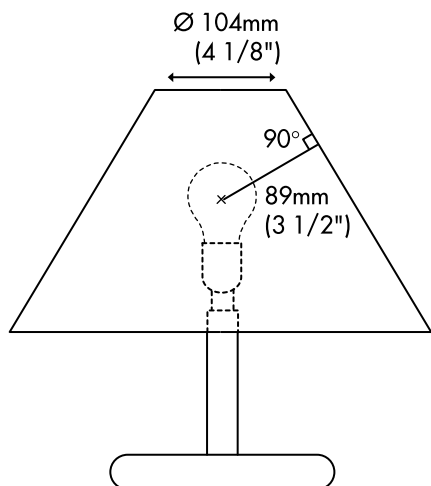

ENGLISH

Use only an open top open bottom lamp shade. For your safety, the dimensions of the shade must be in accordance with the minimum dimensions listed below. Use maximum 100 watt bulb.

USE SHADES ONLY IN THE VERTICAL POSITION. ANY DEVIATION FROM THESE INSTRUCTIONS MAY CONSTITUTE A FIRE HAZARD.