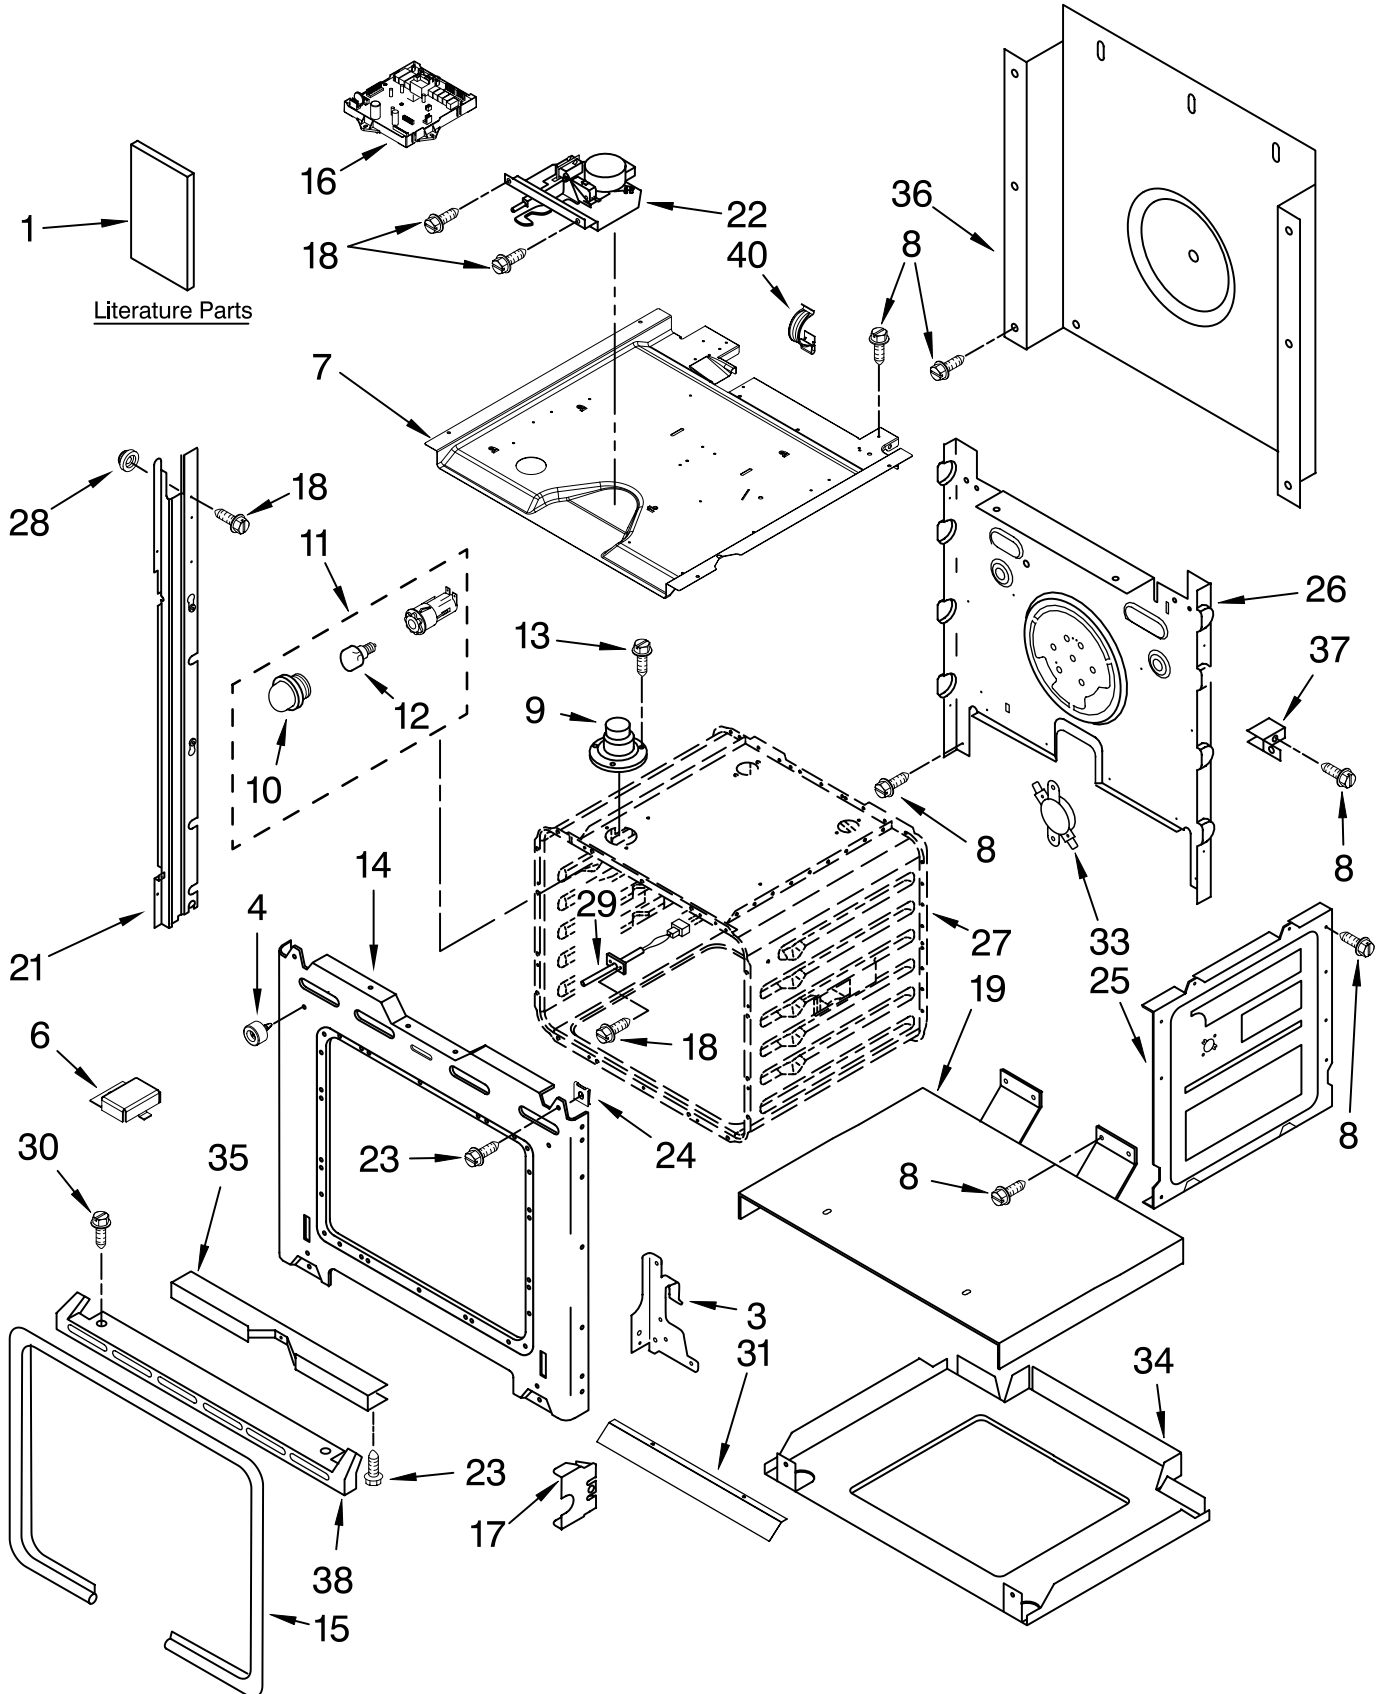

OVEN PARTS

For Models: IBS550PWW00, IBS550PWS00
(White) (Stainless)

30" BUILT-IN
ELECTRIC OVEN
SELF CLEAN
THERMAL CONVECTION

FOR ORDERING INFORMATION REFER TO PARTS PRICE LIST

OVEN PARTS

For Models: IBS550PWW00, IBS550PWS00

(White) (Stainless)

Illus. No.	Part No.	DESCRIPTION	Illus. No.	Part No.	DESCRIPTION	Illus. No.	Part No.	DESCRIPTION
1		Literature Parts	12	4452166	Bulb, Light	29	W10131825	Sensor
	W10210919	Instructions, Installation	13	3196176	Screw	30	3400805	Screw
	W10075750	Instruction, Installer	14	W10115831	Frame, Front	31	9760677	Deflector, Vent
	W10270566	Owners Manual	15	4455382	Gasket, Door	33	9759243	Thermostat
	W10201489	Tech Sheet	16	W10158972	Control	34	9759713	Base, Chassis
	8304572	Installation/ Undercounter	17	4452152	Bracket, Mounting	35	4448933	Retainer, Gasket
3		Hinge Receiver	18	4449154	Screw	36	4451747	Cover, Back
	4455606	Right	19	4451478	Support, Insulation	37	4449845	Support, Bracket
	4455605	Left	21		Rail, Mounting	38	W10163965	Trim, Bottom
4	W10105790	Bumper, Door		W10158955	Right	40	98997	Clip
6	8285593	Cover, Wire		W10158956	Left	FOLLOWING PARTS NOT ILLUSTRATED		
7	8303099	Top Chassis	22	9760888	Latch, Motorized	INSULATION		
8	4449809	Screw	23	4449040	Screw		4449316	Insulation, Wrap
9	4452158	Tube, Vent	24	4450118	Nut		4450365	Insulation, Back
10	W10067870	Lens, Light	25	4455641	Side, Chassis			
11	W10009930	Assembly, Oven Light	26	W10161110	Back, Chassis			
			27		Liner, Oven (Not serviceable)			
			28	4448444	Grommet			

FOR ORDERING INFORMATION REFER TO PARTS PRICE LIST

OVEN DOOR PARTS

For Models: IBS550PWW00, IBS550PWS00
(White) (Stainless)

Illus. No.	Part No.	DESCRIPTION
1	9759413	Door Liner
2	9760577	Hinge, Door Right
	9760578	Left
3	4449259	Glass, Inner
4	4451722	Insulation, Door
5	4449743	Screw
6	W10169394	Screw
7	9759225	Glass, Inner