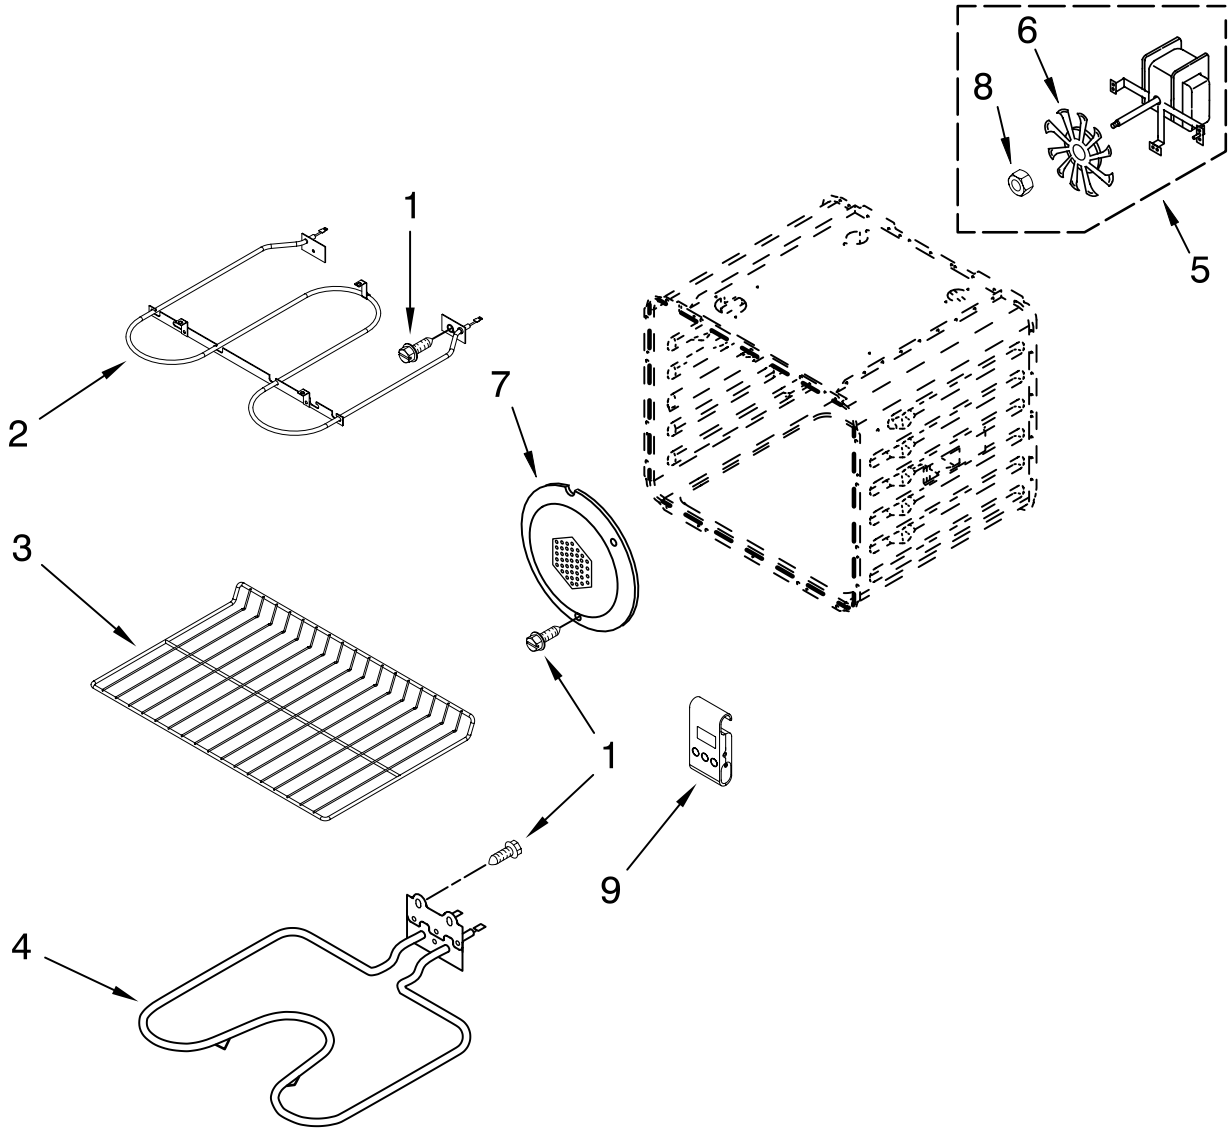

INTERNAL OVEN PARTS

For Models: IBS550PWW00, IBS550PWS00
(White) (Stainless)

Illus. No.	Part No.	DESCRIPTION

1	4449154	Screw
2	9760771	Element, Broil
3	W10179152	Rack, Oven
4	W10207397	Element, Bake
5	W10116228	Motor, Convection
6	W10116351	Blade, Fan
7	4448988	Cover, Fan
8	W10116349	Nut
9	W10171759	Probe, Meat

FOR ORDERING INFORMATION REFER TO PARTS PRICE LIST