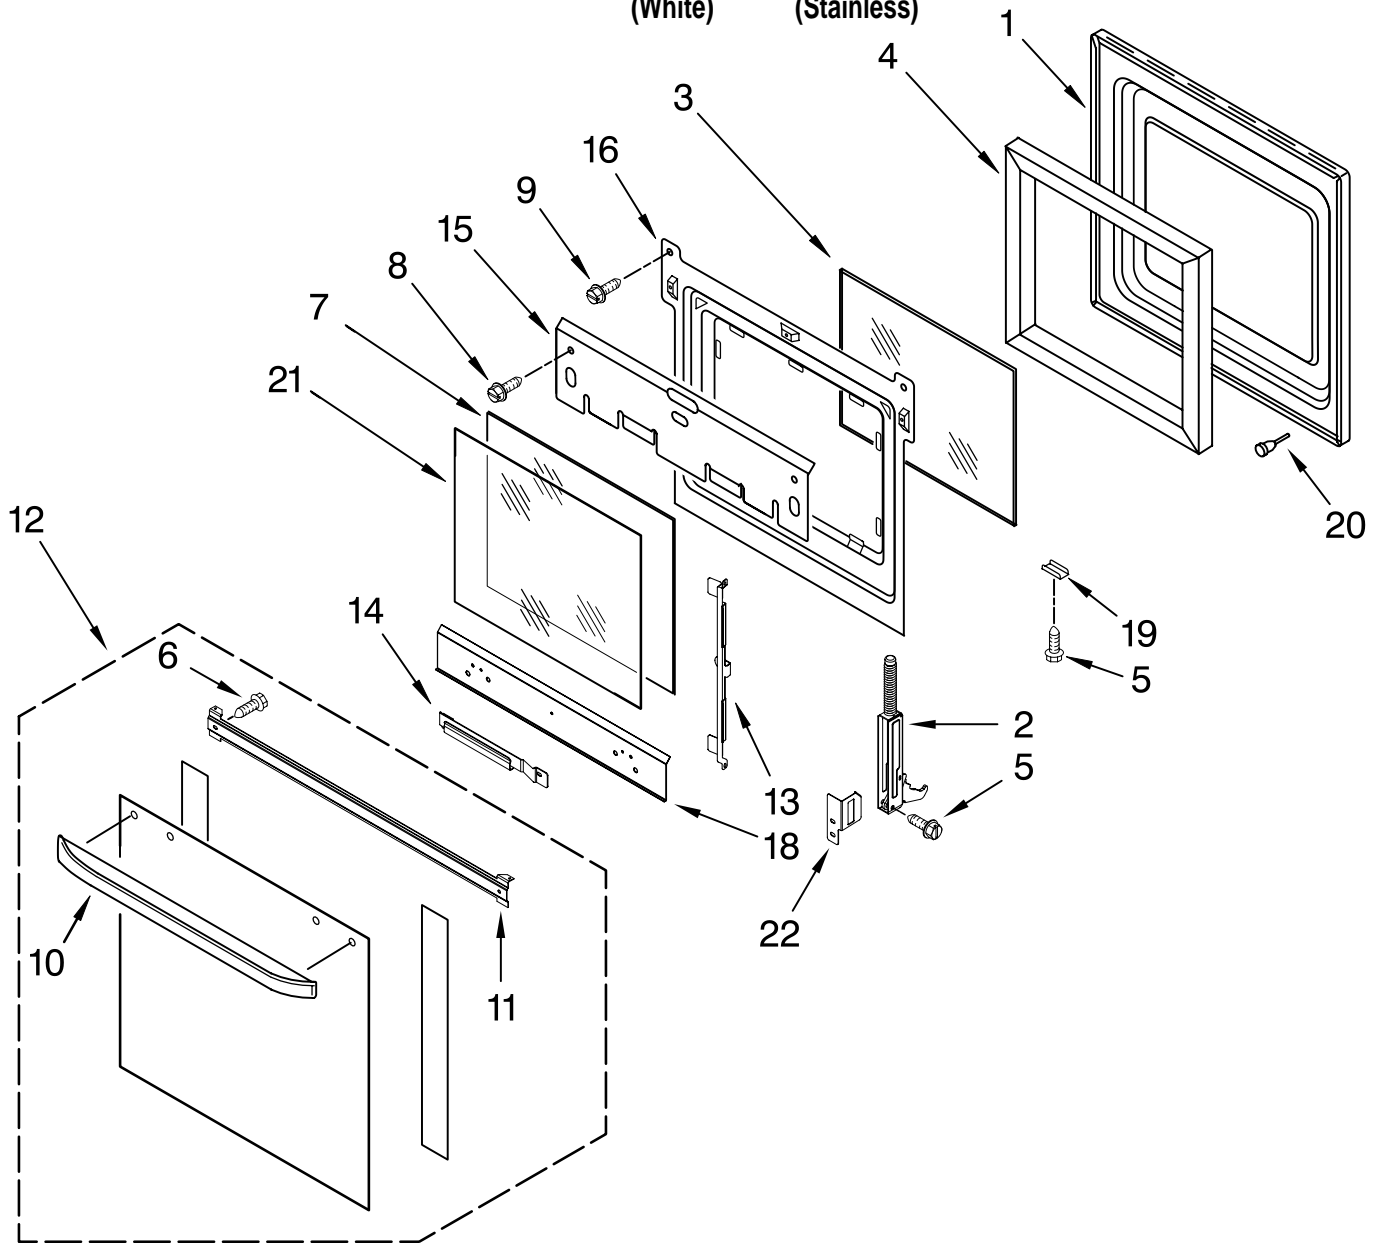

OVEN DOOR PARTS

For Models: IBS550PWW00, IBS550PWS00
(White) (Stainless)

Illus. No.	Part No.	DESCRIPTION
1	9759413	Door Liner
2	9760577	Hinge, Door Right
	9760578	Left
3	4449259	Glass, Inner
4	4451722	Insulation, Door
5	4449743	Screw
6	W10169394	Screw
7	9759225	Glass, Inner

Illus. No.	Part No.	DESCRIPTION
8	4449809	Screw
9	3400832	Screw
10	W10158977	Door Handle
11	W10159515	Bracket, Handle
12	W10163962	Door Glass White
	W10163961	Stainless
13	9759229	Bracket(2nd Glass)
14	9759230	Bracket(3rd Glass)
15	4457104	Shield, Heat

Illus. No.	Part No.	DESCRIPTION
16	4457132	Retainer, Glass
18	4457114	Shield, Heat (Btm)
19	W10158978	Retainer, Clip
20	4448520	Bumper, Door (3)
21	9759228	Glass, Inner White
	9759225	Stainless
22	W10137044	Cover, Hinge Right
	W10137043	Left

FOR ORDERING INFORMATION REFER TO PARTS PRICE LIST