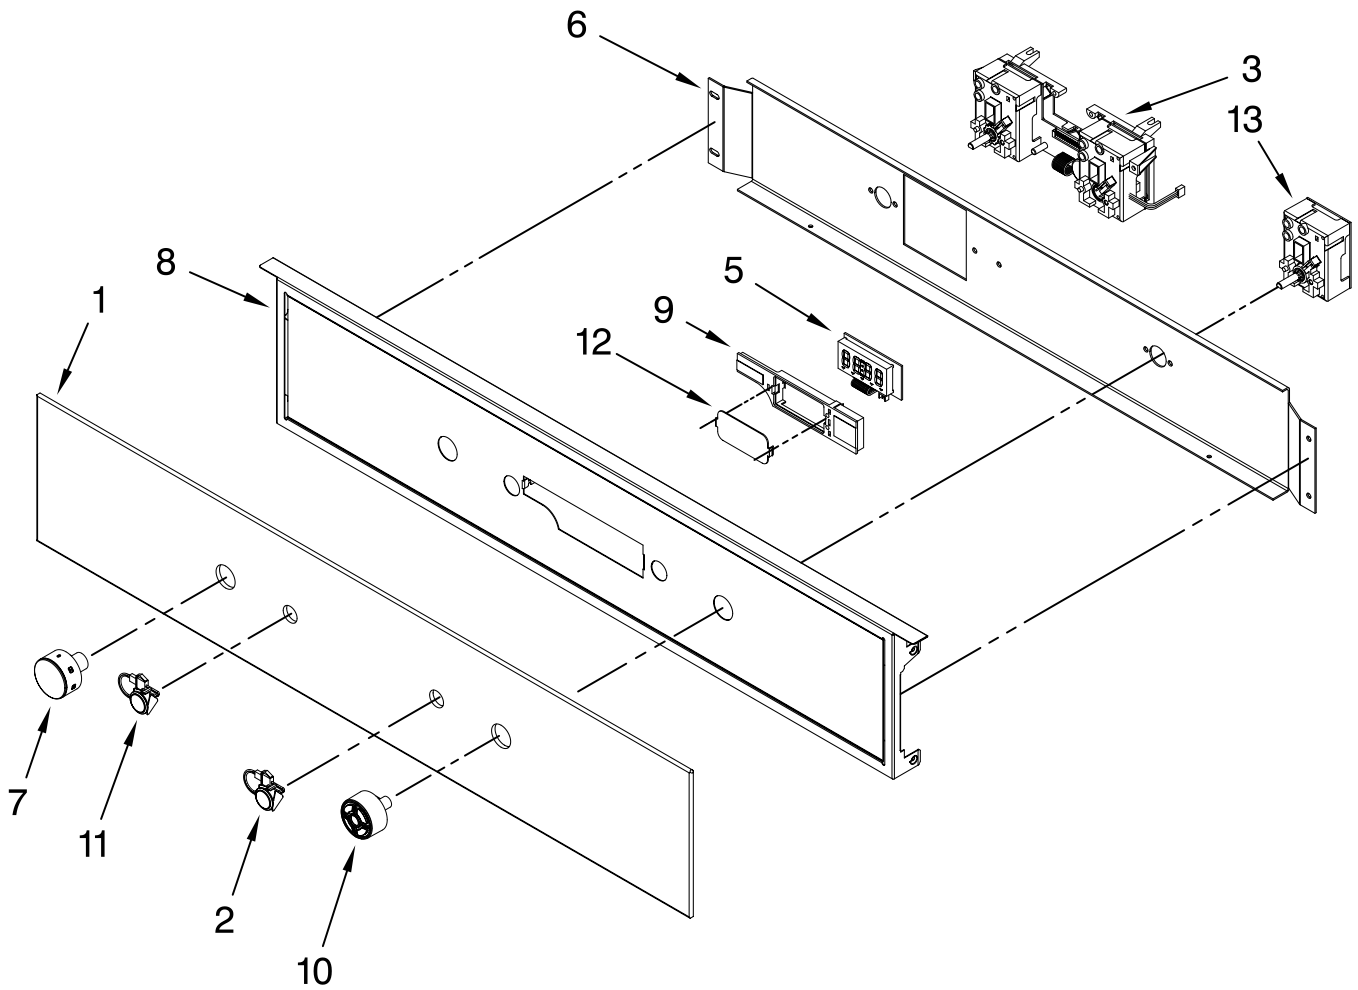

CONTROL PANEL PARTS

For Models: IBS550PWW00, IBS550PWS00

(White) (Stainless)

Illus. No.	Part No.	DESCRIPTION
1	W10158959	Control Panel White
	W10158958	Control Panel Stainless
2	W10158961	Switch, Enter
3	W10158965	User Interface
5	W10158964	Module, Display
6	W10158967	Bracket, UI
7	W10178792	Knob, Control
8	W10158960	Support, Panel
9	4453000	Bracket, Display
10	W10158969	Knob, Control
11	W10158962	Switch, Cancel
12	W10194089	Filter, Display
13	W10158966	Rotary Encoder

FOR ORDERING INFORMATION REFER TO PARTS PRICE LIST