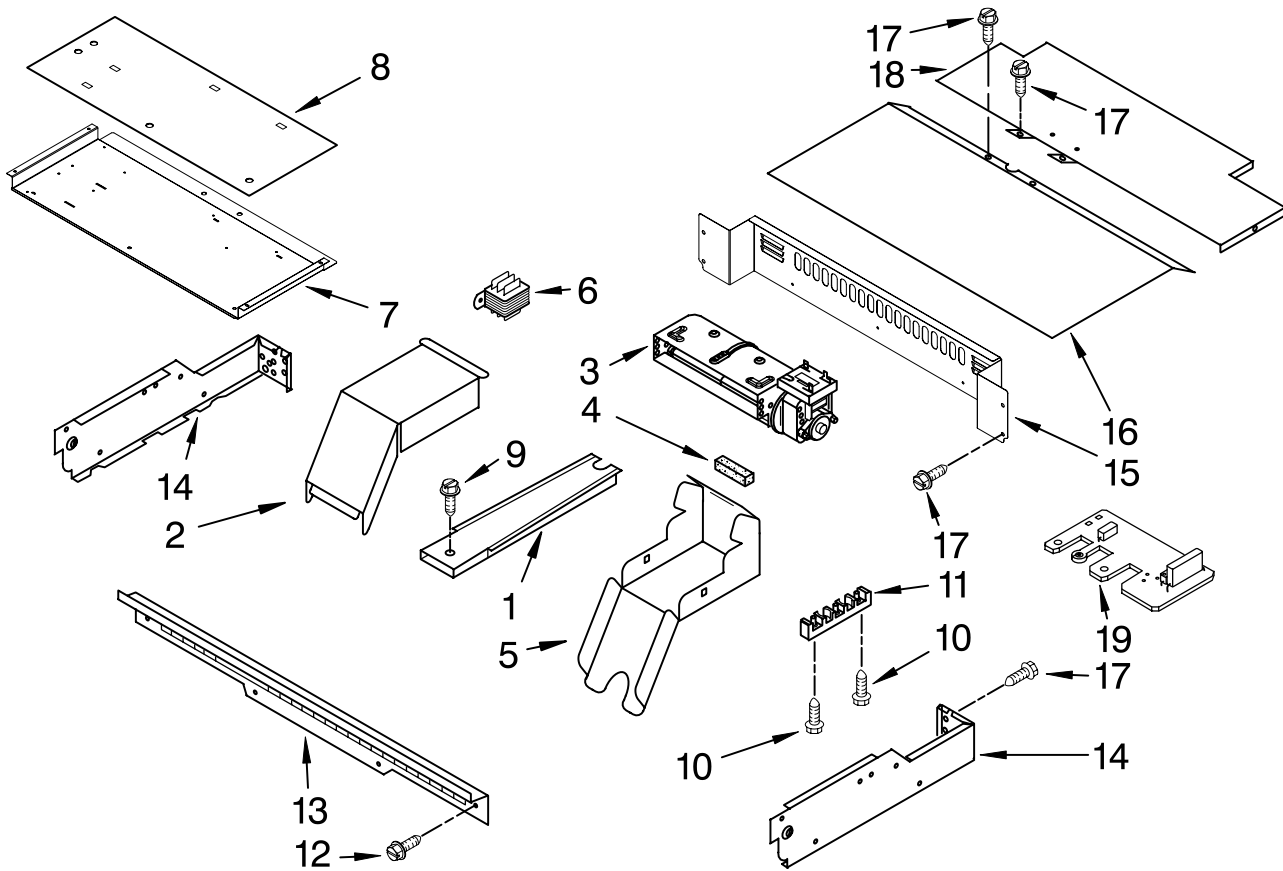

TOP VENTING PARTS

For Models: IBS550PWW00, IBS550PWS00
(White) (Stainless)

Illus. No.	Part No.	DESCRIPTION
1	4451759	Vent, Exhaust
2	4455178	Elbow, Vent-Top
3	8300223	Blower
4	4455352	Bracket
5	4451758	Block, Foam
6	4455177	Elbow, Vent-Bottom
6	9760587	Transformer, Control

Illus. No.	Part No.	DESCRIPTION
7	W10171405	Mounting Plate
8	8303076	Insulation
9	4449040	Screw
10	3400080	Screw
11	7401P038-60	Block, Terminal
12	4450038	Screw
13	8303497	Vent, Control Panel

Illus. No.	Part No.	DESCRIPTION
14		Side, Control Top
	4451597	Right
	4451598	Left
15	8303100	Back, Control
16	4450551	Cover, Top Rear
17	4449809	Screw
18	4452367	Cover, Top Front
19	4451985	Suppressor

FOR ORDERING INFORMATION REFER TO PARTS PRICE LIST