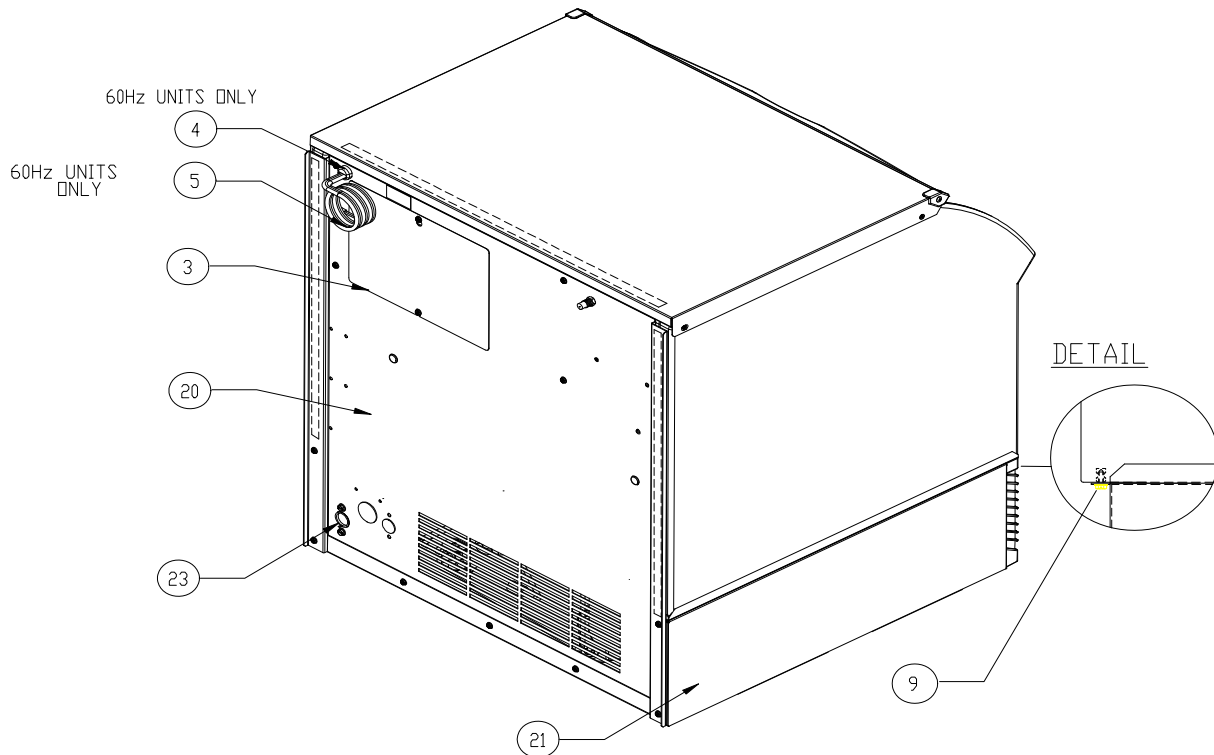

Print Date 1/09

This parts list contains the service parts available for the ICEU300**2 Undercounter icemakers.

Check the model number on the data plate and refer to the correct listing for the specific component.

Check carefully that the correct part is identified and ordered.

Table of Contents	Page 1
Bin and Exterior Components	Page 2 - 3
Refrigeration System	Page 4 - 5
Harvest Assist Assembly	Page 6
Control Box	Page 7
Evaporator	Page 8
Water Pump	Page 9

Note: ** Denotes condenser and cube size

Ice-O-Matic
11100 East 45th Ave.
Denver Co. 80239
800-423-3367

Item	ICEU300	ICEU305	Description
1	3021895-01	3021895-01	Trim Strip RH
2	3051895-02	3051895-02	Trim Strip LH
3	3012149-01	3012149-01	Panel Rear Access
4	9151015-04	N/A	Bushing, Strain Relief
5	9101242-01	N/A	Power Cord 115 Volt Only
6	9051530-01	9051530-01	Front Grill Large
7	9051531-01	9051531-01	Front Grill Small
8	2101400-01S	2101400-01S	Bin Assembly (Includes Item 10)
9	9031112-01	9031112-01	Hex Head Machine Screw
10	9091122-02	9091122-02	Drain Elbow
11	9021010-04	9021010-04	Clamp
12	2101434-01S	2101434-01S	Bin Door Assembly
	9051525-04	9051525-04	Bin Door
	9031122-03	9031122-03	Thumb Screw
	3013235-01	3013235-01	Door Stop
13	2101429-01S	2101429-01S	Bin Top Assembly Stainless Steel
	9051573-02	9051573-02	Plastic Corner Cap Left Side
	9051573-01	9051573-01	Plastic Corner Cap Right Side
	9031098-02	9031098-02	Truss Head Sheet Metal Screw-Plastic Corner
14	9031023-10	9031023-10	Top Panel Screw
15	9031046-03	9031046-03	Screw
16	9031162-01	9031162-01	Bin Fastener Thumb Nut Three Prong
17	3013161-01	3013221-01	Control Box Cover
18	9021001-03	9021001-03	Leg Set (4 each)
19	9051127-02	9051127-02	Ice Scoop
20	2021646-01	2021646-01	Rear Panel
21	3021883-01	3021883-01	Left Side Panel
22	3021883-01	3021883-01	Right Side Panel
23	9091140-01	9091140-01	Plastic Drain Fitting
24	N/A	3013242-01	Water Pump Cover
25	N/A	3013241-01	Cover Base Panel