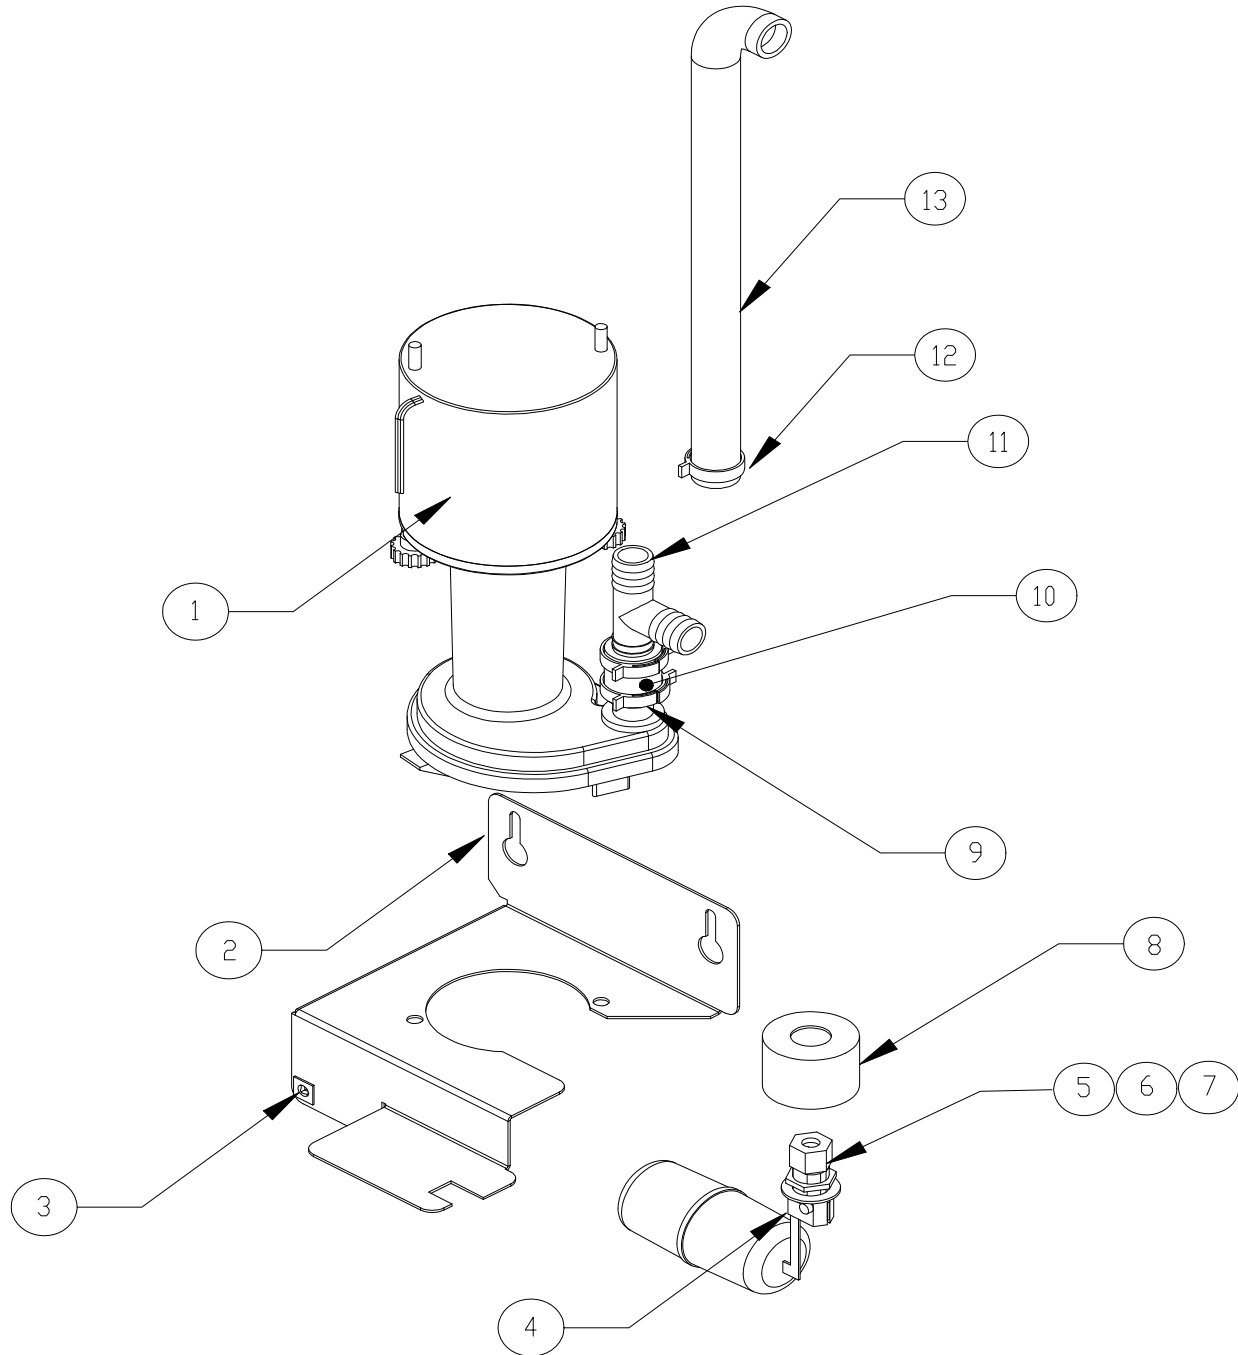

Item	ICEU300	ICEU305	Description
1	9161076-01	9161076-02	Water Pump
2	3013219-01	3013219-01	Pump Bracket
3	9031141-01	9031141-01	Plastic Nut
4	9131111-01	9131111-01	Float
5	6021032-01	6021032-01	Tube-Polyethylene - 11 Inches Required
6	9091080-01	9091080-01	Barrel Fitting
7	9091081-01	9091081-01	Sleeve
8	9131026-02	9131026-02	Cap Plug
9	3051223-02	3051223-02	Hose PVC 5/8 - 2.00 Inch Required
10	9021010-04	9021010-04	Plastic Clamp
11	9091024-01	9091024-01	Barbed Tee
12	9021010-03	9021010-03	Plastic Clamp
13	9051280-05	9051280-05	Drain Tube