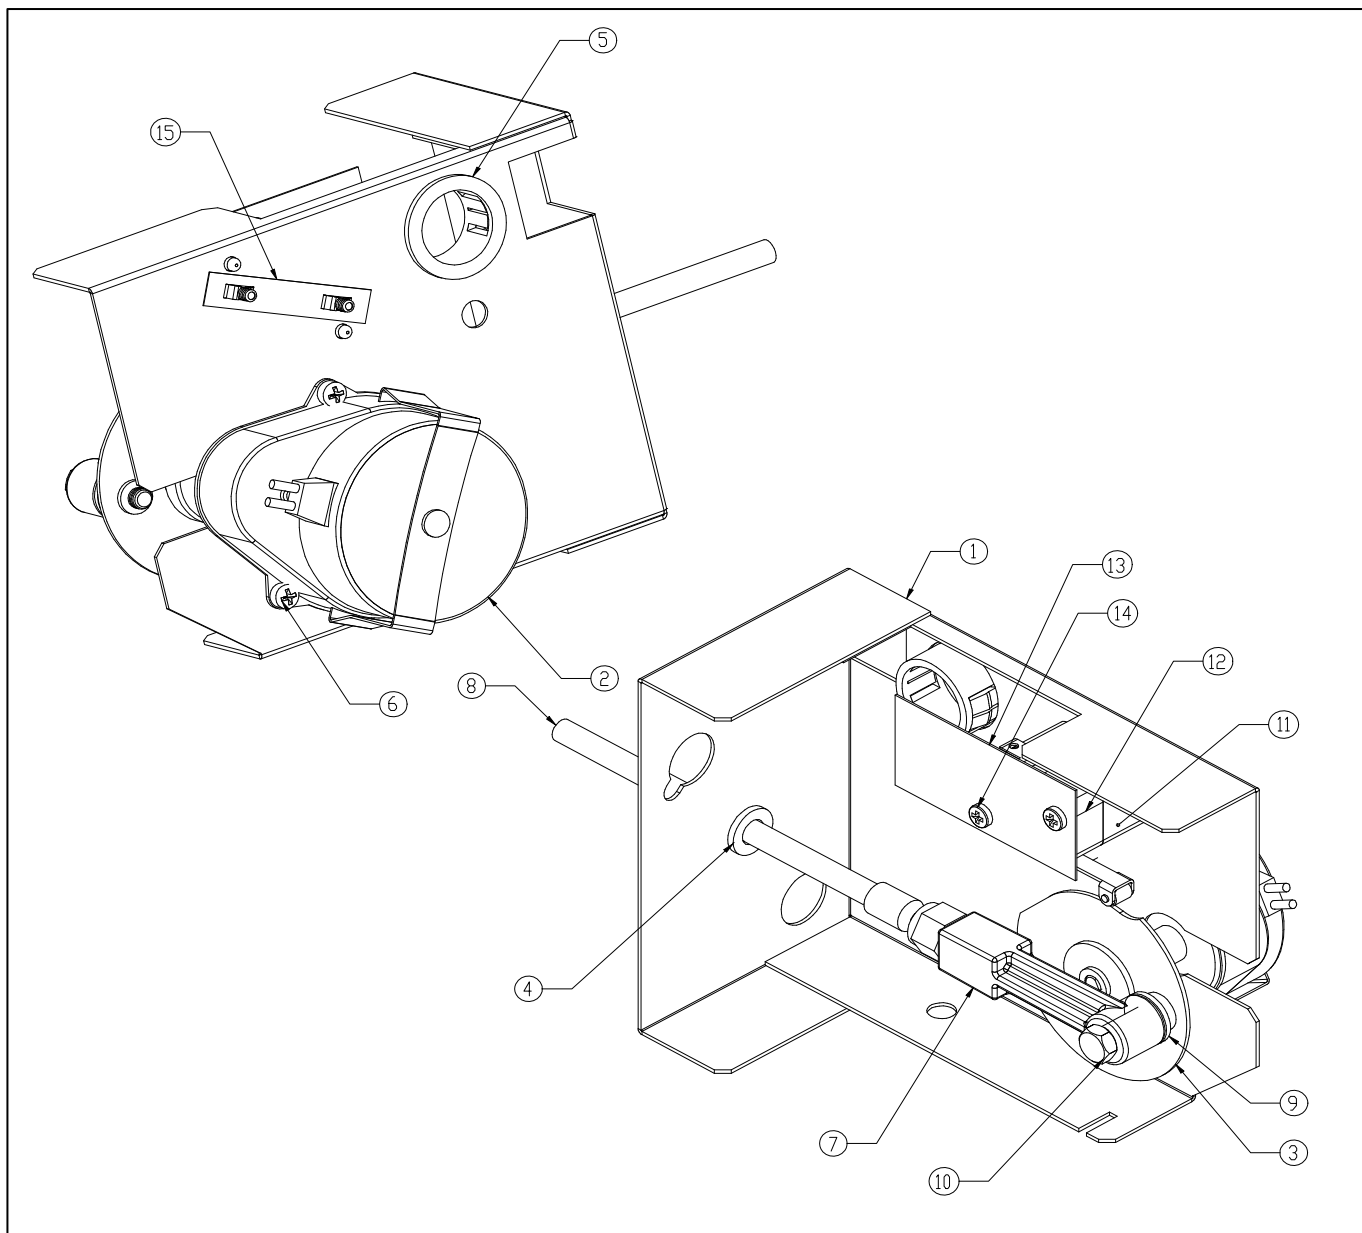

Item	ICEU300	ICEU305	Description
	2061962-05	2061962-07	Harvest Assist Assembly
1	3013170-01	3013170-01	Bracket, Probe Motor
2	9161030-01	9161031-01	Gear Motor
3	9131190-03	9131190-03	Clutch Assembly, 60 Degree
4	9051001-13	9051001-13	Snap Bushing
5	9051001-03	9051001-03	Snap Bushing
6	9031019-08	9031019-08	#6-32 x 1/2 Screw
7	9051057-01	9051057-01	Connecting Rod
8	9021102-01	9021102-01	Probe, Single Length
9	9031003-03	9031003-03	Flat Washer
10	9031119-01	9031119-01	Shoulder Screw
11	9051519-01	9051519-01	Spacer, Cam Switch
12	9101160-01	9101160-01	Cam Switch
13	3051145-02	3051145-02	Insulator
14	9031008-44	9031008-44	Pan Head Screw
15	9031120-01	9031120-01	Speed Nut Plate