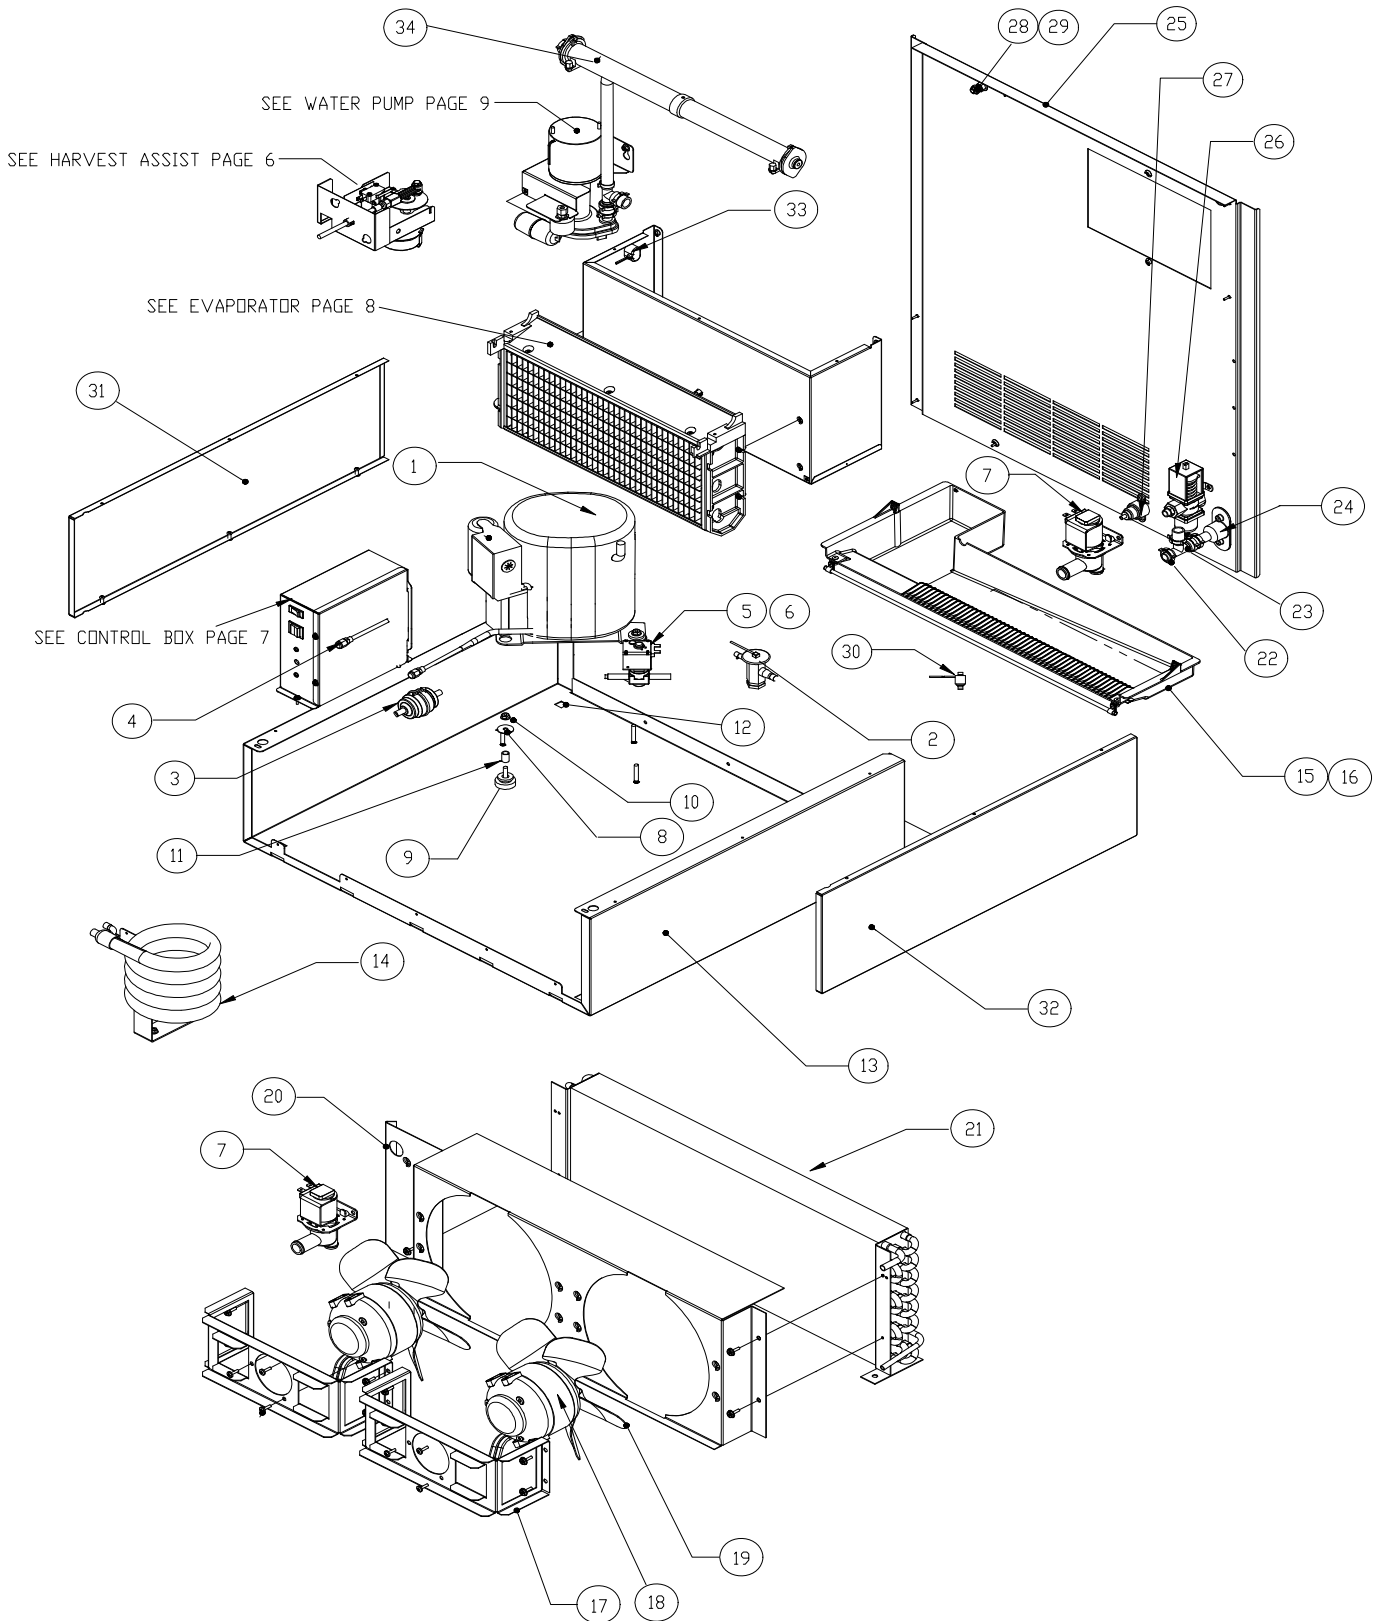

Check carefully that the correct part is identified and ordered.

Table of Contents	Page 1
Bin and Exterior Components	Page 2 - 3
Refrigeration System	Page 4 - 5
Harvest Assist Assembly	Page 6
Control Box	Page 7
Evaporator	Page 8
Water Pump	Page 9

Note: ** Denotes condenser and cube size

Ice-O-Matic
11100 East 45th Ave.
Denver Co. 80239
800-423-3367

Item	ICEU300	ICEU305	Description
1	3021895-01	3021895-01	Trim Strip RH
2	3051895-02	3051895-02	Trim Strip LH
3	3012149-01	3012149-01	Panel Rear Access
4	9151015-04	N/A	Bushing, Strain Relief
5	9101242-01	N/A	Power Cord 115 Volt Only
6	9051530-01	9051530-01	Front Grill Large
7	9051531-01	9051531-01	Front Grill Small
8	2101400-01S	2101400-01S	Bin Assembly (Includes Item 10)
9	9031112-01	9031112-01	Hex Head Machine Screw
10	9091122-02	9091122-02	Drain Elbow
11	9021010-04	9021010-04	Clamp
12	2101434-01S	2101434-01S	Bin Door Assembly
	9051525-04	9051525-04	Bin Door
	9031122-03	9031122-03	Thumb Screw
	3013235-01	3013235-01	Door Stop
13	2101429-01S	2101429-01S	Bin Top Assembly Stainless Steel
	9051573-02	9051573-02	Plastic Corner Cap Left Side
	9051573-01	9051573-01	Plastic Corner Cap Right Side
	9031098-02	9031098-02	Truss Head Sheet Metal Screw-Plastic Corner
14	9031023-10	9031023-10	Top Panel Screw
15	9031046-03	9031046-03	Screw
16	9031162-01	9031162-01	Bin Fastener Thumb Nut Three Prong
17	3013161-01	3013221-01	Control Box Cover
18	9021001-03	9021001-03	Leg Set (4 each)
19	9051127-02	9051127-02	Ice Scoop
20	2021646-01	2021646-01	Rear Panel
21	3021883-01	3021883-01	Left Side Panel
22	3021883-01	3021883-01	Right Side Panel
23	9091140-01	9091140-01	Plastic Drain Fitting
24	N/A	3013242-01	Water Pump Cover
25	N/A	3013241-01	Cover Base Panel