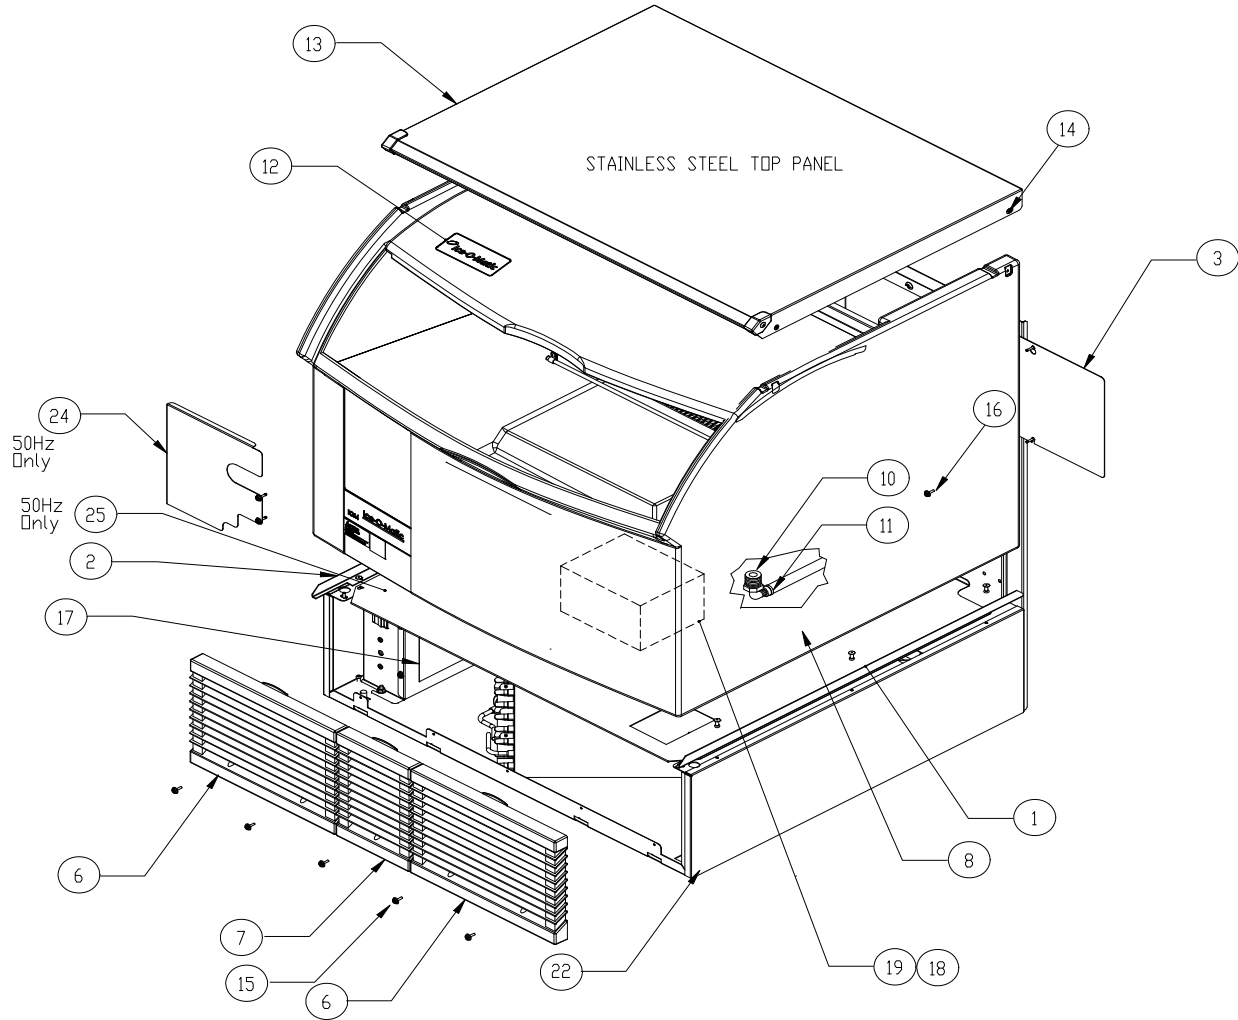

Print Date 1/09

This parts list contains the service parts available for the ICEU300**2 Undercounter icemakers.

Check the model number on the data plate and refer to the correct listing for the specific component.

Check carefully that the correct part is identified and ordered.

Table of Contents	Page 1
Bin and Exterior Components	Page 2 - 3
Refrigeration System	Page 4 - 5
Harvest Assist Assembly	Page 6
Control Box	Page 7
Evaporator	Page 8
Water Pump	Page 9

Note: ** Denotes condenser and cube size

Ice-O-Matic
11100 East 45th Ave.
Denver Co. 80239
800-423-3367

Item	ICEU300	ICEU305	Description
1	3021895-01	3021895-01	Trim Strip RH
2	3051895-02	3051895-02	Trim Strip LH
3	3012149-01	3012149-01	Panel Rear Access
4	9151015-04	N/A	Bushing, Strain Relief
5	9101242-01	N/A	Power Cord 115 Volt Only
6	9051530-01	9051530-01	Front Grill Large
7	9051531-01	9051531-01	Front Grill Small
8	2101400-01S	2101400-01S	Bin Assembly (Includes Item 10)
9	9031112-01	9031112-01	Hex Head Machine Screw
10	9091122-02	9091122-02	Drain Elbow
11	9021010-04	9021010-04	Clamp
12	2101434-01S	2101434-01S	Bin Door Assembly
	9051525-04	9051525-04	Bin Door
	9031122-03	9031122-03	Thumb Screw
	3013235-01	3013235-01	Door Stop
13	2101429-01S	2101429-01S	Bin Top Assembly Stainless Steel
	9051573-02	9051573-02	Plastic Corner Cap Left Side
	9051573-01	9051573-01	Plastic Corner Cap Right Side
	9031098-02	9031098-02	Truss Head Sheet Metal Screw-Plastic Corner
14	9031023-10	9031023-10	Top Panel Screw
15	9031046-03	9031046-03	Screw
16	9031162-01	9031162-01	Bin Fastener Thumb Nut Three Prong
17	3013161-01	3013221-01	Control Box Cover
18	9021001-03	9021001-03	Leg Set (4 each)
19	9051127-02	9051127-02	Ice Scoop
20	2021646-01	2021646-01	Rear Panel
21	3021883-01	3021883-01	Left Side Panel
22	3021883-01	3021883-01	Right Side Panel
23	9091140-01	9091140-01	Plastic Drain Fitting
24	N/A	3013242-01	Water Pump Cover
25	N/A	3013241-01	Cover Base Panel