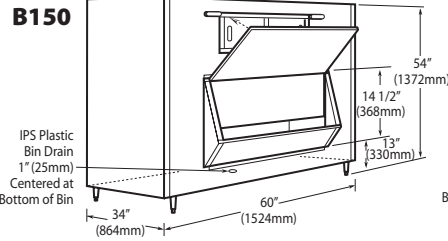

Ice-O-Matic

Storage Bins

Dimensions

NOTES:

Approx. Shipping Weight lbs (kg): B100 191 (86.64 kg) • B120 304 (137.89 kg) • B130 334 (151.5 kg) • B150 338 (153.31 kg) • B170 390 (176.9kg) • B25 95 (43.09 kg) • B40 135 (61.24 kg) • B42 135 (61.24kg) • B55 170 (77.11kg)

11100 E. 45th Avenue
Denver, CO 80239

Phone: 1. 866. PURE. ICE
Fax: 303. 371.6296
www.iceomatic.com

Rev: A-01/09
Part: 3000C