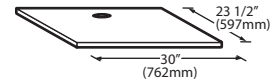

Ice-O-Matic

Storage Bins

Dimensions

NOTES:

Approx. Shipping Weight lbs (kg): B100 191 (86.64 kg) • B120 304 (137.89 kg) • B130 334 (151.5 kg) • B150 338 (153.31 kg) • B170 390 (176.9kg) • B25 95 (43.09 kg) • B40 135 (61.24 kg) • B42 135 (61.24kg) • B55 170 (77.11kg)

11100 E. 45th Avenue
Denver, CO 80239

Phone: 1. 866. PURE. ICE
Fax: 303. 371.6296
www.iceomatic.com

Rev: A-01/09
Part: 3000C