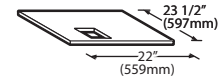

Ice-O-Matic

Storage Bins

Dimensions

NOTES:

Approx. Shipping Weight lbs (kg): B100 191 (86.64 kg) • B120 304 (137.89 kg) • B130 334 (151.5 kg) • B150 338 (153.31 kg) • B170 390 (176.9kg) • B25 95 (43.09 kg) • B40 135 (61.24 kg) • B42 135 (61.24kg) • B55 170 (77.11kg)

11100 E. 45th Avenue
Denver, CO 80239

Phone: 1. 866. PURE. ICE
Fax: 303. 371.6296
www.iceomatic.com

Rev: A-01/09
Part: 3000C