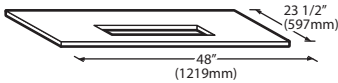

Ice-O-Matic

Storage Bins

Dimensions

NOTES:

Approx. Shipping Weight lbs (kg): B100 191 (86.64 kg) • B120 304 (137.89 kg) • B130 334 (151.5 kg) • B150 338 (153.31 kg) • B170 390 (176.9kg) • B25 95 (43.09 kg) • B40 135 (61.24 kg) • B42 135 (61.24kg) • B55 170 (77.11kg)

11100 E. 45th Avenue
Denver, CO 80239

Phone: 1. 866. PURE. ICE
Fax: 303. 371.6296
www.iceomatic.com

Rev: A-01/09
Part: 3000C