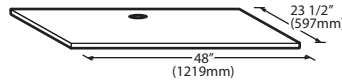

Ice-O-Matic

Storage Bins

Dimensions

NOTES:

Approx. Shipping Weight lbs (kg): B100 191 (86.64 kg) • B120 304 (137.89 kg) • B130 334 (151.5 kg) • B150 338 (153.31 kg) • B170 390 (176.9kg) • B25 95 (43.09 kg) • B40 135 (61.24 kg) • B42 135 (61.24kg) • B55 170 (77.11kg)

11100 E. 45th Avenue
Denver, CO 80239

Phone: 1. 866. PURE. ICE
Fax: 303. 371.6296
www.iceomatic.com

Rev: A-01/09
Part: 3000C