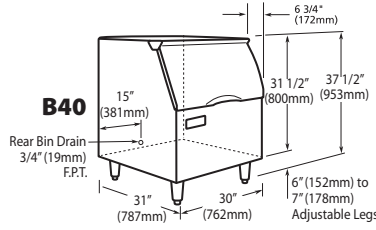

Ice-O-Matic

Storage Bins

Dimensions

NOTES:

Approx. Shipping Weight lbs (kg): B100 191 (86.64 kg) • B120 304 (137.89 kg) • B130 334 (151.5 kg) • B150 338 (153.31 kg) • B170 390 (176.9kg) • B25 95 (43.09 kg) • B40 135 (61.24 kg) • B42 135 (61.24kg) • B55 170 (77.11kg)

11100 E. 45th Avenue
Denver, CO 80239

Phone: 1. 866. PURE. ICE
Fax: 303. 371.6296
www.iceomatic.com

Rev: A-01/09
Part: 3000C