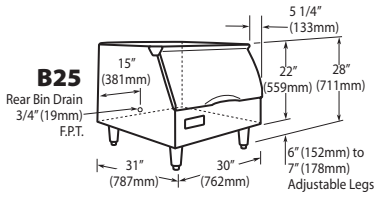

Ice-O-Matic

Storage Bins

Dimensions

NOTES:

Approx. Shipping Weight lbs (kg): B100 191 (86.64 kg) • B120 304 (137.89 kg) • B130 334 (151.5 kg) • B150 338 (153.31 kg) • B170 390 (176.9kg) • B25 95 (43.09 kg) • B40 135 (61.24 kg) • B42 135 (61.24kg) • B55 170 (77.11kg)

11100 E. 45th Avenue
Denver, CO 80239

Phone: 1. 866. PURE. ICE
Fax: 303. 371.6296
www.iceomatic.com

Rev: A-01/09
Part: 3000C