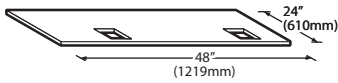

Ice-O-Matic

Storage Bins

Dimensions

NOTES:

Approx. Shipping Weight lbs (kg): B100 191 (86.64 kg) • B120 304 (137.89 kg) • B130 334 (151.5 kg) • B150 338 (153.31 kg) • B170 390 (176.9kg) • B25 95 (43.09 kg) • B40 135 (61.24 kg) • B42 135 (61.24kg) • B55 170 (77.11kg)

11100 E. 45th Avenue
Denver, CO 80239

Phone: 1. 866. PURE. ICE
Fax: 303. 371.6296
www.iceomatic.com

Rev: A-01/09
Part: 3000C