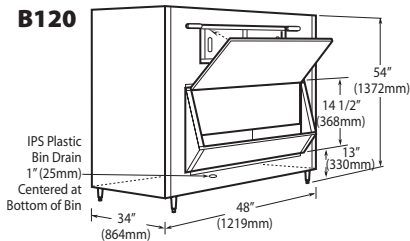

Ice-O-Matic

Storage Bins

Dimensions

NOTES:

Approx. Shipping Weight lbs (kg): B100 191 (86.64 kg) • B120 304 (137.89 kg) • B130 334 (151.5 kg) • B150 338 (153.31 kg) • B170 390 (176.9kg) • B25 95 (43.09 kg) • B40 135 (61.24 kg) • B42 135 (61.24kg) • B55 170 (77.11kg)

11100 E. 45th Avenue
Denver, CO 80239

Phone: 1. 866. PURE. ICE
Fax: 303. 371.6296
www.iceomatic.com

Rev: A-01/09
Part: 3000C