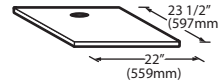

Ice-O-Matic

Storage Bins

Dimensions

NOTES:

Approx. Shipping Weight lbs (kg): B100 191 (86.64 kg) • B120 304 (137.89 kg) • B130 334 (151.5 kg) • B150 338 (153.31 kg) • B170 390 (176.9kg) • B25 95 (43.09 kg) • B40 135 (61.24 kg) • B42 135 (61.24kg) • B55 170 (77.11kg)

11100 E. 45th Avenue
Denver, CO 80239

Phone: 1. 866. PURE. ICE
Fax: 303. 371.6296
www.iceomatic.com

Rev: A-01/09
Part: 3000C