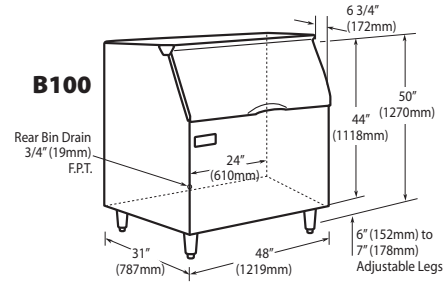

Ice-O-Matic

Storage Bins

Dimensions

NOTES:

Approx. Shipping Weight lbs (kg): B100 191 (86.64 kg) • B120 304 (137.89 kg) • B130 334 (151.5 kg) • B150 338 (153.31 kg) • B170 390 (176.9kg) • B25 95 (43.09 kg) • B40 135 (61.24 kg) • B42 135 (61.24kg) • B55 170 (77.11kg)

11100 E. 45th Avenue
Denver, CO 80239

Phone: 1. 866. PURE. ICE
Fax: 303. 371.6296
www.iceomatic.com

Rev: A-01/09
Part: 3000C