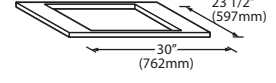

Ice-O-Matic

Storage Bins

Dimensions

NOTES:

Approx. Shipping Weight lbs (kg): B100 191 (86.64 kg) • B120 304 (137.89 kg) • B130 334 (151.5 kg) • B150 338 (153.31 kg) • B170 390 (176.9kg) • B25 95 (43.09 kg) • B40 135 (61.24 kg) • B42 135 (61.24kg) • B55 170 (77.11kg)

11100 E. 45th Avenue
Denver, CO 80239

Phone: 1. 866. PURE. ICE
Fax: 303. 371.6296
www.iceomatic.com

Rev: A-01/09
Part: 3000C