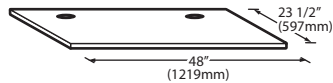

Ice-O-Matic

Storage Bins

Dimensions

NOTES:

Approx. Shipping Weight lbs (kg): B100 191 (86.64 kg) • B120 304 (137.89 kg) • B130 334 (151.5 kg) • B150 338 (153.31 kg) • B170 390 (176.9kg) • B25 95 (43.09 kg) • B40 135 (61.24 kg) • B42 135 (61.24kg) • B55 170 (77.11kg)

11100 E. 45th Avenue
Denver, CO 80239

Phone: 1. 866. PURE. ICE
Fax: 303. 371.6296
www.iceomatic.com

Rev: A-01/09
Part: 3000C