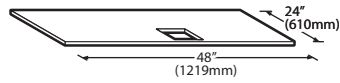

Ice-O-Matic

Storage Bins

Dimensions

NOTES:

Approx. Shipping Weight lbs (kg): B100 191 (86.64 kg) • B120 304 (137.89 kg) • B130 334 (151.5 kg) • B150 338 (153.31 kg) • B170 390 (176.9kg) • B25 95 (43.09 kg) • B40 135 (61.24 kg) • B42 135 (61.24kg) • B55 170 (77.11kg)

11100 E. 45th Avenue
Denver, CO 80239

Phone: 1. 866. PURE. ICE
Fax: 303. 371.6296
www.iceomatic.com

Rev: A-01/09
Part: 3000C