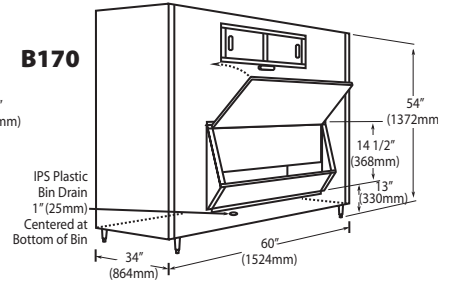

Ice-O-Matic

Storage Bins

Dimensions

NOTES:

Approx. Shipping Weight lbs (kg): B100 191 (86.64 kg) • B120 304 (137.89 kg) • B130 334 (151.5 kg) • B150 338 (153.31 kg) • B170 390 (176.9kg) • B25 95 (43.09 kg) • B40 135 (61.24 kg) • B42 135 (61.24kg) • B55 170 (77.11kg)

11100 E. 45th Avenue
Denver, CO 80239

Phone: 1. 866. PURE. ICE
Fax: 303. 371.6296
www.iceomatic.com

Rev: A-01/09
Part: 3000C