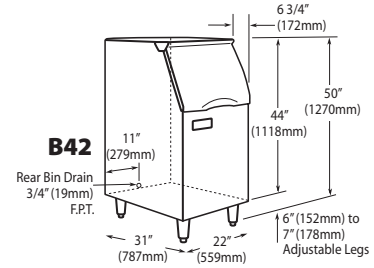

Ice-O-Matic

Storage Bins

Dimensions

NOTES:

Approx. Shipping Weight lbs (kg): B100 191 (86.64 kg) • B120 304 (137.89 kg) • B130 334 (151.5 kg) • B150 338 (153.31 kg) • B170 390 (176.9kg) • B25 95 (43.09 kg) • B40 135 (61.24 kg) • B42 135 (61.24kg) • B55 170 (77.11kg)

11100 E. 45th Avenue
Denver, CO 80239

Phone: 1. 866. PURE. ICE
Fax: 303. 371.6296
www.iceomatic.com

Rev: A-01/09
Part: 3000C