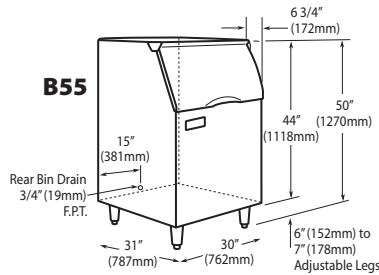

Ice-O-Matic

Storage Bins

Dimensions

NOTES:

Approx. Shipping Weight lbs (kg): B100 191 (86.64 kg) • B120 304 (137.89 kg) • B130 334 (151.5 kg) • B150 338 (153.31 kg) • B170 390 (176.9kg) • B25 95 (43.09 kg) • B40 135 (61.24 kg) • B42 135 (61.24kg) • B55 170 (77.11kg)

11100 E. 45th Avenue
Denver, CO 80239

Phone: 1. 866. PURE. ICE
Fax: 303. 371.6296
www.iceomatic.com

Rev: A-01/09
Part: 3000C