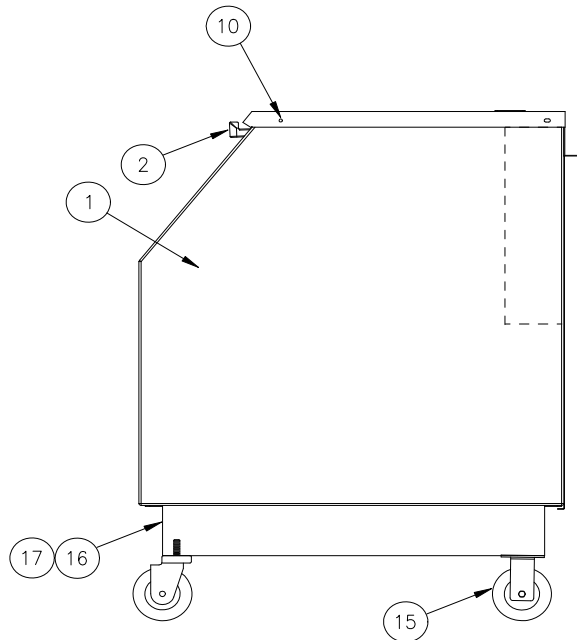

Item	CRT125	Description
1	9051214-01	Bin
2	9051310-01	Bin Door
3	2101414-01	Top Panel Assembly (Includes Items 4-8)
4	3021924-01	Top Panel Only
5	9021089-01	Recessed Handle
6	9051542-01	Corner Cap Right Hand
7	9051542-02	Corner Cap Left Hand
8	9031141-01	Plastic Nut
9	9031098-02	Plastic Corner Screw
10	9031023-10	Top Panel Screw
11	3012780-01	Hose Clip
12	9091117-01	Drain Valve
13	9091097-01	Drain Elbow
14	9021088-01	Caster-Pivot (Front)
15	9021094-01	Caster-Fixed (Rear)
16	2021511-01	Leg Channel (Left and Right)
17	9031113-02	Leg Channel Screw

Not Shown-Ice Scoop-9051127-02