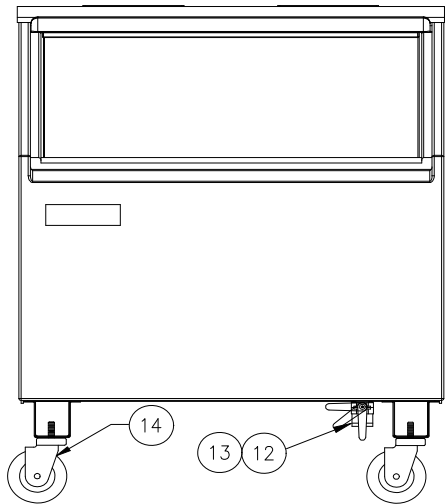

Item	CRT125	Description
1	9051214-01	Bin
2	9051310-01	Bin Door
3	2101414-01	Top Panel Assembly (Includes Items 4-8)
4	3021924-01	Top Panel Only
5	9021089-01	Recessed Handle
6	9051542-01	Corner Cap Right Hand
7	9051542-02	Corner Cap Left Hand
8	9031141-01	Plastic Nut
9	9031098-02	Plastic Corner Screw
10	9031023-10	Top Panel Screw
11	3012780-01	Hose Clip
12	9091117-01	Drain Valve
13	9091097-01	Drain Elbow
14	9021088-01	Caster-Pivot (Front)
15	9021094-01	Caster-Fixed (Rear)
16	2021511-01	Leg Channel (Left and Right)
17	9031113-02	Leg Channel Screw

Not Shown-Ice Scoop-9051127-02