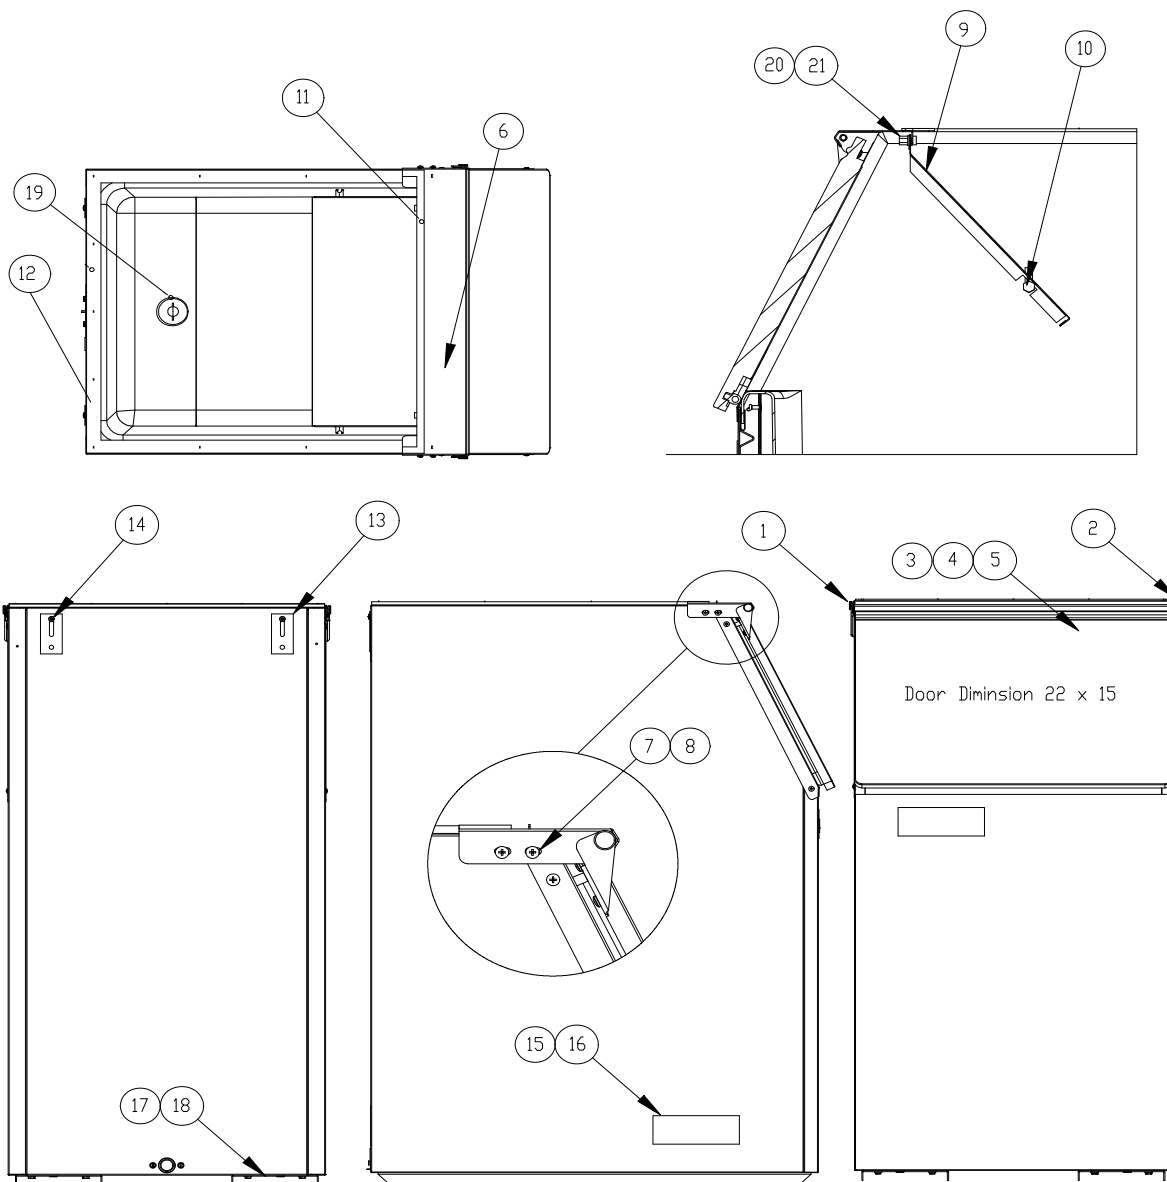

Ice-O-Matic  
11100 East 45th Ave.  
Denver Co. 80239  
800-423-3367

Item	B25 Bin	Description
1	2031302-01	Hinge-Left Hand
2	2031302-02	Hinge-Right Hand
3	2031303-97	Door, 30 x 11.375 Black Only (Includes Gasket)
4	6081036-01	Door Gasket 3.00 Ft. Required
5	9031008-15	Screw-Hinge to Door
6	2101252-01	Drip Shield/Ice Deflector
7	9031098-03	Drip Shield Screw
8	9031141-01	Plastic Nut
9	3012646-03	Drip Shield Stainless Steel Stiffner
10	9031113-04	Drip Shield Stainless Steel Stiffner Screws
11	6081004-07	Drip Shield Gasket 2.50 Ft Required
12	6081033-01	Bin Perimeter Gasket 6.33 Ft. Required
13	3012608-01	Connecting Strap
14	9031113-03	Connecting Strap Screw
16	9051127-01	Ice Scoop
17	2031453-01	Leg Support (Includes Nut Retainers)
18	9031012-02	Leg Nut Retainer

Item	B42 Bin	Description
1	2031302-01	Hinge-Left Hand
2	2031302-02	Hinge-Right Hand
	9121032-01	Nylon Bearing (Hinge)
3	2031303-98	Door, 22 x 15 Black (Includes Gasket)
4	6081036-01	Door Gasket 4.00 Ft. Required
5	9031008-15	Screw-Hinge to Door
6	2031496-01	Drip Shield
7	9031098-03	Drip Shield Screw
9	3011984-03	Ice Deflector
10	9031116-01	Hex Standoff
11	6041004-07	Drip Shield Gasket 2.3 Ft Required
12	6081033-01	Bin Perimeter Gasket 5.70 Ft. Required
13	3012608-01	Connecting Strap
14	9031113-03	Connecting Strap Screw
15	9021001-03	Leg Set (4)
16	9051127-01	Ice Scoop
17	2031310-03	Leg Support (Includes Nut Retainers)
19	9051126-02	Drain Plug
20	9031122-03	Thumbscrew