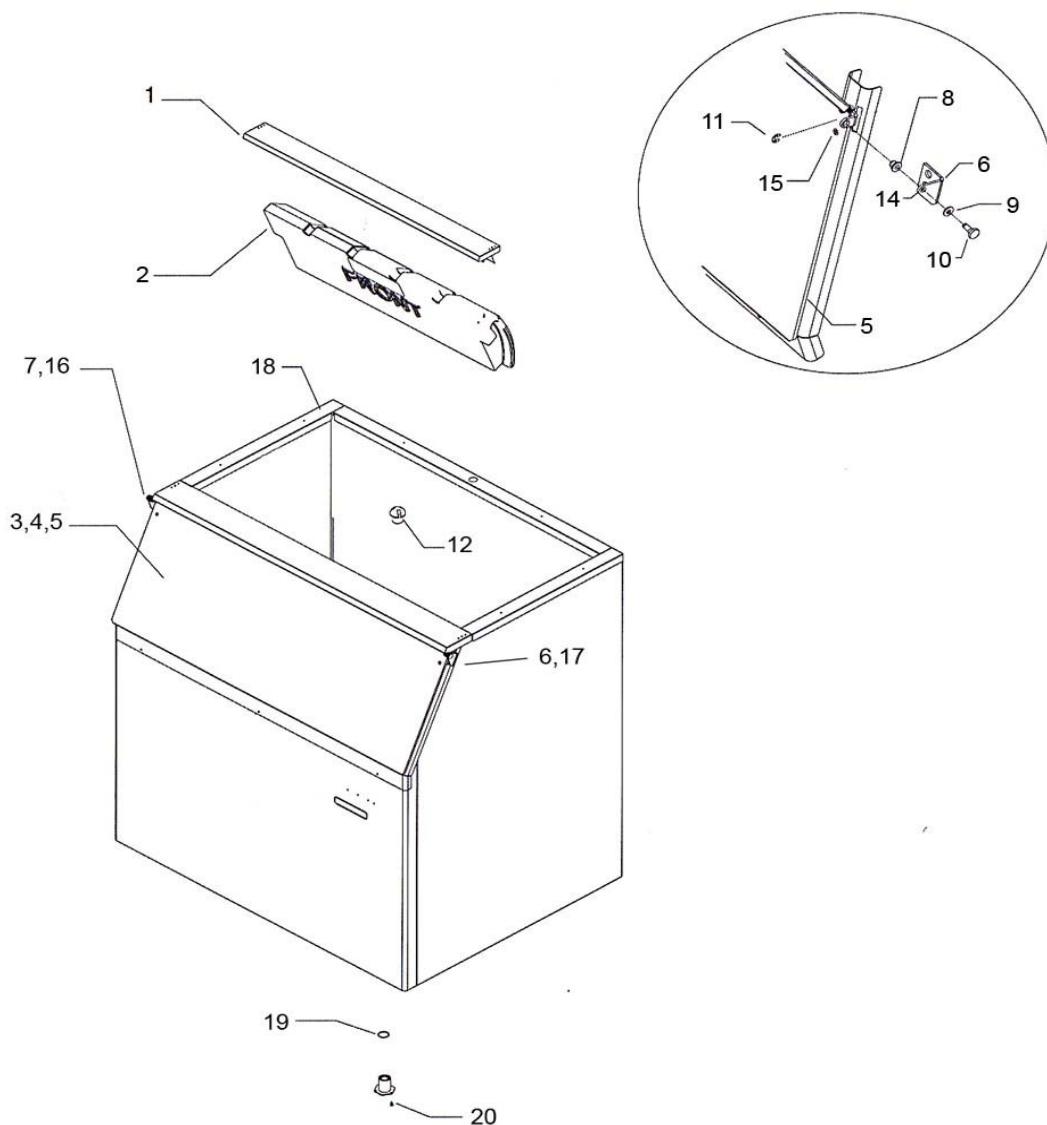

Item	B75	Description
1	1011369-01	Canopy
2	1011369-02	Baffle
3	1011369-03	Door Assembly
4	1011369-04	Drip Molding
5	1011369-05	Door Gasket (10 Feet Required)
6	1011369-06	Hinge R/H
7	1011369-07	Hinge L/H
8	1011369-08	Hinge Bushing
9	1011369-09	Hinge Spacer
10	1011369-10	Shoulder Screw
11	1011369-11	E-Clip
12	1011369-12	Drain Top
13	1011369-13	Legs, Painted (Set of 4)
14	1011369-14	Screw - Hinge to Frame
15	1011369-15	Screw - Hinge to Door
16	1011369-16	Door Hinge L/H
17	1011369-17	Door Hinge R/H
18	1011339-104	Gasket
19	1011351-69	O-Ring
20	1011351-05	Drain Bottom