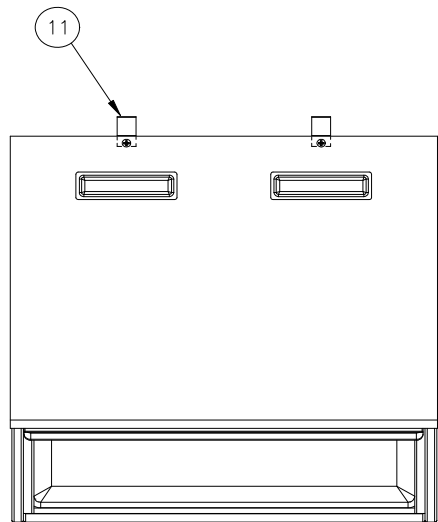

Item	CRT125	Description
1	9051214-01	Bin
2	9051310-01	Bin Door
3	2101414-01	Top Panel Assembly (Includes Items 4-8)
4	3021924-01	Top Panel Only
5	9021089-01	Recessed Handle
6	9051542-01	Corner Cap Right Hand
7	9051542-02	Corner Cap Left Hand
8	9031141-01	Plastic Nut
9	9031098-02	Plastic Corner Screw
10	9031023-10	Top Panel Screw
11	3012780-01	Hose Clip
12	9091117-01	Drain Valve
13	9091097-01	Drain Elbow
14	9021088-01	Caster-Pivot (Front)
15	9021094-01	Caster-Fixed (Rear)
16	2021511-01	Leg Channel (Left and Right)
17	9031113-02	Leg Channel Screw

Not Shown-Ice Scoop-9051127-02