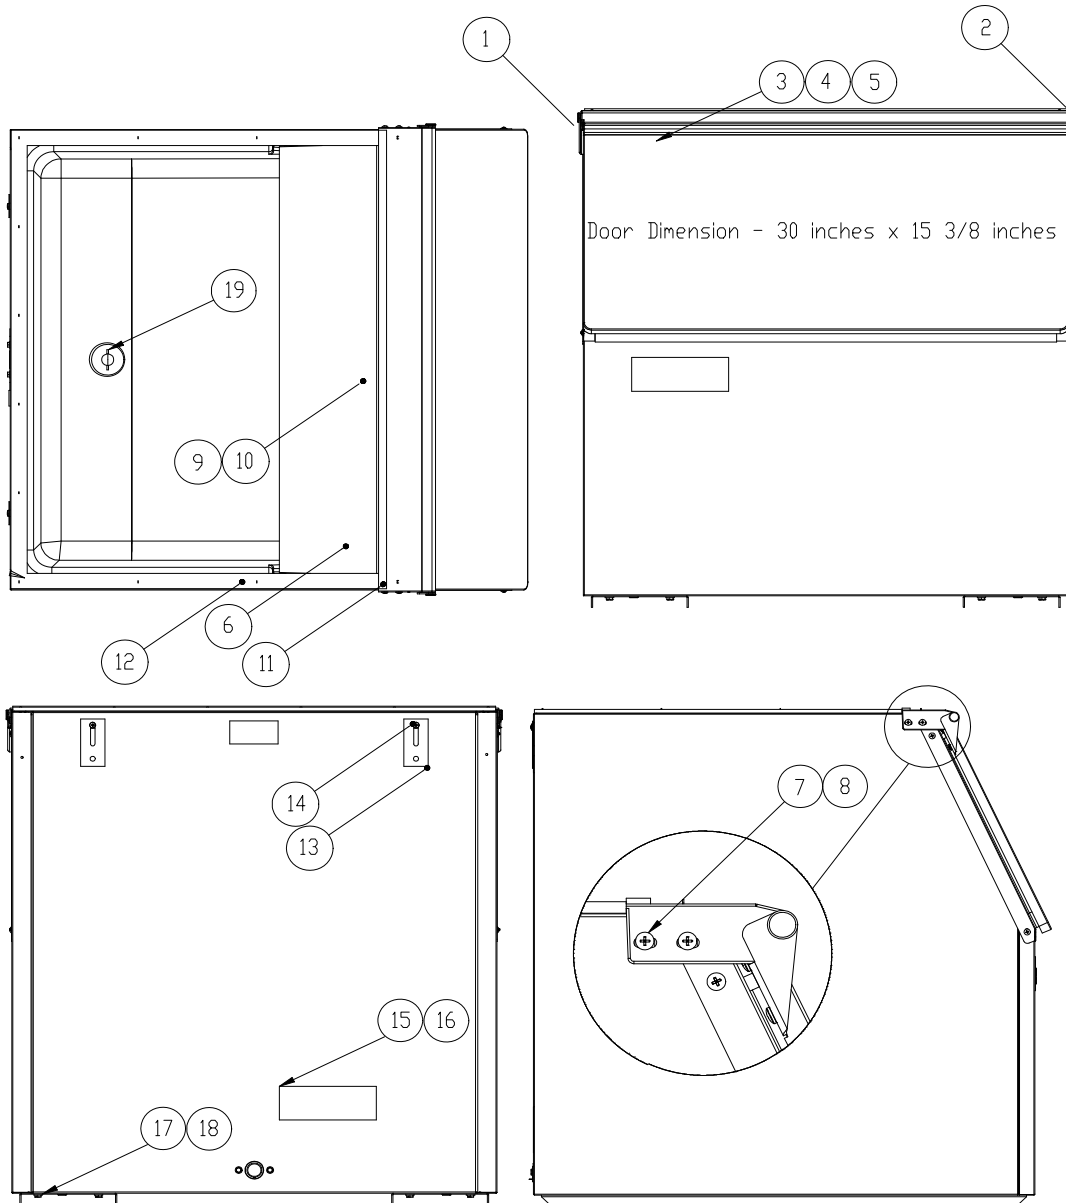

Check the model number on the data plate and refer to the correct listing for the specific component.

Check carefully that the correct part is identified and ordered.

Table of Contents	Page 1
B25	Page 2
B42	Page 3
B40 and B55	Page 4
B75	Page 5
B100	Page 6
CRT125	Page 7

Ice-O-Matic  
11100 East 45th Ave.  
Denver Co. 80239  
800-423-3367

Item	B25 Bin	Description
1	2031302-01	Hinge-Left Hand
2	2031302-02	Hinge-Right Hand
3	2031303-97	Door, 30 x 11.375 Black Only (Includes Gasket)
4	6081036-01	Door Gasket 3.00 Ft. Required
5	9031008-15	Screw-Hinge to Door
6	2101252-01	Drip Shield/Ice Deflector
7	9031098-03	Drip Shield Screw
8	9031141-01	Plastic Nut
9	3012646-03	Drip Shield Stainless Steel Stiffner
10	9031113-04	Drip Shield Stainless Steel Stiffner Screws
11	6081004-07	Drip Shield Gasket 2.50 Ft Required
12	6081033-01	Bin Perimeter Gasket 6.33 Ft. Required
13	3012608-01	Connecting Strap
14	9031113-03	Connecting Strap Screw
16	9051127-01	Ice Scoop
17	2031453-01	Leg Support (Includes Nut Retainers)
18	9031012-02	Leg Nut Retainer

Item	B42 Bin	Description
1	2031302-01	Hinge-Left Hand
2	2031302-02	Hinge-Right Hand
	9121032-01	Nylon Bearing (Hinge)
3	2031303-98	Door, 22 x 15 Black (Includes Gasket)
4	6081036-01	Door Gasket 4.00 Ft. Required
5	9031008-15	Screw-Hinge to Door
6	2031496-01	Drip Shield
7	9031098-03	Drip Shield Screw
9	3011984-03	Ice Deflector
10	9031116-01	Hex Standoff
11	6041004-07	Drip Shield Gasket 2.3 Ft Required
12	6081033-01	Bin Perimeter Gasket 5.70 Ft. Required
13	3012608-01	Connecting Strap
14	9031113-03	Connecting Strap Screw
15	9021001-03	Leg Set (4)
16	9051127-01	Ice Scoop
17	2031310-03	Leg Support (Includes Nut Retainers)
19	9051126-02	Drain Plug
20	9031122-03	Thumbscrew