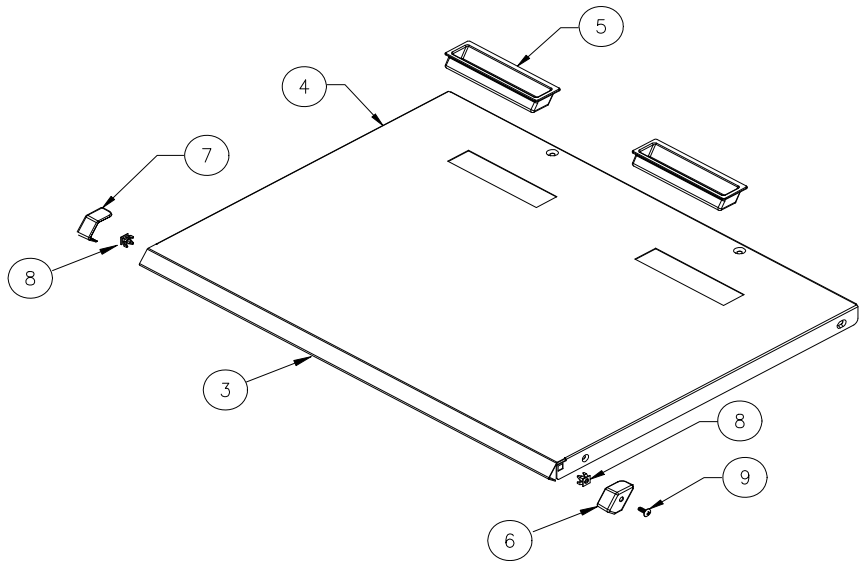

Item	CRT125	Description
1	9051214-01	Bin
2	9051310-01	Bin Door
3	2101414-01	Top Panel Assembly (Includes Items 4-8)
4	3021924-01	Top Panel Only
5	9021089-01	Recessed Handle
6	9051542-01	Corner Cap Right Hand
7	9051542-02	Corner Cap Left Hand
8	9031141-01	Plastic Nut
9	9031098-02	Plastic Corner Screw
10	9031023-10	Top Panel Screw
11	3012780-01	Hose Clip
12	9091117-01	Drain Valve
13	9091097-01	Drain Elbow
14	9021088-01	Caster-Pivot (Front)
15	9021094-01	Caster-Fixed (Rear)
16	2021511-01	Leg Channel (Left and Right)
17	9031113-02	Leg Channel Screw

Not Shown-Ice Scoop-9051127-02