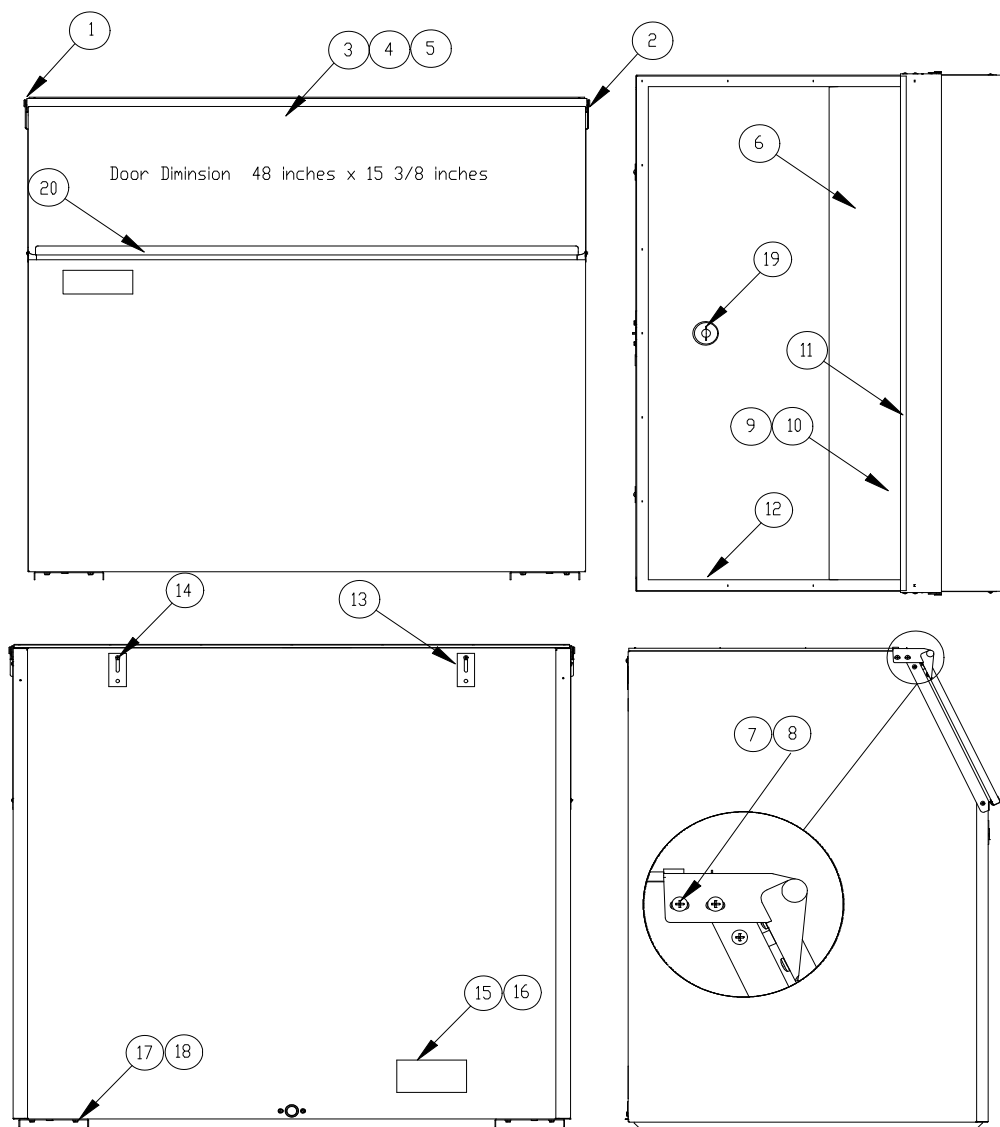

Item	B100 Bin	Description
1	2031302-01	Hinge-Left Hand
2	2031302-02	Hinge-Right Hand
3	2031303-95	Door, 48 x 15 3/8 Black Only (Includes Gasket)
4	6081036-01	Door Gasket 6.50 Ft. Required
5	9031008-15	Screw-Hinge to Door
6	2101252-03	Drip Shield/Ice Deflector
7	9031098-03	Drip Shield Screw
8	9031141-01	Plastic Nut
9	3012646-01	Drip Shield Stainless Steel Stiffner
10	9031113-04	Drip Shield Stainless Steel Stiffner Screws
11	6081004-07	Drip Shield Gasket 4.0 Ft Required
12	6081033-01	Bin Perimeter Gasket 7.8 Ft. Required
13	3012608-01	Connecting Strap
14	9031113-04	Connecting Strap Screw
15	9021095-01	Leg Set (4)
16	9051127-01	Ice Scoop
17	2031310-03	Leg Support (Includes Nut Retainers)
18	9031012-02	Nut Retainer 1/2-13
19	9051126-01	Drain Plug
20	3012664-01	Bin Door Reinforcement