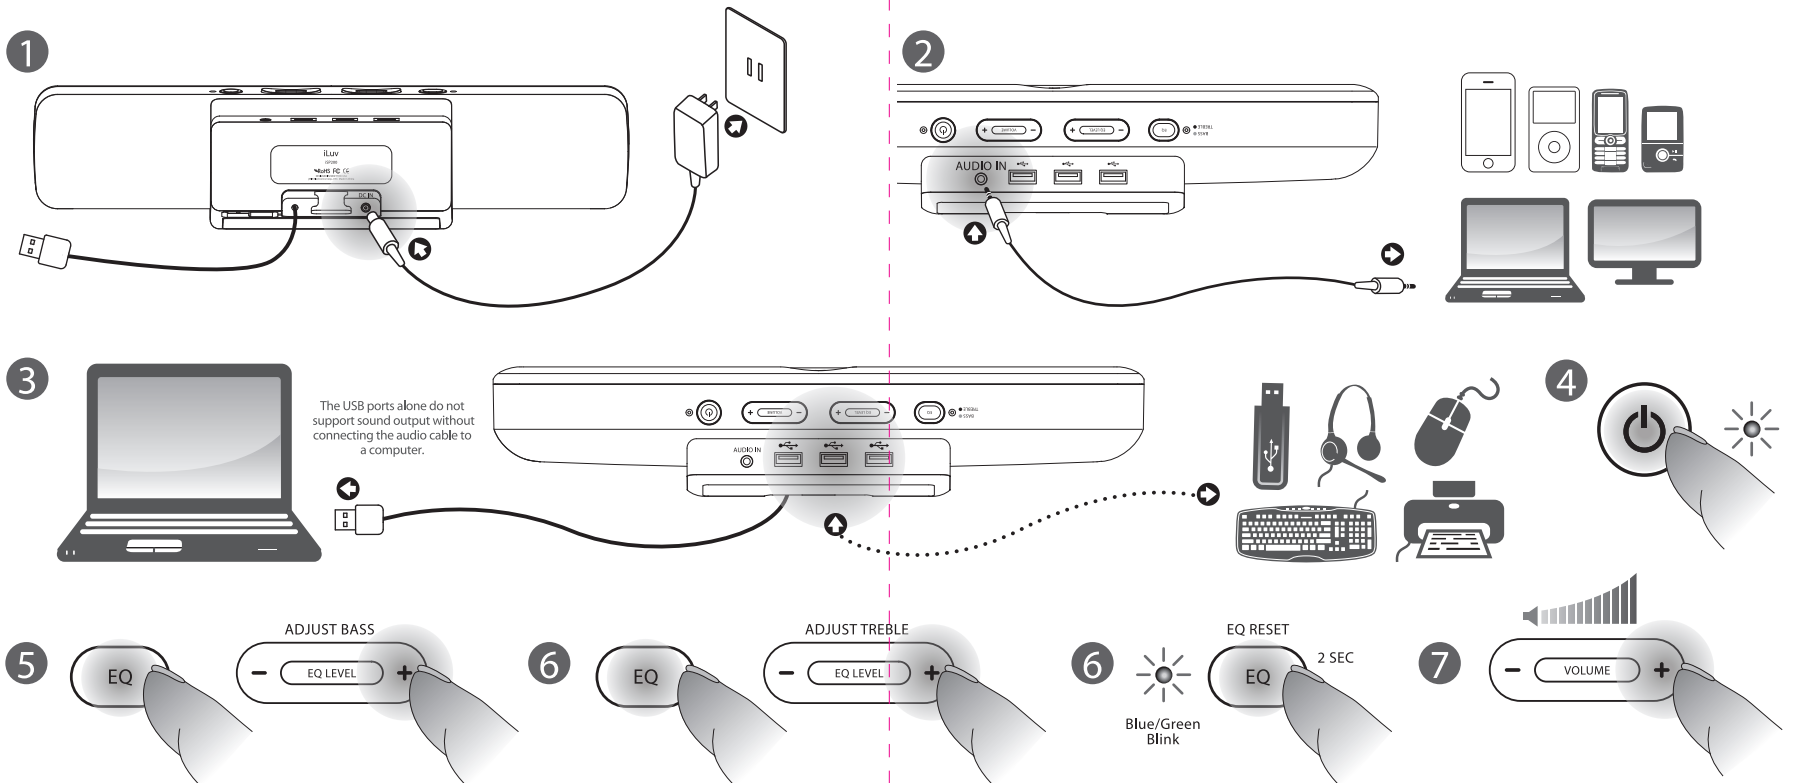

Designed in New York, USA / Printed in China

iLuv®

Model : iSP200
Quick Start Guide

Stereo Speakers for Mac/PC and Laptops

Inside

Quick Start Guide

iSP200

v.2 020110 | iLuv