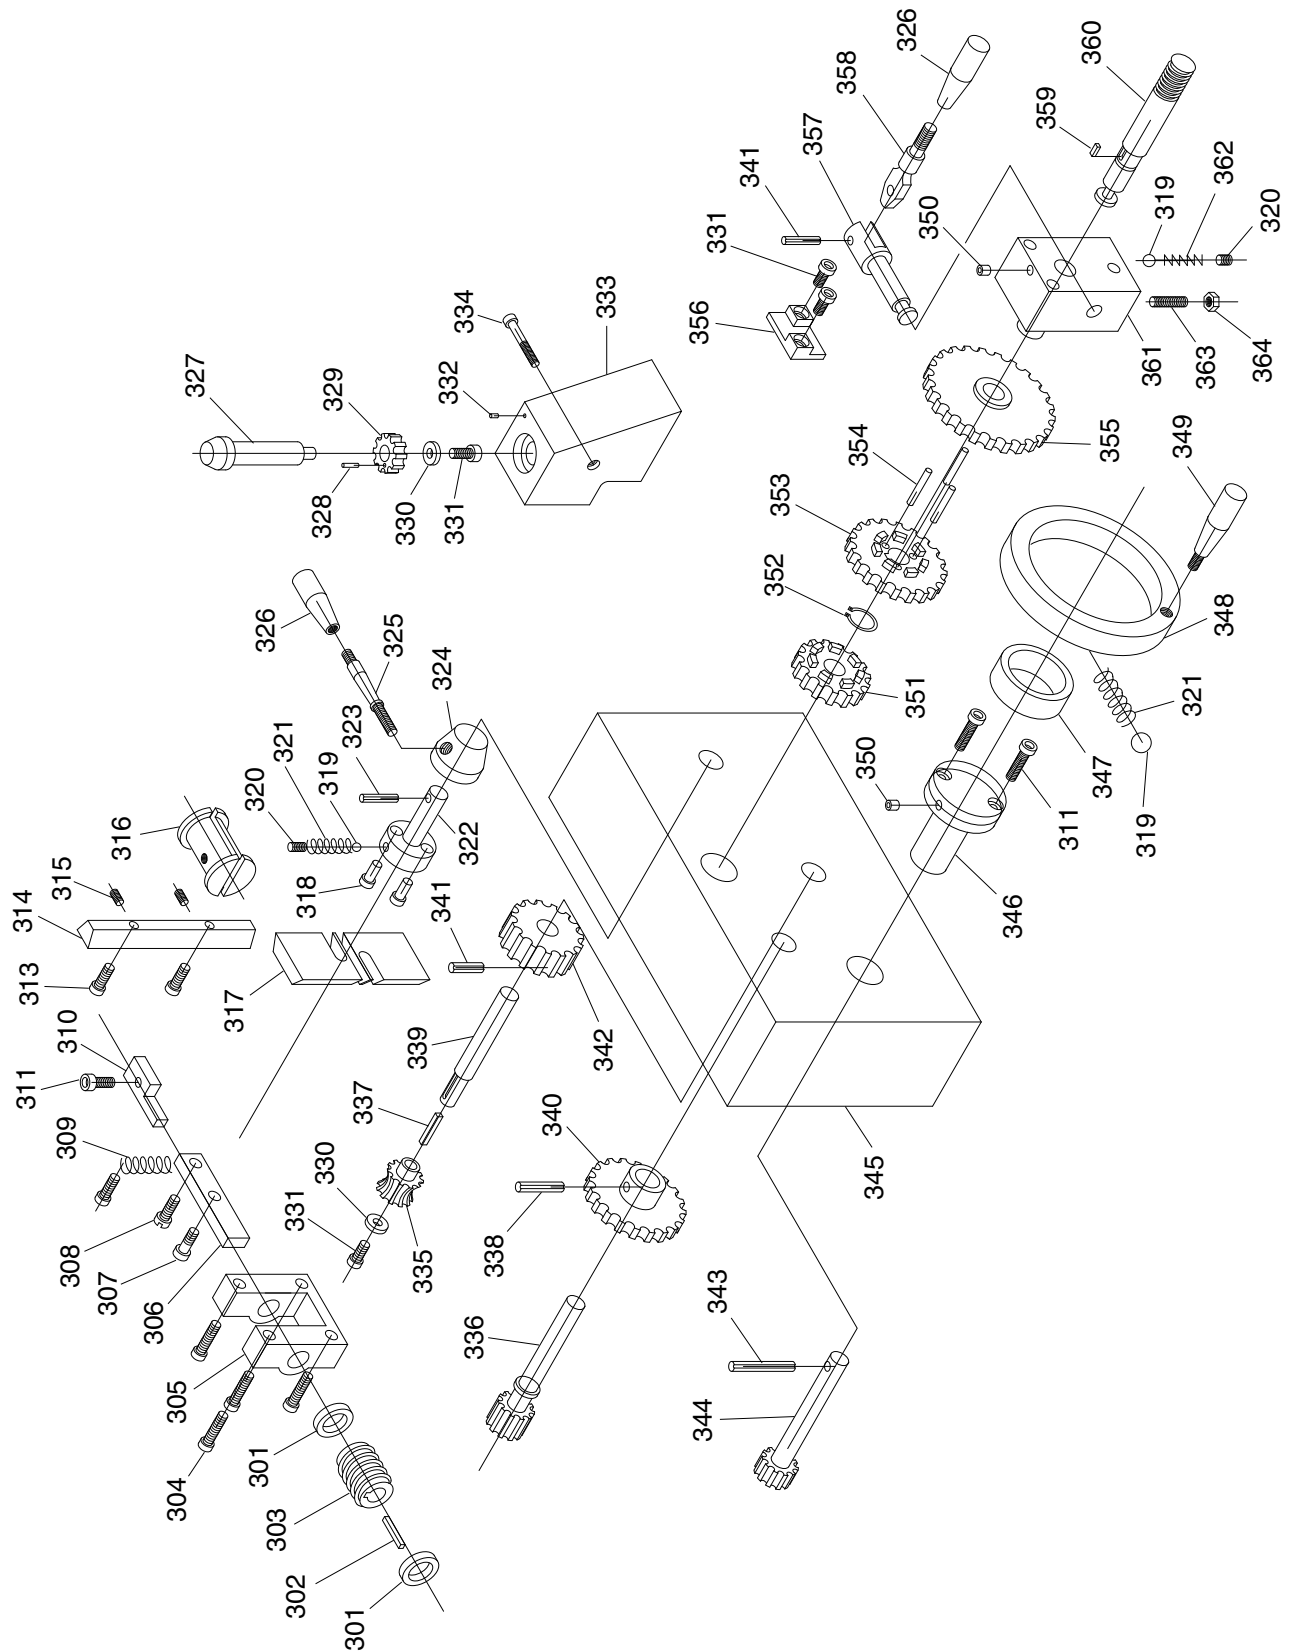

Apron

Apron Parts List

REF	PART #	DESCRIPTION
301	P9249301	COLLAR 25MM
302	PK126M	KEY 5 X 5 X 32
303	P9249303	WORM GEAR
304	PSB06M	CAP SCREW M6-1 X 25
305	P9249305	BRACKET
306	P9249306	SLIDE BAR
307	PSB68M	CAP SCREW M6-1 X 8
308	PS74M	PHLP HD SCR M4-.7 X 14
309	P9249309	COMPRESSION SPRING .8 X 5 X 1.5
310	P9249310	BRACKET
311	PSB01M	CAP SCREW M6-1 X 16
313	PSB24M	CAP SCREW M5-.8 X 16
314	P9249314	GUIDE PLATE
315	PSS04M	SET SCREW M6-1 X 12
316	P9249316	HALF NUT M25
317	P9249317	HALF NUT BRACKET
318	P9249318	SPECIAL PIN
319	P9249279	STEEL BALL 6MM
320	PSS20M	SET SCREW M8-1.25 X 8
321	P9249321	COMPRESSION SPRING .8 X 10 X 1.5
322	P9249322	HALF NUT ROD
323	PRP28M	ROLL PIN 5 X 40
324	P9249324	HANDLE HUB
325	P9249325	LEVER M12-1.75 X 50
326	P9249326	HANDLE
327	P9249327	THREAD DIAL
328	PRP61M	ROLL PIN 3 X 12
329	P9249329	INDICATOR GEAR
330	PW03M	FLAT WASHER 6MM
331	PSB26M	CAP SCREW M6-1 X 12
332	P9249332	RIVET 2.5 X 5
333	P9249333	THREAD DIAL HOUSING

REF	PART #	DESCRIPTION
334	PSB30M	CAP SCREW M6-1 X 45
335	P9249335	WORM GEAR
336	P9249336	GEAR SHAFT 16 X 116T
337	PK48M	KEY 4 X 4 X 20
338	PRP05M	ROLL PIN 5 X 30
339	P9249339	SHAFT
340	P9249340	SPUR GEAR
341	PRP49M	ROLL PIN 5 X 25
342	P9249342	TRANSMISSION GEAR
343	PRP38M	ROLL PIN 5 X 60
344	P9249344	HANDWHEEL GEAR
345	P9249345	APRON CASTING
346	P9249346	HANDWHEEL SEAT
347	P9249347	GRADUATED COLLAR
348	P9249348	HANDWHEEL
349	P9249349	HANDLE M8-1.25 X 63
350	P9249002	BALL OILER
351	P9249351	CLUTCH GEAR
352	PR06M	EXT RETAINING RING 16MM
353	P9249353	CLUTCH GEAR
354	PRP08M	ROLL PIN 6 X 30
355	P9249355	CLUTCH GEAR
356	P9249356	SHIFTING BRACKET
357	P9249357	CHANGE ROD
358	P9249358	CHANGE LEVER
359	PK29M	KEY 4 X 4 X 8
360	P9249360	CHANGE SHAFT
361	P9249361	CHANGE LEVER SEAT
362	P9249362	COMPRESSION SPRING 1 X 5 X 1.5
363	PSS74M	SET SCREW M8-1.25 X 35
364	PN03M	HEX NUT M8-1.25