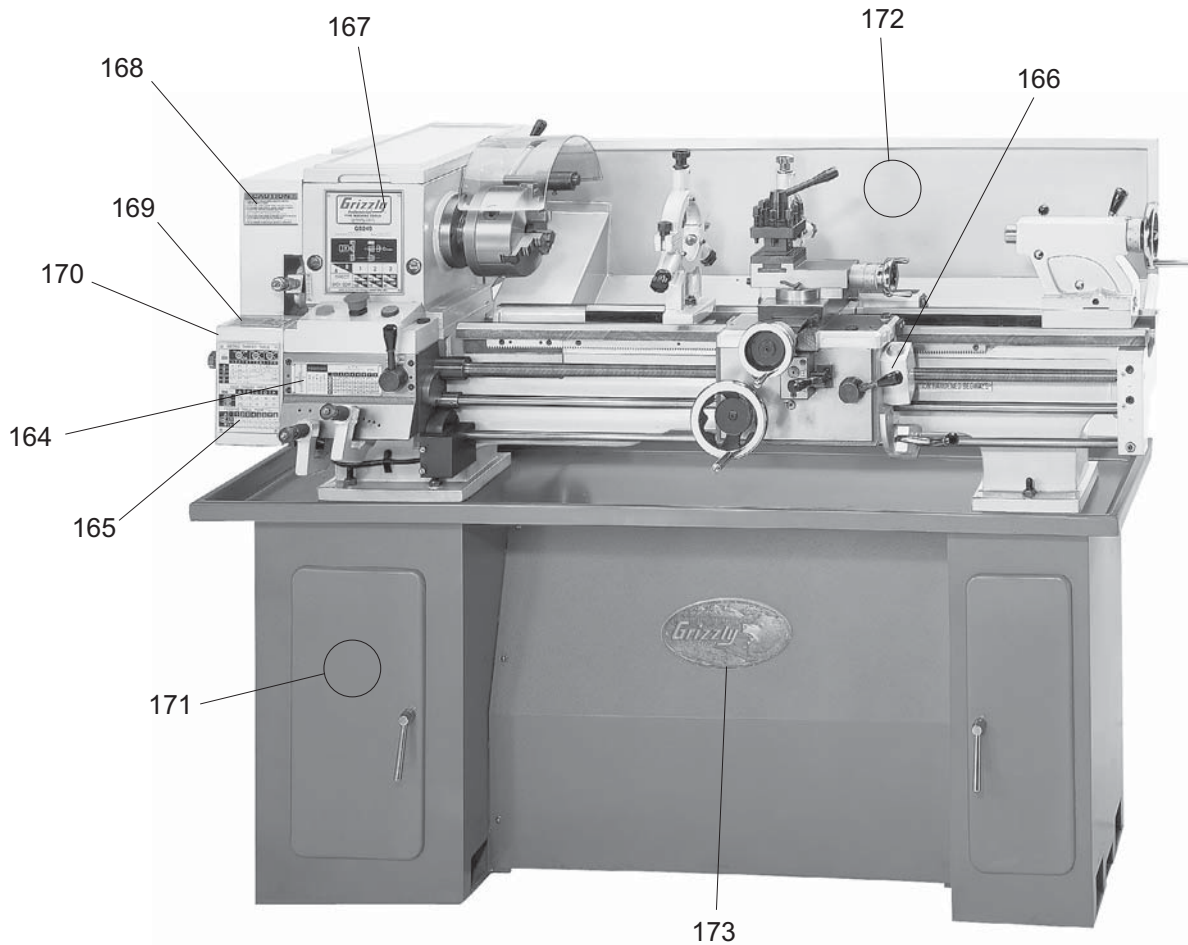

Label Placement

REF	PART #	DESCRIPTION
164	P9249164	GEARBOX CHART LABEL
165	P9249165	THREADING CHART LABEL
166	P9249166	THREADING DIAL CHART LABEL
167	P9249167	SPINDLE SPEED CHART LABEL
168	P9249168	GENERAL WARNING LABEL

REF	PART #	DESCRIPTION
169	P9249169	CHANGE GEAR LABEL
170	P9249170	MACHINE ID LABEL
171	PPAINT-1	GRIZZLY GREEN TOUCH UP PAINT
172	PPAINT-11	GREY PUTTY TOUCH UP PAINT
173	G8588	GRIZZLY NAMEPLATE 9-1/2 X 4-1/5

!WARNING

Safety labels warn about machine hazards and ways to prevent injury. The owner of this machine **MUST** maintain the original location and readability of the labels on the machine. If any label is removed or becomes unreadable, **REPLACE** that label before using the machine again. Contact Grizzly at (800) 523-4777 or www.grizzly.com to order new labels.