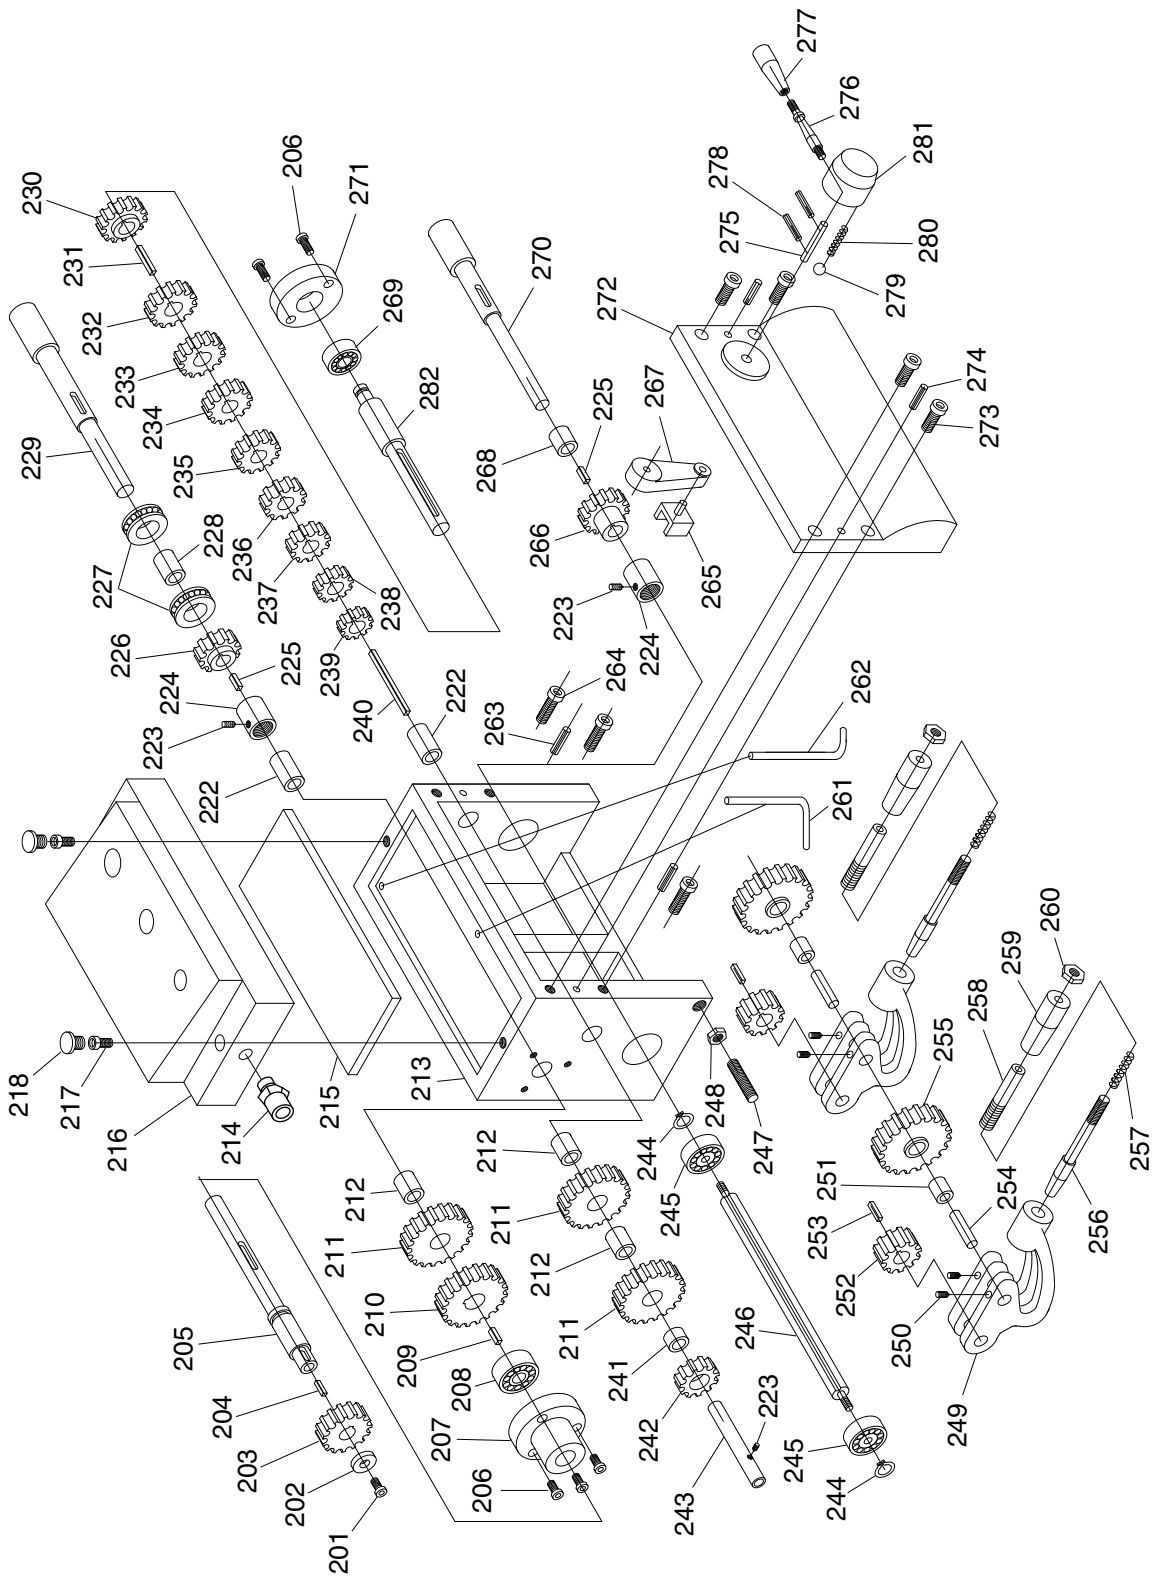

Feed Rate Gearbox

Feed Rate Gearbox Parts List

REF	PART #	DESCRIPTION
201	PSB26M	CAP SCREW M6-1 X 12
202	PW03M	FLAT WASHER 6MM
203	P9249203	GEAR
204	PK19M	KEY 5 X 5 X 14
205	P9249205	SHAFT
206	PSB04M	CAP SCREW M6-1 X 10
207	P9249207	BEARING COVER
208	P6003	BALL BEARING 6003ZZ
209	PRP24M	ROLL PIN 5 X 16
210	P9249210	DUPLEX GEAR
211	P9249211	DUPLEX GEAR 16/32T
212	P9249212	BUSHING
213	P9249213	GEARBOX CASTING
214	P9249214	STRAIN RELIEF
215	P9249215	OIL GASKET
216	P9249216	CONTROL BASE
217	P9249217	PLUG BASE
218	P9249218	PLUG
222	P9249222	BUSHING
223	PSS11M	SET SCREW M6-1 X 16
224	P9249224	LOCK COLLAR 20-2.5 X 30
225	PK144M	KEY 6 X 6 X 16
226	P9249226	GEAR 24T
227	P51104	THRUST BEARING 51104
228	P9249228	BUSHING
229	P9249229	SHAFT
230	P9249230	GEAR 24T
231	PK142M	KEY 6 X 6 X 32
232	P9249232	GEAR 28T
233	P9249233	GEAR 26T
234	P9249234	GEAR 24T
235	P9249235	GEAR 22T
236	P9249236	GEAR 20T
237	P9249237	GEAR 19T
238	P9249238	GEAR 18T
239	P9249239	GEAR 16T
240	PK120M	KEY 5 X 5 X 75
241	P9249241	BUSHING
242	P9249242	GEAR 16T
243	P9249243	SHAFT

REF	PART #	DESCRIPTION
244	PR03M	EXT RETAINING RING 12MM
245	P6201	BALL BEARING 6201
246	P9249246	SHAFT
247	PSS74M	SET SCREW M8-1.25 x 35
248	PN03M	HEX NUT M8-1.25
249	P9249249	BRACKET
250	PSS02M	SET SCREW M6-1 X 6
251	P9249251	BUSHING
252	P9249252	GEAR 16T
253	PK19M	KEY 5 X 5 X 14
254	P9249254	GEAR SHAFT 16 X 34T
255	P9249255	GEAR 36T
256	P9249256	SHAFT
257	P9249257	COMPRESSION SPRING 6 X 15
258	P9249258	THREADED SHAFT
259	P9249259	HANDLE
260	PN01M	HEX NUT M6-1
261	P9249261	OIL PIPE
262	P9249262	OIL PIPE
263	PRP03M	ROLL PIN 5 X 20
264	PSB31M	CAP SCREW M8-1.25 X 25
265	P9249265	SHIFTING FORK
266	P9249266	GEAR 24T
267	P9249267	CONNECTING ROD
268	P9249268	BUSHING
269	P6201	BALL BEARING 6201
270	P9249270	SHAFT
271	P9249271	FRONT COVER
272	P9249272	GEARBOX FRONT COVER
273	PSB01M	CAP SCREW M6-1 X 16
274	PRP26M	ROLL PIN 5 X 26
275	P9249275	SHAFT
276	P9249276	LEVER M10-1.5 X 50
277	P9249277	HANDLE
278	PRP28M	ROLL PIN 5 X 40
279	P9249279	STEEL BALL 6MM
280	P9249280	COMPRESSION SPRING 1 X 4.5 X 16-2
281	P9249281	HANDLE HUB
282	P9249282	SHAFT