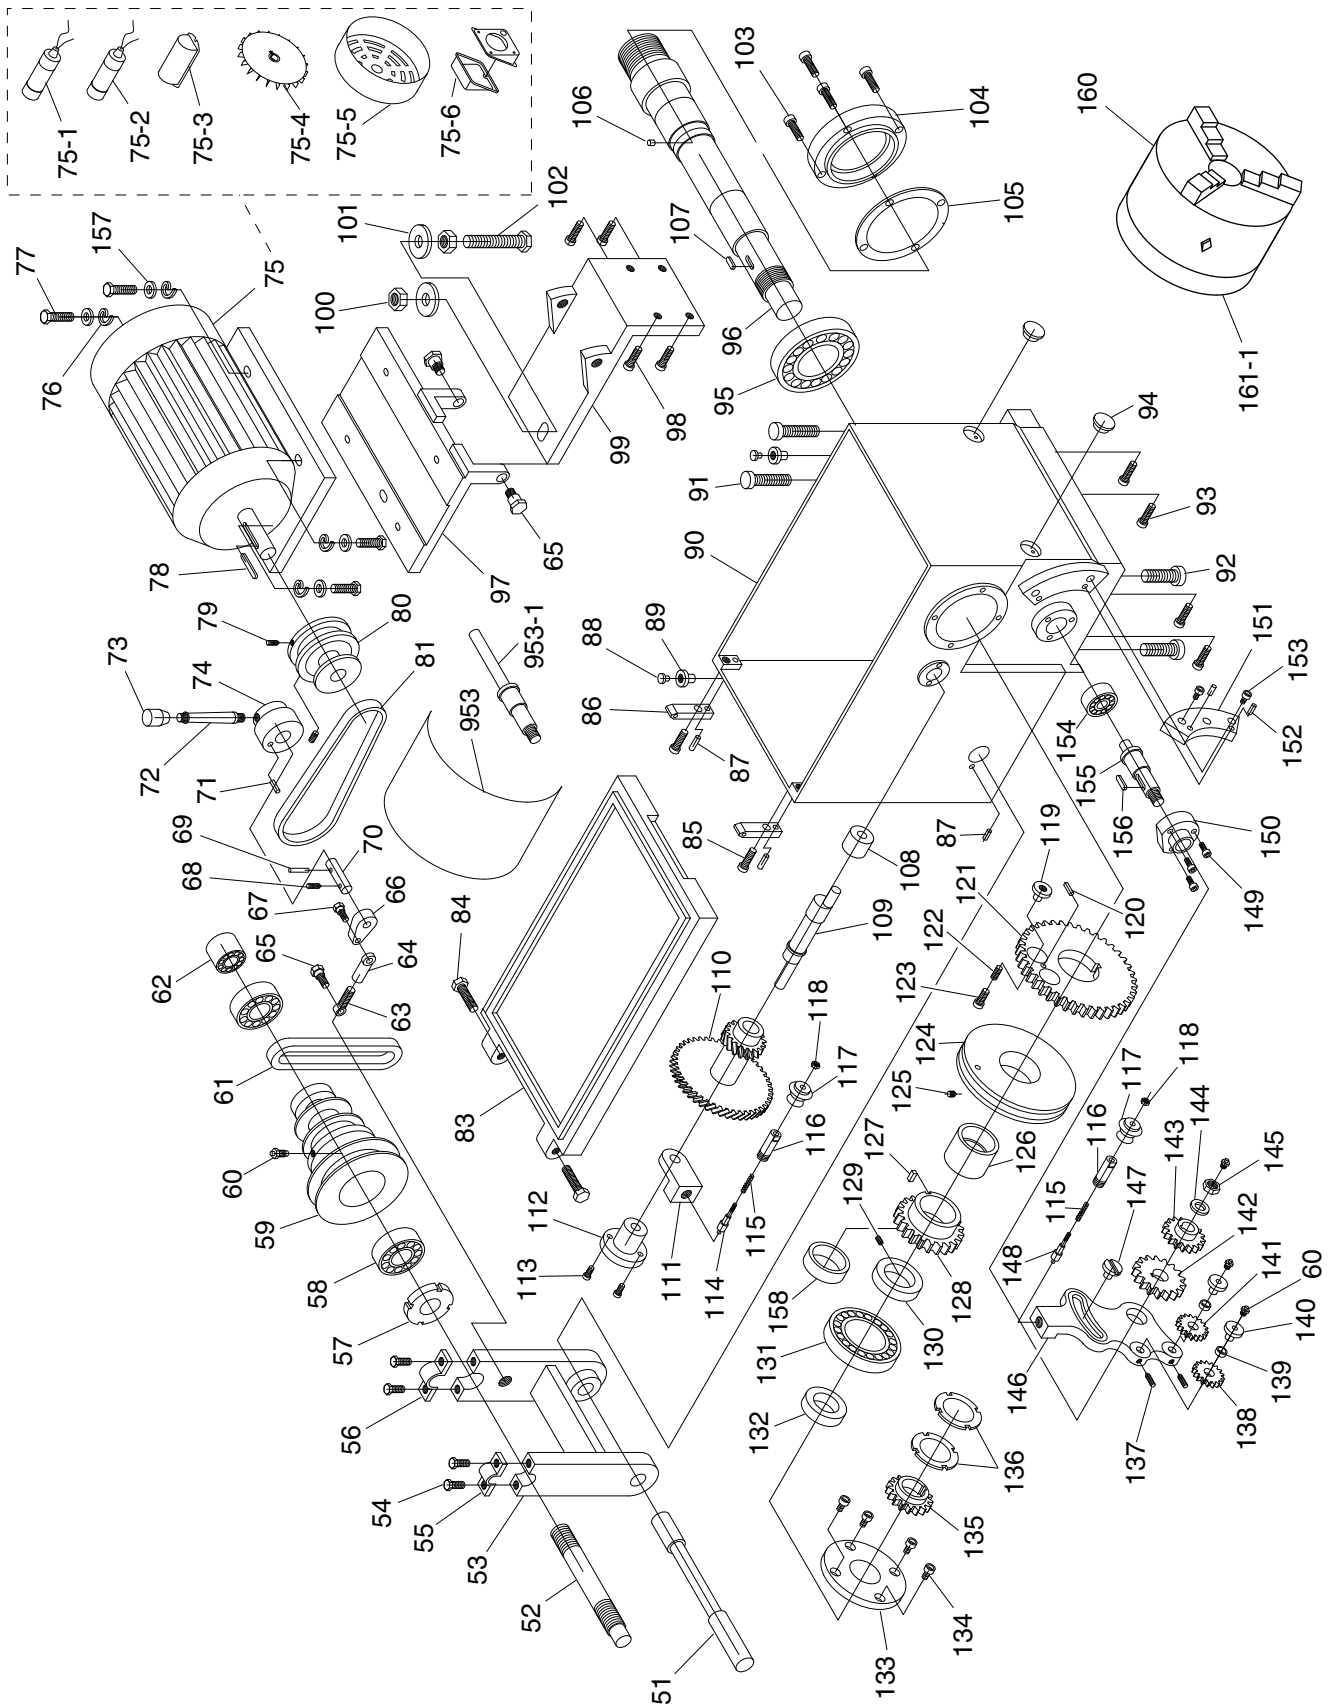

Headstock

Headstock Parts List

REF	PART #	DESCRIPTION
51	P9249051	BRACKET AXLE
52	P9249052	IDLER PULLEY SHAFT
53	P9249053	IDLER BRACKET
54	PB107M	HEX BOLT M5-.8 X 12
55	P9249055	BRACKET CAP SMALL
56	P9249056	BRACKET CAP LARGE
57	P9249057	SPANNER NUT M10-1.0
58	P6005	BALL BEARING 6005ZZ
59	P9249059	IDLER PULLEY
60	P9249002	BALL OILER
61	PVB38	V-BELT B-38 5L380
62	P9249062	SPECIAL LOCK NUT
63	P9249063	SPECIAL BOLT M5-.8 X 20
64	P9249064	ADJUSTABLE NUT M5-.8
65	P9249065	SPECIAL BOLT M5-.8 X 16
66	P9249066	ECCENTRIC ARM
67	PB95M	HEX BOLT M5-.8 X 16
68	PSS14M	SET SCREW M8-1.25 X 12
69	PRP28M	ROLL PIN 5 X 40
70	P9249070	SHAFT
71	PRP94M	ROLL PIN 5 X 14
72	P9249072	HANDLE
73	P9249073	KNOB M10-1.5 X 50
74	P9249074	HANDLE HUB
75	P9249075	MOTOR 2HP 220V 60HZ 1PH
75-1	PC200A	S CAPACITOR 200M 250V 1-3/8 X 2-3/4
75-2	PC20A	R CAPACITOR 20M 400V 1-5/8 X 2-3/4
75-3	P9249075-3	CAPACITOR COVER
75-4	P9249075-4	MOTOR FAN
75-5	P9249075-5	MOTOR FAN COVER
75-6	P9249075-6	MOTOR WIRING JUNCTION BOX
76	PLW04M	LOCK WASHER 8MM
77	PB07M	HEX BOLT M8-1.25 X 25
78	PK142M	KEY 6 X 6 X 32
79	PSS06M	SET SCREW M8-1.25 X 16
80	P9249080	MOTOR PULLEY
81	P9249081	V-BELT B-813
83	P9249083	GEARBOX COVER
84	PB20M	HEX BOLT M8-1.25 X 35
85	PSB14M	CAP SCREW M8-1.25 X 20

REF	PART #	DESCRIPTION
86	P9249086	HINGE
87	PRP49M	ROLL PIN 5 X 25
88	P9249088	PLUG
89	P9249089	PLUG BASE
90	P9249090	HEADSTOCK CASTING
91	PSB84M	CAP SCREW M10-1.5 X 35
92	PSB72M	CAP SCREW M10-1.5 X 30
93	PSB13M	CAP SCREW M8-1.25 X 30
94	P9249094	SIGHT GLASS
95	P7211	BEARING D-7211
96	P9249096	SPINDLE
97	P9249097	MOTOR MOUNT
98	PSB13M	CAP SCREW M8-1.25 X 30
99	P9249099	MOTOR BASE PLATE
100	PN09M	HEX NUT M12-1.75
101	PW06M	FLAT WASHER 12MM
102	PB43M	HEX BOLT M12-1.75 X 75
103	PSB14M	CAP SCREW M8-1.25 X 20
104	P9249104	SPINDLE FRONT COVER
105	P9249105	PAPER WASHER 10MM
106	P9249106	KEY 8 X 14
107	PK144M	KEY 6 X 6 X 16
108	P9249108	BACK GEAR BUSHING
109	P9249109	BACK GEAR SHAFT
110	P9249110	BACK GEAR 24/58T
111	P9249111	BACK GEAR BRACKET
112	P9249112	BACK GEAR MOUNT
113	PSB04M	CAP SCREW M6-1 X 10
114	P9249114	LOCKING PIN
115	P9249115	COMPRESSION SPRING .8 X 5 X 1.5
116	P9249116	HANDLE
117	P9249117	KNOB
118	PN01M	HEX NUT M6-1
119	P9249119	FIGURED FLAT NUT M8-1.25
120	PRP02M	ROLL PIN 3 X 16
121	P9249121	HELICAL GEAR
122	P9249122	COMPRESSION SPRING 1 X 5 X 1.5
123	P9249123	LOCKING PIN
124	P9249124	SPINDLE PULLEY
125	PSS01M	SET SCREW M6-1 X 10