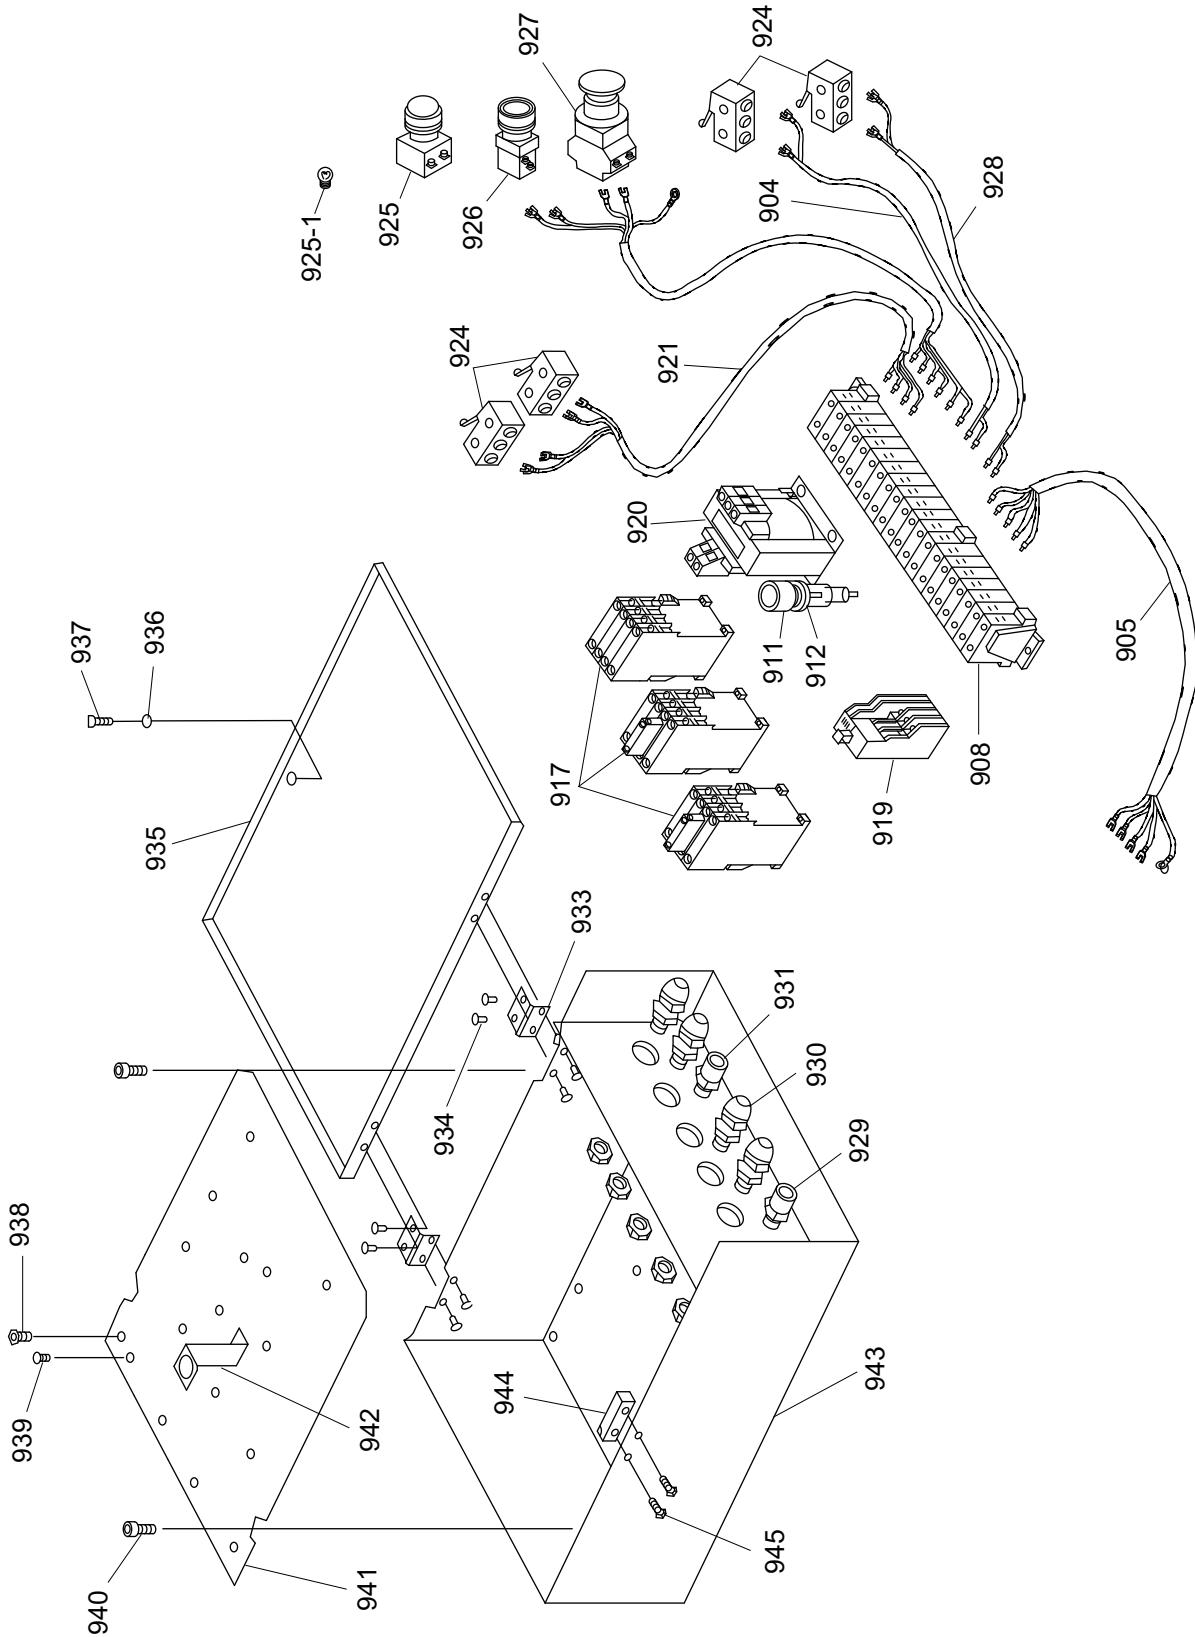

Electrical Cabinet

Electrical Cabinet Parts List

REF	PART #	DESCRIPTION
904	P9249904	CHIP GUARD SAFETY SWITCH CABLE
905	P9249905	MOTOR CABLE
908	P9249908	TERMINAL BLOCK 19T
911	P9249911	FUSE HOLDER
912	P9249912	FUSE 2A
917	P9249917	CONTACTOR JUCHE CJX2-1201 220V
919	P9249919	OL RELAY JUCHE JR28-25 1/10A
920	P9249920	TRANSFORMER JUCHE JBK5-63 24V
921	P9249921	SPINDLE DIRECTION CABLE
924	P9249924	MICRO SWITCH
925	P9249925	POWER LAMP
925-1	P9249925-1	POWER LAMP BULB
926	P9249926	JOG BUTTON
927	P9249927	EMERGENCY STOP SWITCH
928	P9249928	SAFETY SWITCH CABLE
929	P9249929	STRAIN RELIEF 5/8"

REF	PART #	DESCRIPTION
930	P9249930	STRAIN RELIEF 3/4"
931	P9249931	STRAIN RELIEF 7/8"
933	P9249933	HINGE
934	P9249934	RIVET 3 X 8
935	P9249935	DOOR
936	PN04M	HEX NUT M4-.7
937	PS18M	PHLP HD SCR M4-.7 X 25
938	PS07M	PHLP HD SCR M4-.7 X 8
939	PS02M	PHLP HD SCR M4-.7 X 12
940	PSB58M	CAP SCREW M8-1.25 X 12
941	P9249941	ELECTRICAL PANEL
942	P9249942	FUSE SUPPORT
943	P9249943	ELECTRICAL BOX
944	P9249944	LATCH BLOCK
945	PS07M	PHLP HD SCR M4-.7 X 8