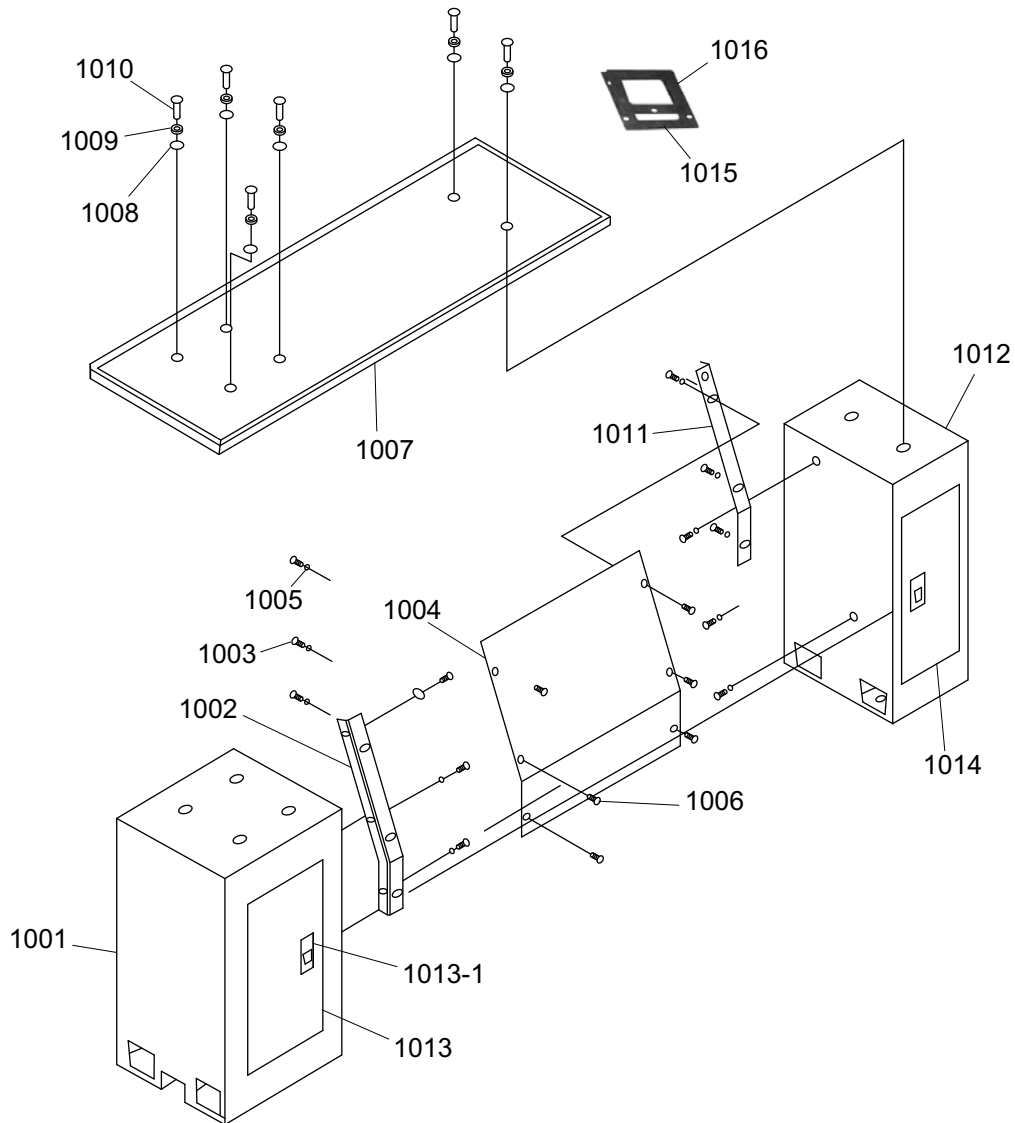

Cabinet Stand

REF	PART #	DESCRIPTION
1001	P92491001	CABINET LEFT
1002	P92491002	CENTER PANEL BRACKET LEFT
1003	PS68M	PHLP HD SCR M6-1 X 10
1004	P92491004	CENTER PANEL
1005	PW03M	FLAT WASHER 6MM
1006	PS68M	PHLP HD SCR M6-1 X 10
1007	P92491007	CHIP PAN
1008	PW06M	FLAT WASHER 12MM
1009	PLW05M	LOCK WASHER 12MM

REF	PART #	DESCRIPTION
1010	PB33M	HEX BOLT M12-1.75 X 50
1011	P92491011	CENTER PANEL BRACKET RIGHT
1012	P92491012	CABINET RIGHT
1013	P92491013	CABINET DOOR LEFT
1013-1	P92491013-1	DOOR LATCH
1014	P92491014	CABINET DOOR RIGHT
1015	P92491015	CHIP PAN RUBBER GASKET LEFT
1016	P92491016	CHIP PAN RUBBER GASKET RIGHT