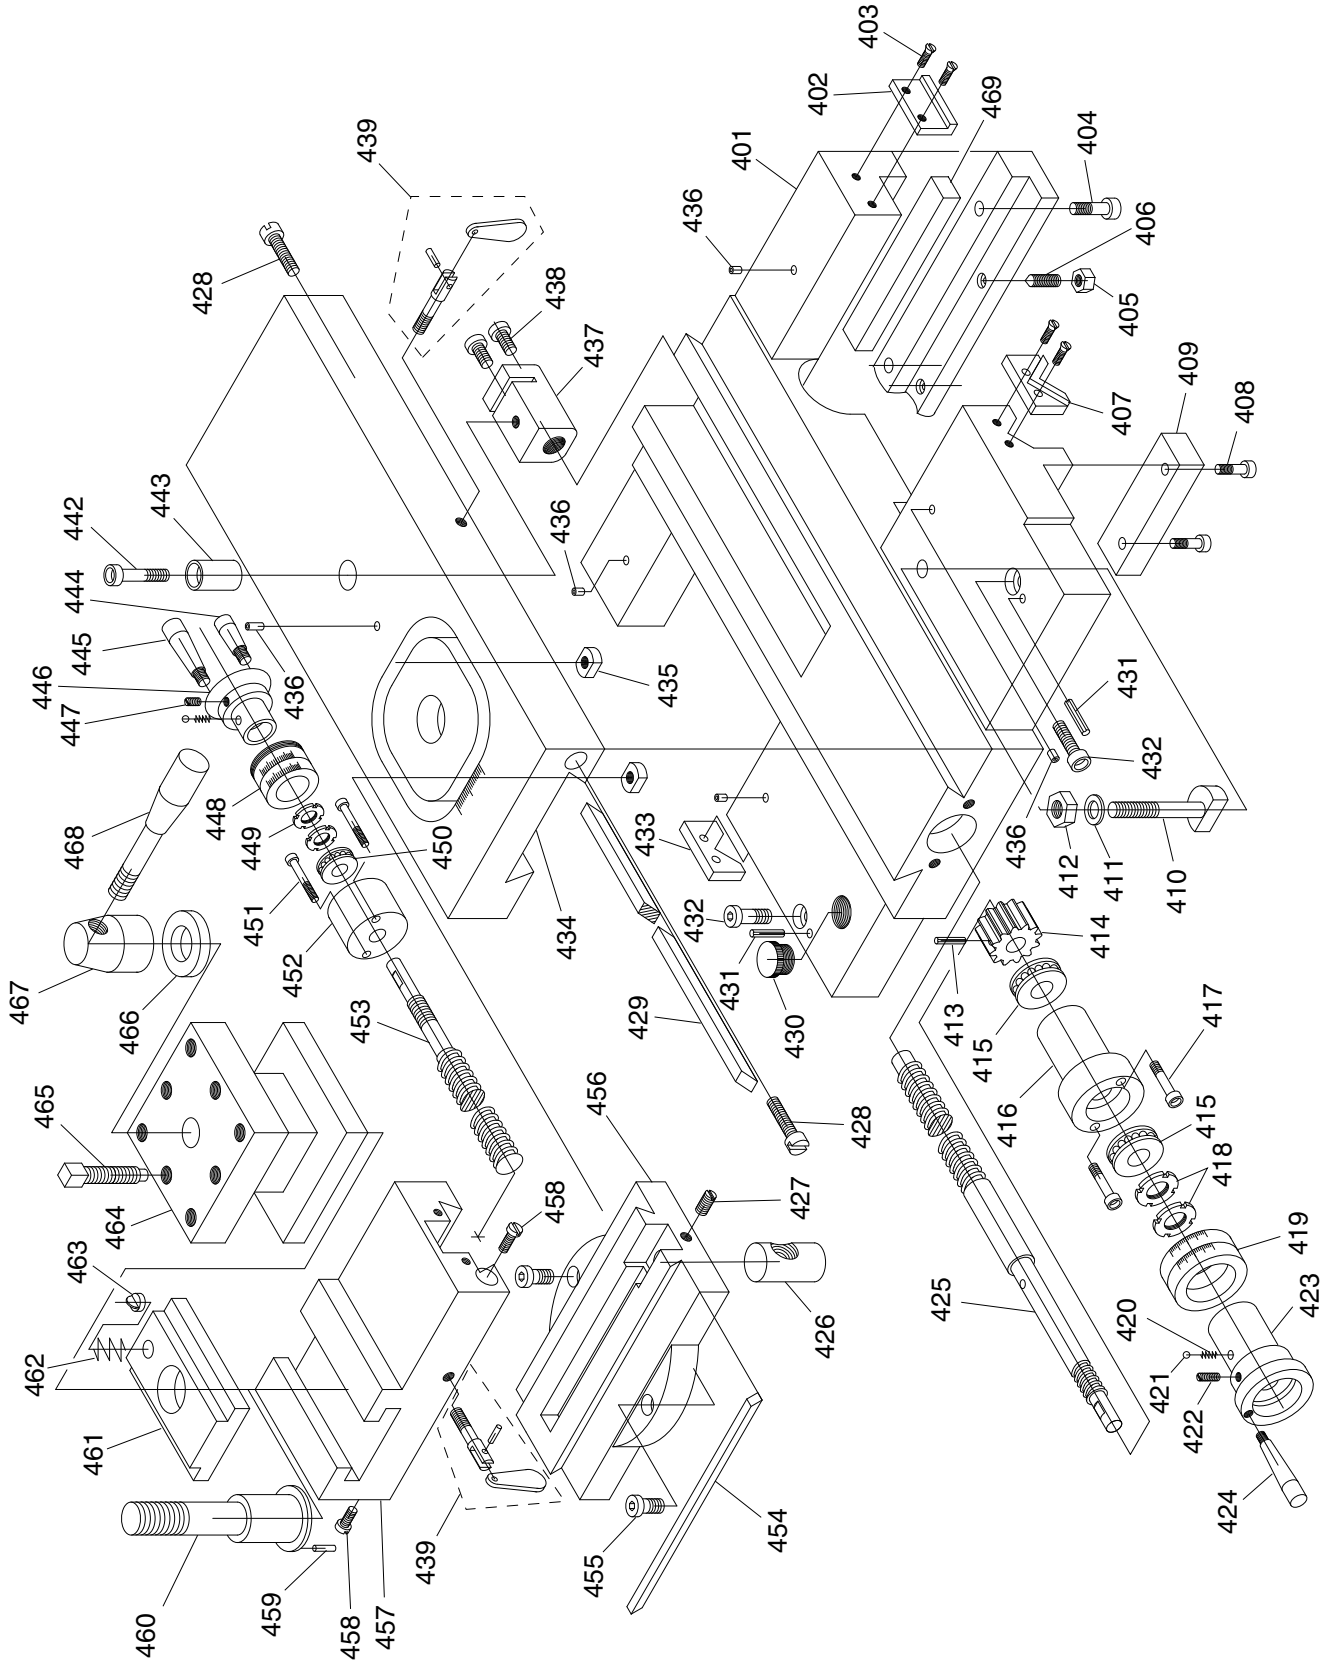

Carriage

Carriage Parts List

REF	PART #	DESCRIPTION
401	P9249401	SADDLE
402	P9249402	WIPER
403	PS08M	PHLP HD SCR M5-.8 X 12
404	PSB31M	CAP SCREW M8-1.25 X 25
405	PN03M	HEX NUT M8-1.25
406	PSS21M	SET SCREW M8-1.25 X 25
407	P9249407	WIPER
408	PSB01M	CAP SCREW M6-1 X 16
409	P9249409	SLIDE BLOCK
410	P9249410	SADDLE LOCK BOLT M10-1.5 X 100
411	PW04M	FLAT WASHER 10MM
412	PN02M	HEX NUT M10-1.5
413	PRP03M	ROLL PIN 5 X 20
414	P9249414	GEAR 12T
415	P8101	THRUST BEARING 8101
416	P9249416	LEADSCREW SEAT M35
417	PSB30M	CAP SCREW M6-1 X 45
418	PN09M	SPANNER NUT M12-1.75
419	P9249419	GRADUATED COLLAR
420	P9249420	COMPRESSION SPRING .5 X 5 X 1.5
421	P9249279	STEEL BALL 6MM
422	PSS11M	SET SCREW M6-1 X 16
423	P9249423	HANDWHEEL
424	P9249424	HANDLE
425	P9249425	SADDLE LEADSCREW M15
426	P9249426	LEADSCREW NUT M15
427	PSS04M	SET SCREW M6-1 X 12
428	P9249428	GIB SCREW M6-1 X 20
429	P9249429	CROSS SLIDE GIB
430	P9249430	PLUG
431	PRP45M	ROLL PIN 5 X 32
432	PSB13M	CAP SCREW M8-1.25 X 30
433	P9249433	WIPER
434	P9249434	CROSS SLIDE

REF	PART #	DESCRIPTION
435	P9249435	SPECIAL NUT
436	P9249002	BALL OILER
437	P9249437	LEADSCREW NUT M15
438	PSB39M	CAP SCREW M4-.7 X 20
439	P9249439	SLIDE LOCK ASSY
442	PSB02M	CAP SCREW M6-1 X 20
443	P9249443	BUSHING
444	P9249444	HANDLE
445	P9249445	HANDLE
446	P9249446	HANDWHEEL
447	PSS02M	SET SCREW M6-1 X 6
448	P9249448	GRADUATED COLLAR
449	P9249449	SPANNER NUT M10-1
450	P8100	THRUST BEARING 8100
451	PSB21M	CAP SCREW M4-.7 X 30
452	P9249452	BEARING SEAT
453	P9249453	CROSS SLIDE LEADSCREW M15
454	P9249454	COMPOUND SLIDE GIB
455	PSB76M	CAP SCREW M8-1.25 X 18
456	P9249456	COMPOUND SLIDE BASE
457	P9249457	COMPOUND SLIDE
458	P9249458	GIB SCREW M5-.8 X 15
459	PRP78M	ROLL PIN 4 X 10
460	P9249460	TOOL POST SHAFT M20-2.5 X 100
461	P9249461	T-SLIDE 3 X 6
462	P9249462	COMPRESSION SPRING .8 X 5 X 1.5
463	P9249463	LOCK PIN
464	P9249464	4-WAY TOOL POST
465	P9249465	TOOL POST SCREW M6-1 X 4
466	PW23M	FLAT WASHER 30MM
467	P9249467	HANDLE HUB
468	P9249468	HANDLE
469	P9249469	SADDLE GIB