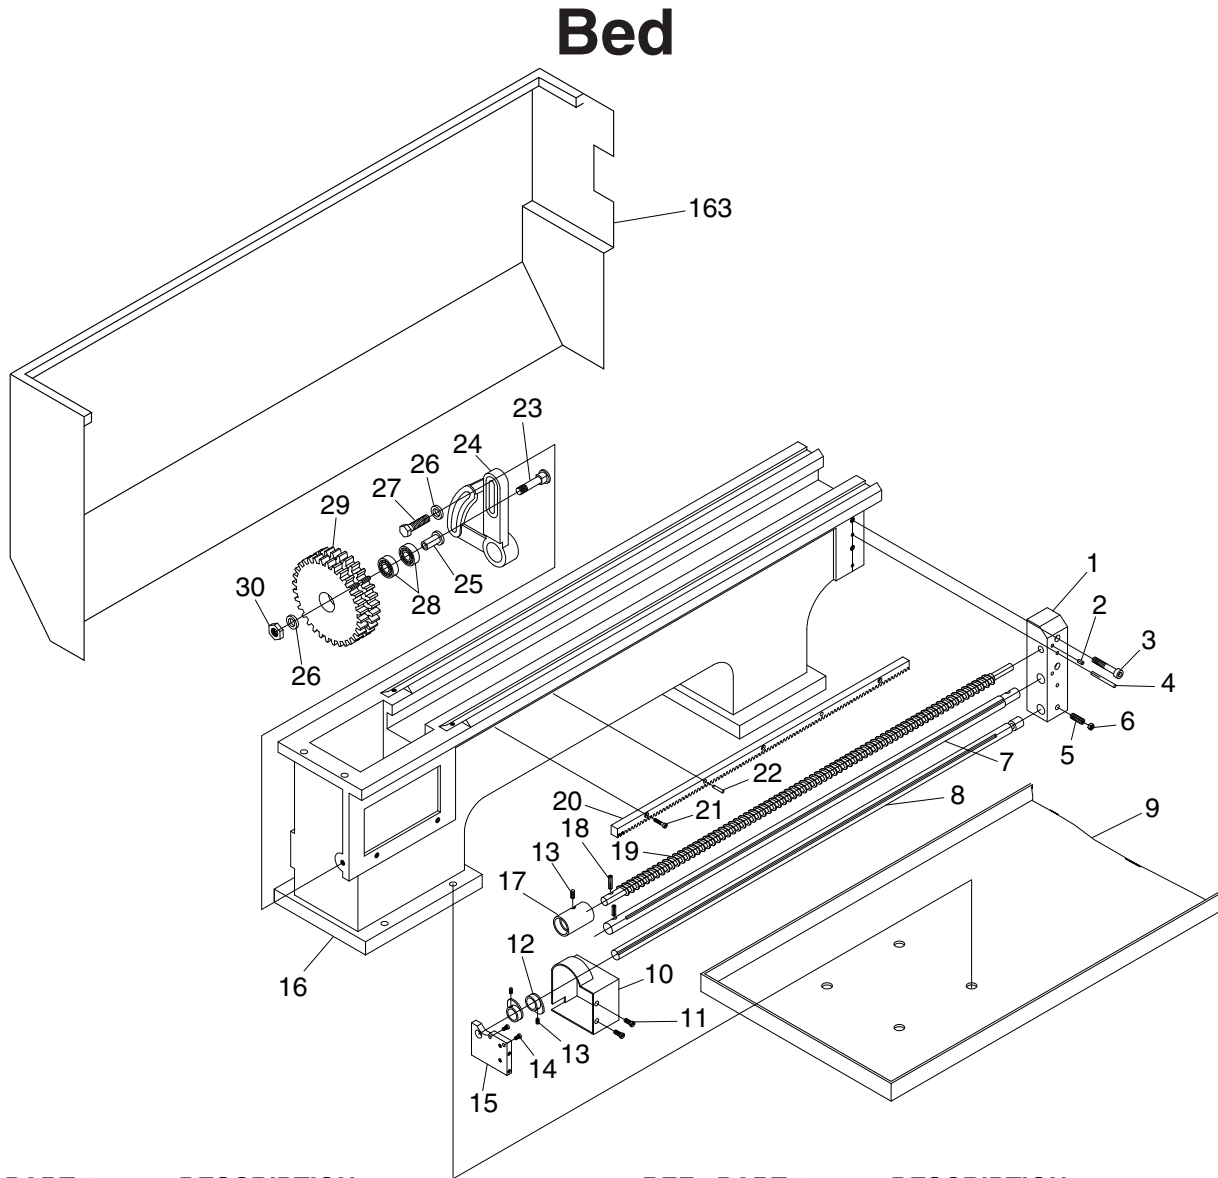

SECTION 9: PARTS

REF	PART #	DESCRIPTION
1	P9249001	ROD END CAP
2	P9249002	BALL OILER
3	PSB05M	CAP SCREW M8-1.25 X 50
4	PRP30M	ROLL PIN 5 X 50
5	PSS09M	SET SCREW M8-1.25 X 20
6	PN03M	HEX NUT M8-1.25
7	P9249007	FEED ROD
8	P9249008	SPINDLE DIRECTION ROD
9	P9249009	CHIP PAN
10	P9249010	SWITCH COVER
11	PS14M	PHLP HD SCR M6-1 X 12
12	P9249012	ECCENTRIC BRACKET
13	PSS02M	SET SCREW M6-1 X 6
14	PSB26M	CAP SCREW M6-1 X 12
15	P9249015	SWITCH BRACKET
16	P9249016	BED

REF	PART #	DESCRIPTION
17	P9249017	LEADSCREW BUSHING
18	PRP05M	ROLL PIN 5 X 30
19	P9249019	CARRIAGE LEADSCREW
20	P9249020	RACK
21	PSB02M	CAP SCREW M6-1 X 20
22	PRP05M	ROLL PIN 5 X 30
23	P9249023	SHAFT
24	P9249024	BRACKET
25	P9249025	BEARING SLEEVE
26	PW04M	FLAT WASHER 10MM
27	PB31M	HEX BOLT M10-1.5 x 40
28	P6003	BALL BEARING 6003ZZ
29	P9249029	CHANGE GEAR 120/127T
30	P9249030	SPECIAL NUT M10-1.5
163	P9249163	BACKSPLASH