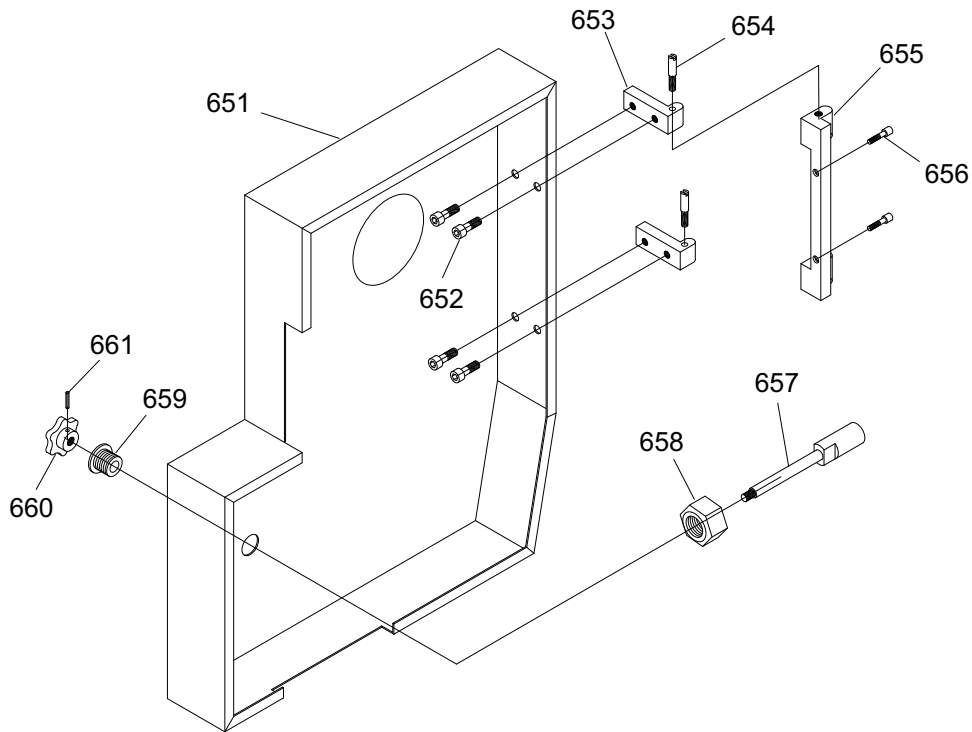

Change Gear Cover

REF	PART #	DESCRIPTION
651	PSB26M	CHANGE GEAR COVER
652	PSB01M	CAP SCREW M6-1 X 16
653	P9249653	HINGE
654	P9249654	HINGE SCREW M6 X 10
655	P9249655	BRACKET
656	PSB01M	CAP SCREW M6-1 X 16

REF	PART #	DESCRIPTION
657	P9249657	LOCKING ROD
658	PN13M	HEX NUT M16-2
659	P9249659	THREADED SLEEVE
660	P9249660	KNOB M8 X 32
661	PRP02M	ROLL PIN 3 X 16