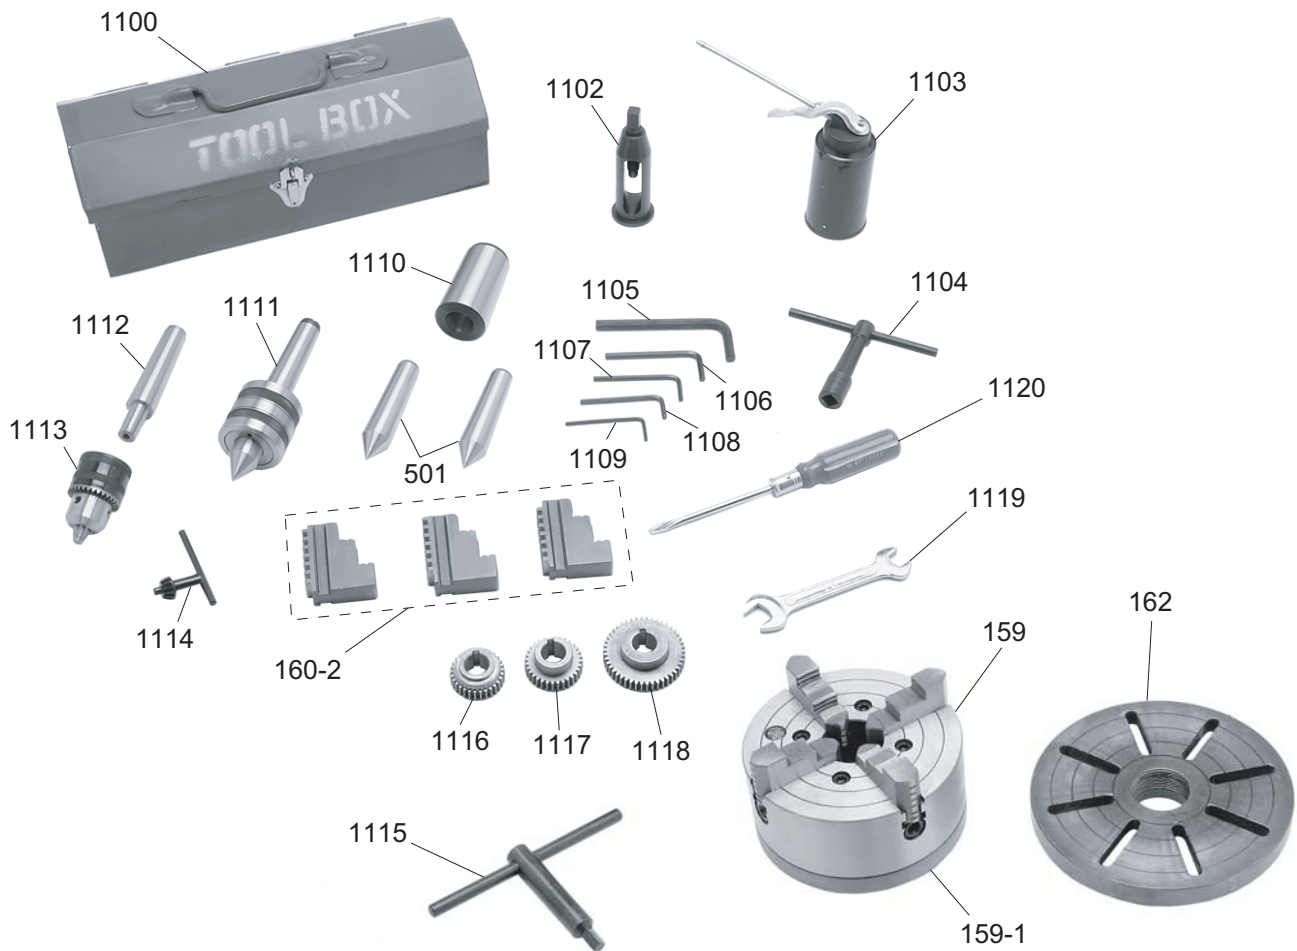

Accessories

REF	PART #	DESCRIPTION
159	P9249159	4-JAW CHUCK 8"
159-1	P9249159-1	4-JAW CHUCK BACKPLATE
160-2	P9249160-2	3-JAW CHUCK OUTSIDE JAW SET
162	P9249162	FACEPLATE 12"
501	P9249501	DEAD CENTER MT#3
1100	P92491100	TOOL BOX
1102	P92491102	TOOL POST AMERICAN ROCKER TYPE
1103	P92491103	OIL CAN
1104	P92491104	4-WAY TOOL POST KEY
1105	PAW08M	HEX WRENCH 8MM
1106	PAW06M	HEX WRENCH 6MM
1107	PAW05M	HEX WRENCH 5MM
1108	PAW04M	HEX WRENCH 4MM

REF	PART #	DESCRIPTION
1109	PAW03M	HEX WRENCH 3MM
1110	P92491110	SPINDLE SLEEVE MT#3-MT#5
1111	P92491111	LIVE CENTER MT#3
1112	P92491112	DRILL CHUCK ARBOR MT#3-B16
1113	P92491113	DRILL CHUCK B16
1114	P92491114	DRILL CHUCK KEY
1115	P92491115	CHUCK KEY
1116	P92491116	CHANGE GEAR 30T
1117	P92491117	CHANGE GEAR 32T
1118	P92491118	CHANGE GEAR 46T
1119	P92491119	OPEN END WRENCH 13/16MM
1120	P92491120	STANDARD SCREWDRIVER #2