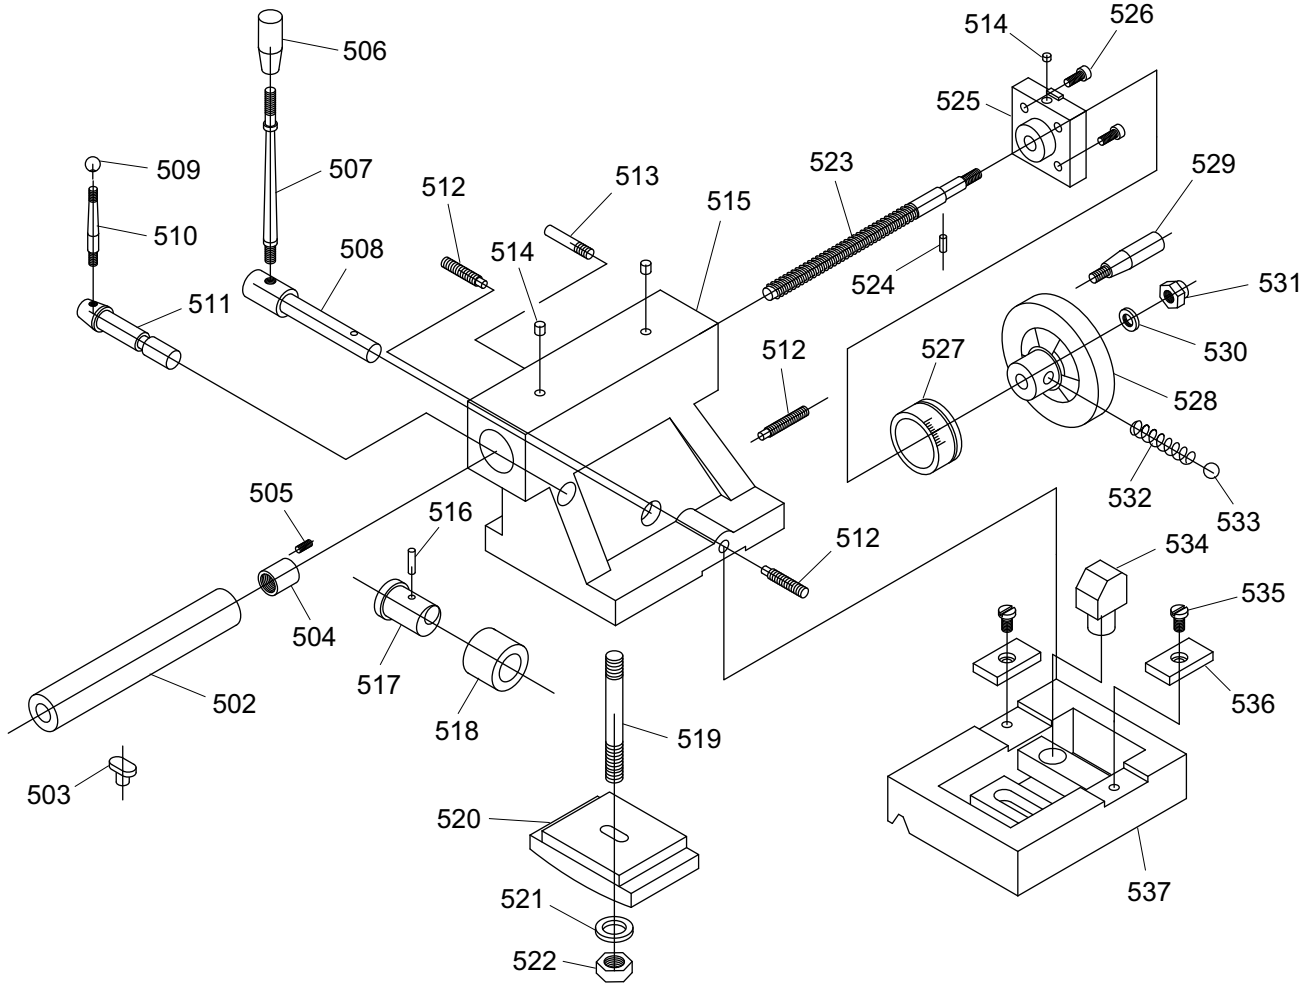

Tailstock

REF	PART #	DESCRIPTION
502	P9249502	TAILSTOCK QUILL
503	P9249503	T-KEY
504	P9249504	LEADSCREW NUT M15
505	PSS01M	SET SCREW M6-1 X 10
506	P9249506	KNOB M10-1.5 X 50
507	P9249507	LEVER
508	P9249508	CLAMPING SHAFT
509	P9249509	KNOB M6-1 X 20
510	P9249510	LEVER
511	P9249511	CLAMPING SHAFT
512	PSS84M	SET SCREW M10-1.5 X 40
513	P9249513	SPECIAL SCREW
514	P9249514	BALL OILER
515	P9249515	TAILSTOCK CASTING
516	PRP49M	ROLL PIN 5 X 25
517	P9249517	ECCENTRIC AXLE
518	P9249518	BUSHING
519	P9249519	CLAMPING BOLT M12-1.75 X 100

REF	PART #	DESCRIPTION
520	P9249520	CLAMPING BLOCK
521	PW06M	FLAT WASHER 12MM
522	PN09M	HEX NUT M12-1.75
523	P9249523	TAILSTOCK LEADSCREW
524	PRP35M	ROLL PIN 5 X 10
525	P9249525	LEADSCREW BRACKET
526	PSB01M	CAP SCREW M6-1 X 16
527	P9249527	GRADUATED COLLAR
528	P9249528	QUILL HANDWHEEL
529	P9249529	HANDLE M8-1.25 X 63
530	PW04M	FLAT WASHER 10MM
531	PLN05M	LOCK NUT M10-1.5
532	P9249532	COMPRESSION SPRING .8 X 10 X 1.5
533	P9249279	STEEL BALL 6MM
534	P9249534	BRACKET
535	P9249535	SPECIAL SCREW M6-1 X 12
536	P9249536	CLAMP BLOCK
537	P9249537	TAILSTOCK BASE