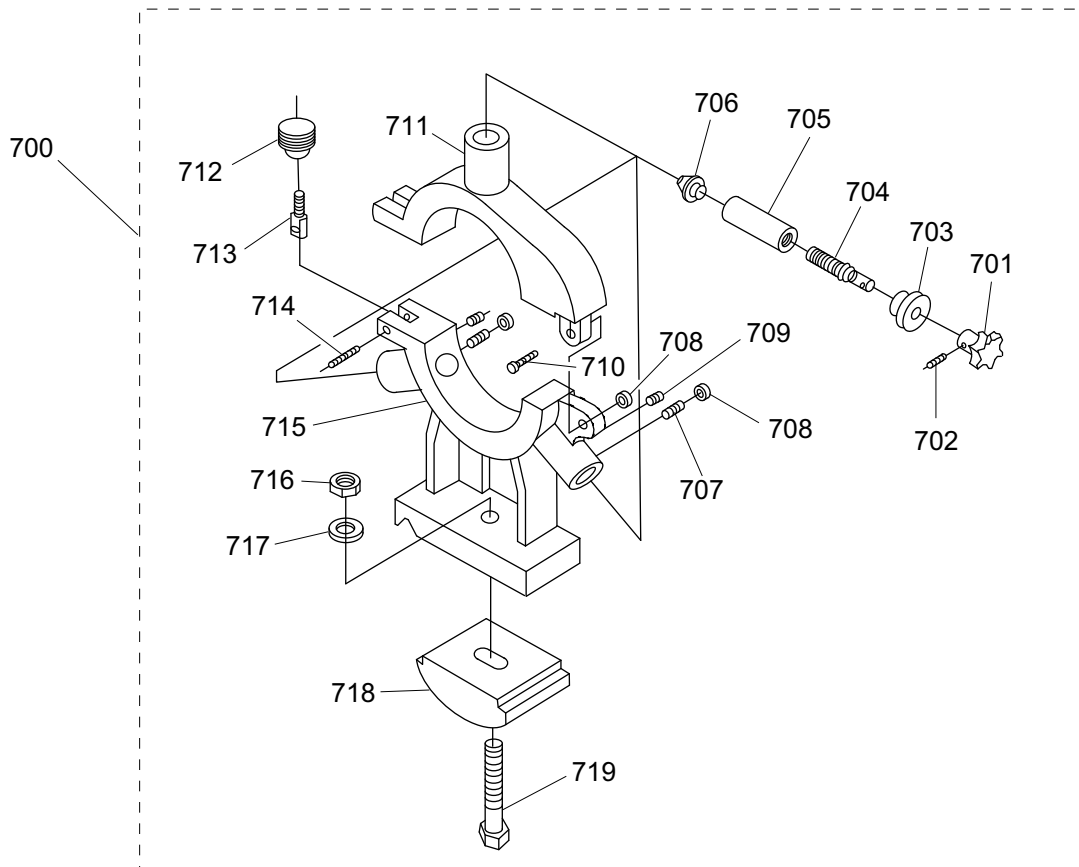

Steady Rest

REF	PART #	DESCRIPTION
700	P9249700	COMPLETE STEADY REST
701	P9249701	STAR HANDLE M8-1.25 X 30
702	PRP02M	ROLL PIN 3 X 16
703	P9249703	COLLAR
704	P9249704	ADJUSTING SCREW M8-1.25 X 40
705	P9249705	BUSHING
706	P9249706	CLAMPING BLOCK
707	PSS11M	SET SCREW M6-1 X 16
708	PN01M	HEX NUT M6-1
709	PSS03M	SET SCREW M6-1 X 8

REF	PART #	DESCRIPTION
710	PB10M	HEX BOLT M6-1 X 25
711	P9249711	STEADY REST COVER
712	P9249712	KNOB
713	P9249713	LEVER
714	PRP05M	ROLL PIN 5 X 30
715	P9249715	STEADY REST BASE
716	PN09M	HEX NUT M12-1.75
717	PW06M	FLAT WASHER 12MM
718	P9249718	CLAMP PLATE
719	PB140M	HEX BOLT M12-1.75 X 70