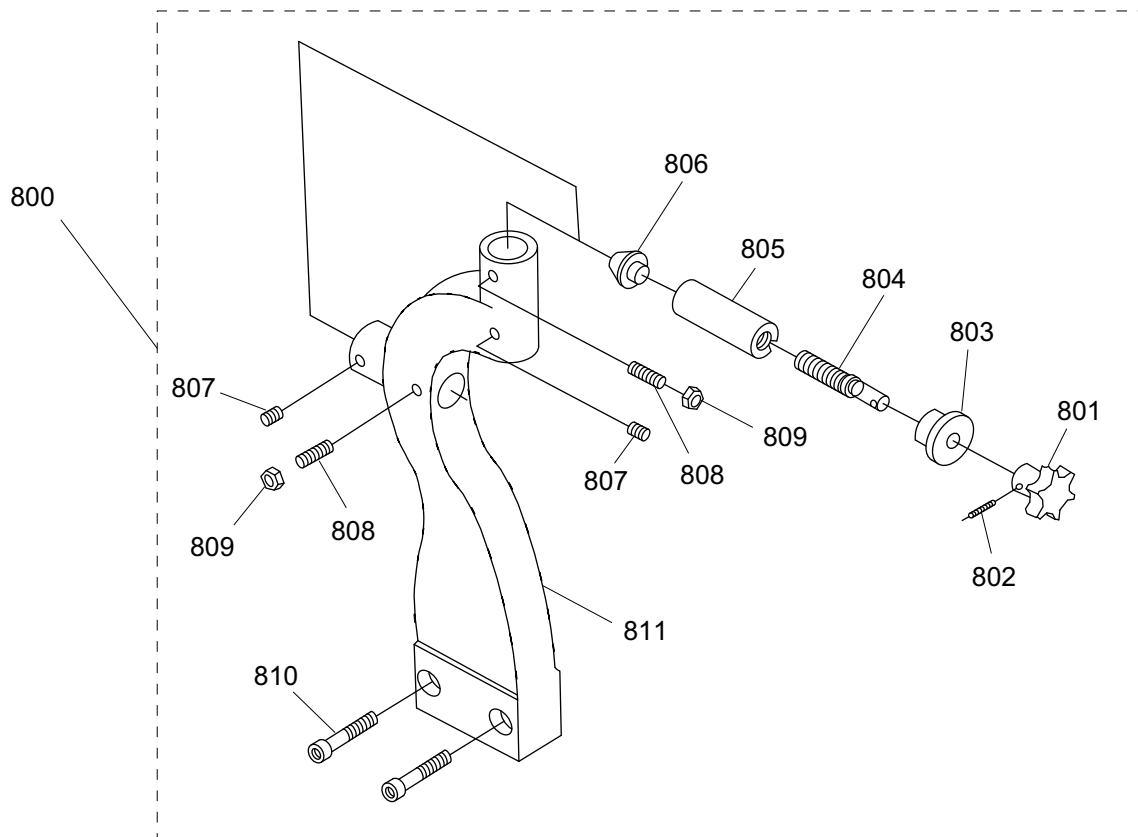

Follow Rest

REF	PART #	DESCRIPTION
800	P9249800	COMPLETE FOLLOW REST
801	P9249801	STAR HANDLE M8-1.25 X 30
802	PRP02M	ROLL PIN 3 X 16
803	P9249803	COLLAR
804	P9249704	ADJUSTING SCREW M8 X 40
805	P9249805	BUSHING

REF	PART #	DESCRIPTION
806	P9249806	CLAMPING BLOCK
807	PSS03M	SET SCREW M6-1 X 8
808	PSS11M	SET SCREW M6-1 X 16
809	PN01M	HEX NUT M6-1
810	PSB40M	CAP SCREW M8-1.25 X 35
811	P9249811	FOLLOW REST BASE