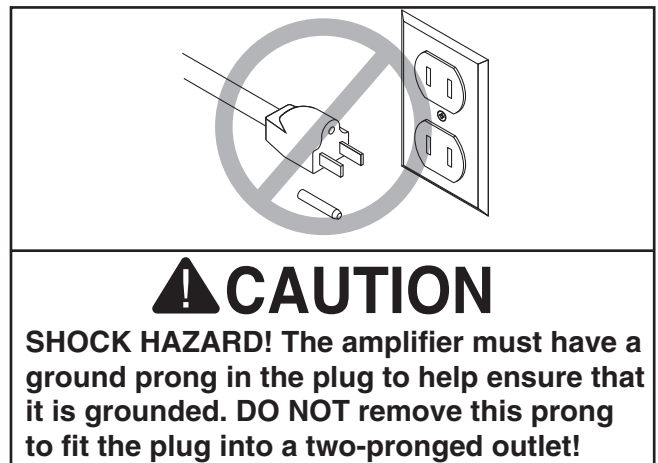

Caring For Your Amplifier

- DO NOT remove the grounding prong to fit the plug into a two-pronged outlet!
- To keep the amplifier working properly, DO NOT expose it to rain or moisture.
- DO NOT pull or lift the amplifier by the power cord.
- UNPLUG the amplifier before cleaning, and only clean with a damp cloth (no chemicals).