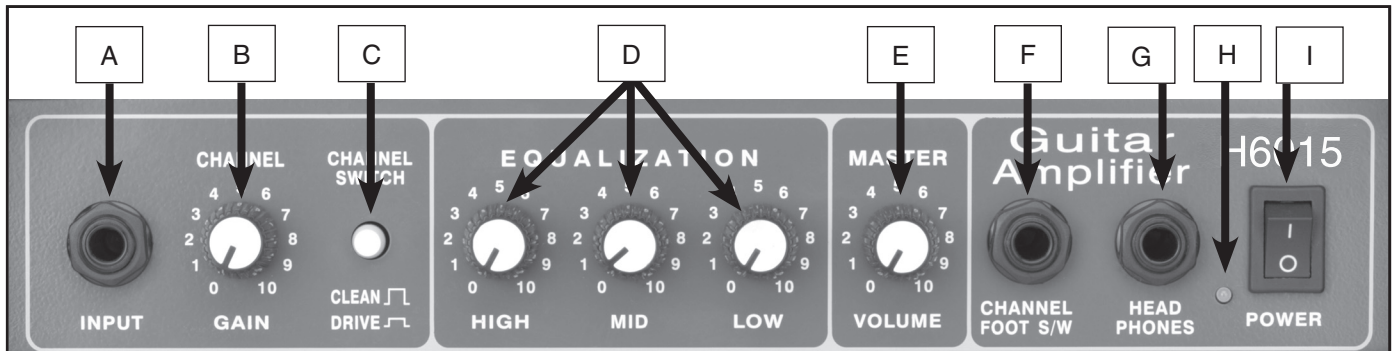

Grizzly Industrial, Inc.®

ELECTRIC GUITAR AMPLIFIER MODEL H6015 INSTRUCTION SHEET

COPYRIGHT © MARCH, 2004 BY GRIZZLY INDUSTRIAL, INC.
**WARNING: NO PORTION OF THIS MANUAL MAY BE REPRODUCED IN ANY SHAPE
OR FORM WITHOUT THE WRITTEN APPROVAL OF GRIZZLY INDUSTRIAL, INC.**
#6157 PRINTED IN KOREA

MODEL H6015 CONTROLS

- A. **INPUT:** Connect your guitar here, using a shielded instrument cable with a 1/4" jack.
- B. **CHANNEL GAIN:** Adjusts the amount of gain in the Drive Channel.
- C. **CHANNEL SWITCH:** This switch allows you to select Clean/Drive Channel.
- D. **3 BAND EQUALIZATION:** The main equalization of the Model H6015 is a classic 3-band passive network. All pass (no band cut) is attained with the controls in the full clockwise position—unlike active controls which exhibit a “flat” setting at the 12 o’clock positions.
- E. **MASTER VOLUME:** This knob controls the pre-gain volume of the amplifier.
- F. **CHANNEL FOOT SWITCH JACK:** Connect a one button foot switch here for remote control of the Clean/Drive Channel.
- G. **HEADPHONES OUTPUT:** For connection to almost any headphone with a 1/4" jack.
- H. **POWER LED:** The power LED illuminates when the power is ON.
- I. **POWER SWITCH:** Turns power ON and OFF.