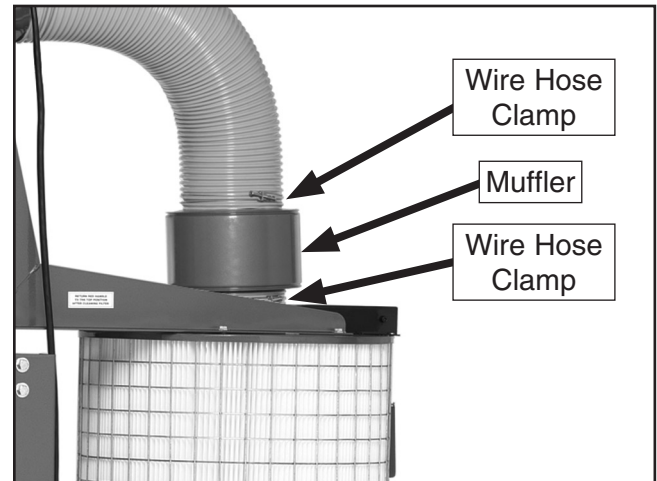

Installation Instructions

The mufflers are best installed in the outlet hose, as close to the filter as possible. The installation consists of removing a section of the outlet hose and installing the muffler in its place. Wire hose clamps are provided to secure the muffler to the outlet hose (see **Figure 1**).

To install the muffler:

1. Measure the size of the muffler body (see **Figure 2**).
2. Using a felt-tip marker, mark a section of the outlet hose equal in length to the muffler body. **IMPORTANT:** Leave at least 4" of outlet hose between the filter and the muffler.
3. Remove the portion of the outlet hose marked in **Step 2**.
4. Fit the wire hose clamps over the ends of the outlet hose and slide them back at least 2" from the opening.
5. Apply the 3 x 15mm foam tape to the top and bottom rims of the muffler (see **Figure 2**).
6. Fit the ends of the outlet hose completely over the ends of the muffler.
7. Slide the wire hose clamps down to the end of the hose near the body, then tighten them to secure the muffler in place.