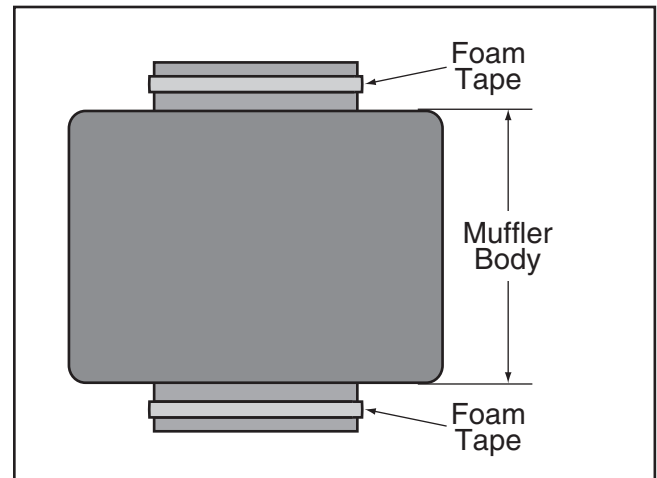

Figure 2. Size of muffler body.

If you need help installing the noise reducing kit, call our Tech Support at: (570) 546-9663.

COPYRIGHT © NOVEMBER, 2006 BY GRIZZLY INDUSTRIAL, INC. REVISED NOVEMBER, 2009.

WARNING: NO PORTION OF THIS MANUAL MAY BE REPRODUCED IN ANY SHAPE OR FORM WITHOUT THE WRITTEN APPROVAL OF GRIZZLY INDUSTRIAL, INC.

#TR8803 PRINTED IN TAIWAN