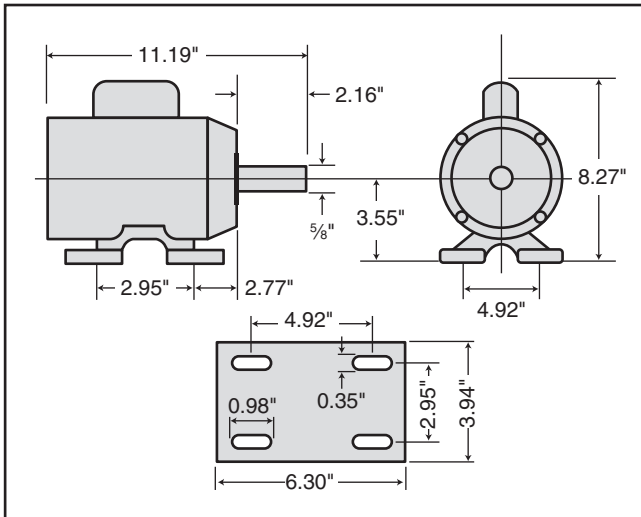

MODEL G2904

3/4 HP ELECTRIC MOTOR

INSTRUCTION SHEET

Model G2904 Specifications

Power 3/4 HP
 Cycle..... 60Hz
 Voltage 110V/220V
 Prewired 110V
 Amps 9.6A/4.8A
 RPM..... 3450
 Phase Single
 Class..... E
 Start Capacitor 200MFD 125VAC
 Dimensions..... 1 3/8" D x 2 3/8" L

Replaceable Parts

REF	PART #	DESCRIPTION
1	P2904001	S CAPACITOR COVER
2	PC200I	S CAPACITOR 200M 125V 1-3/8 X 2-3/8
3	P2904003	WIRING COVER PLATE
4	PCS007	CENTRIFUGAL SWITCH 1/2-3450
5	PCP001	CONTACT PLATE
6	P6202ZZ	BALL BEARING 6202ZZ
7	P6203ZZ	BALL BEARING 6203ZZ
8	PK15	KEY 3/16 X 3/16 X 1-1/4