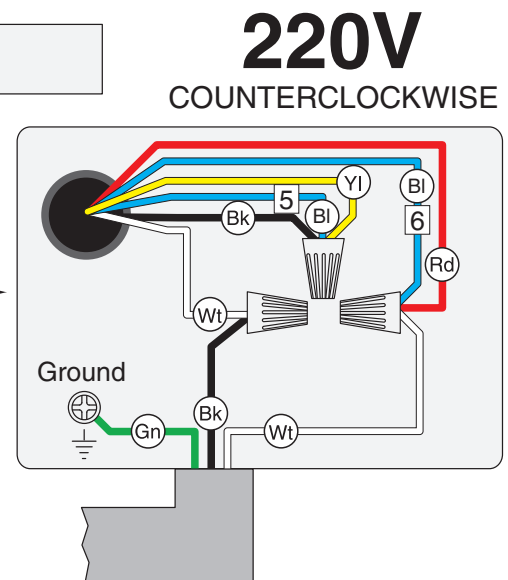

NOTICE

The motor wiring shown here is current at the time of printing, but it may not match your machine. Always use the wiring diagram inside the motor junction box.