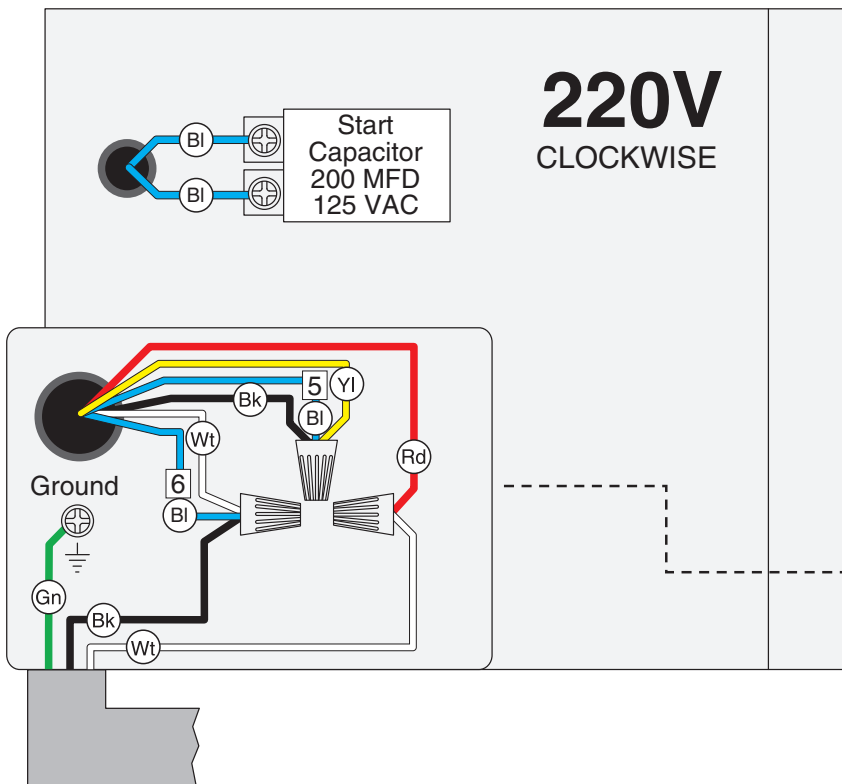

COLOR KEY	
BLACK	Bk
WHITE	Wt
GREEN	Gn
RED	Rd
YELLOW	Yl
BLUE	Bl

⚠ WARNING!
SHOCK HAZARD!
Disconnect power
before working on
wiring.