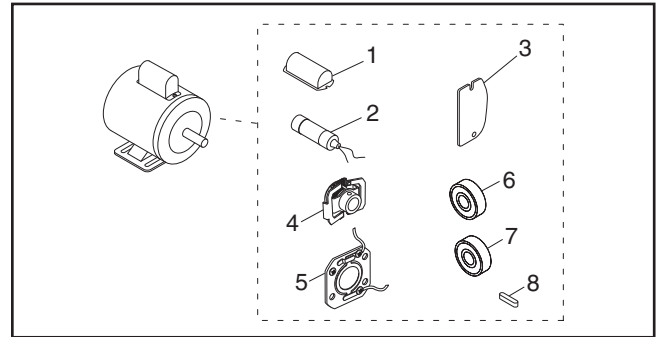

MODEL G2904

3/4 HP ELECTRIC MOTOR

INSTRUCTION SHEET

Model G2904 Specifications

Power 3/4 HP
 Cycle..... 60Hz
 Voltage 110V/220V
 Prewired 110V
 Amps 9.6A/4.8A
 RPM..... 3450
 Phase Single
 Class..... E
 Start Capacitor 200MFD 125VAC
 Dimensions..... 1 3/8" D x 2 3/8" L

Replaceable Parts

REF	PART #	DESCRIPTION
1	P2904001	S CAPACITOR COVER
2	PC200I	S CAPACITOR 200M 125V 1-3/8 X 2-3/8
3	P2904003	WIRING COVER PLATE
4	PCS007	CENTRIFUGAL SWITCH 1/2-3450
5	PCP001	CONTACT PLATE
6	P6202ZZ	BALL BEARING 6202ZZ
7	P6203ZZ	BALL BEARING 6203ZZ
8	PK15	KEY 3/16 X 3/16 X 1-1/4