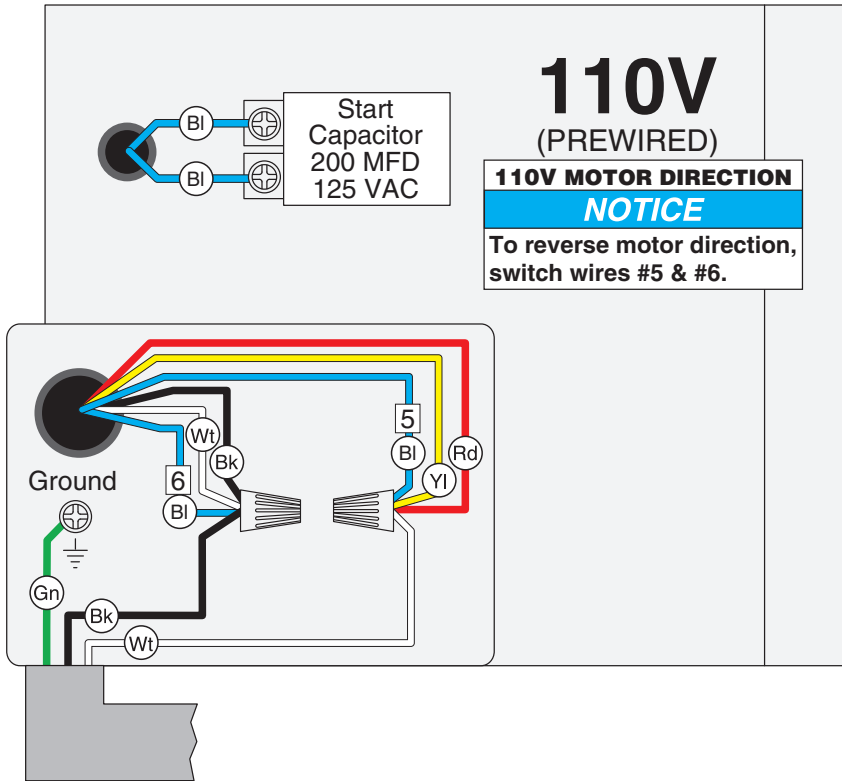

G2904 Wiring Diagram

View this page in color at www.grizzly.com.