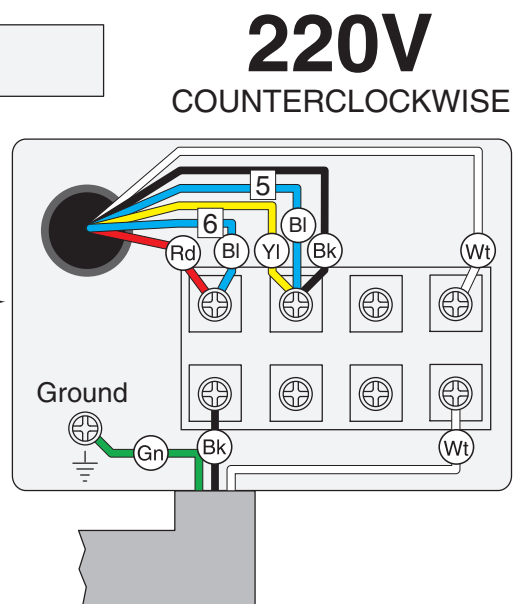

# H5378 Wiring Diagram

View this page in color at [www.grizzly.com](http://www.grizzly.com).

**COLOR KEY**

BLACK	— Bk —
WHITE	— Wt —
GREEN	— Gn —
RED	— Rd —
YELLOW	— Yl —
BLUE	— Bl —

**NOTICE**  
The motor wiring shown here is current at the time of printing, but it may not match your machine. Always use the wiring diagram inside the motor junction box.