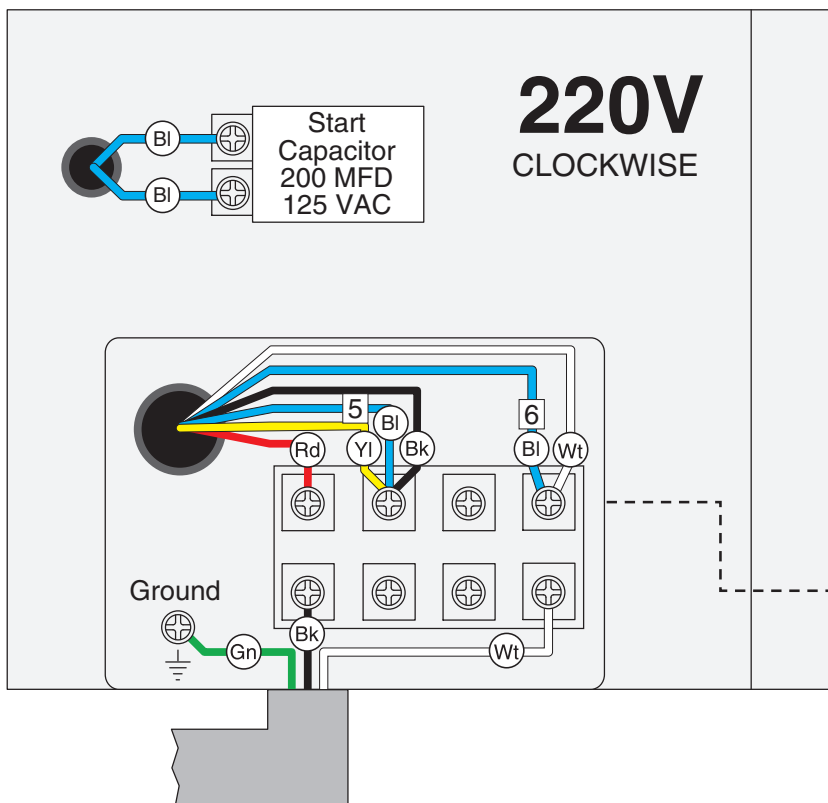

View this page in color at www.grizzly.com.

COLOR KEY

BLACK	— Bk —
WHITE	— Wt —
GREEN	— Gn —
RED	— Rd —
YELLOW	— Yl —
BLUE	— Bl —