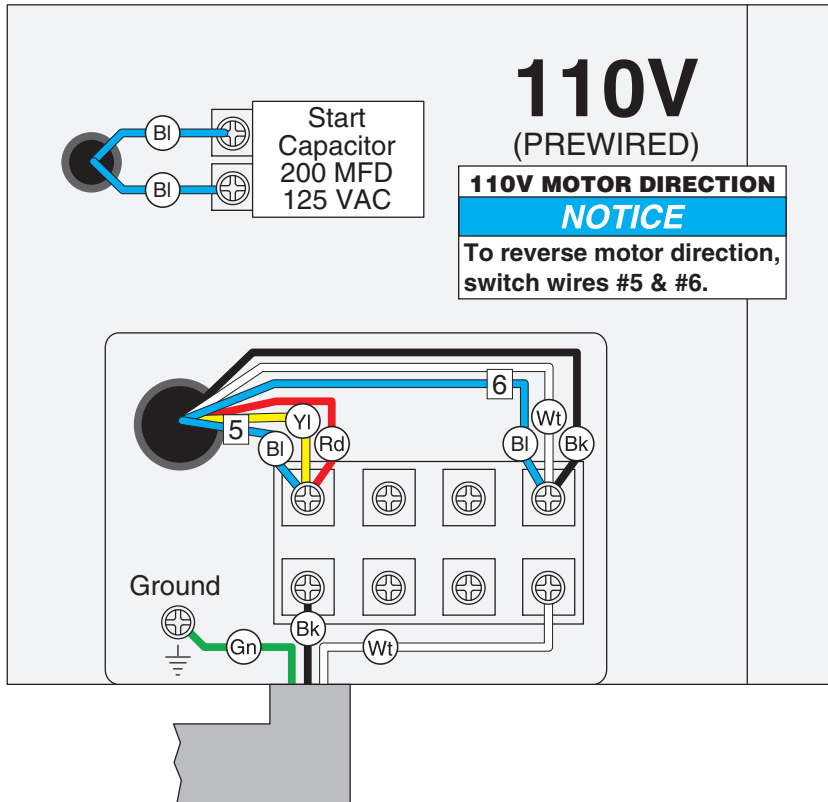

H5378 Wiring Diagram