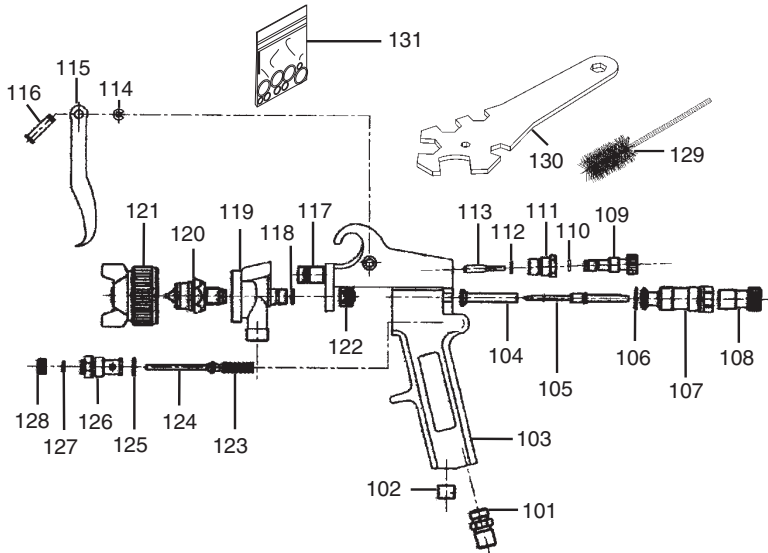

H8225 PAINT TANK

REF PART # DESCRIPTION

1	PH8225001	FLUID OUTLET ADAPTER
2	PH8225002	FLUID TUBE
3	PH8225003	HINGE PIN
4	PH8225004	COTTER PIN
5	PH8225005	LID CLAMP
6	PH8225006	WING SCREW M10-1.5 X 40
7	PH8225007	FLUID OUTLET ADAPTER
8	PN03M	HEX NUT M8-1.25
9	PH8225009	HANDLE M8-1.25
10	PH8225010	SAFETY VALVE
11	PH8225011	T-BRANCH

REF PART # DESCRIPTION

12	PH8225012	SWIVEL ADAPTER
13	PH8225013	REGULATOR
14	PH8225014	GAUGE
15	PH8225015	ADAPTER
16	PH8225016	LID ASSEMBLY
17	PH8225017	LID GASKET
18	PH8225018	TANK SHELL ASSEMBLY
19	PH8225019	MATERIAL HOSE
20	PH8225020	AIR HOSE
21	PH8225021	BARBED HOSE FITTING
22	PH8225022	COMPRESSION NUT 1/4" NPT

H8225 SPRAY GUN

REF PART #	DESCRIPTION
101	PH8225101 AIR INLET PLUG
102	PH8225102 BLOCK
103	PH8225103 GUN BODY
104	PH8225104 DIRECTION PIPE
105	PH8225105 FLUID ADJ. NEEDLE
106	PH8225106 SPECIAL WASHER
107	PH8225107 FLUID CONTROL SCREW
108	PH8225108 FLUID ADJ. SCREW
109	PH8225109 PATTERN ADJ. SCREW
110	POR0082 O-RING 2.5 X 2.1
111	PH8225111 PATTERN ADJ. KNOB
112	PH8225112 SNAP RETAINER
113	PH8225113 PATTERN ADJ. NEEDLE
114	PH8225114 TRIGGER PIN
115	PH8225115 TRIGGER
116	PH8225116 SNAP RETAINER

REF PART #	DESCRIPTION
117	PH8225117 CONNECT SCREW
118	PH8225118 SPECIAL WASHER
119	PH8225119 HEAD
120	PH8225120 FLUID NOZZLE
121	PH8225121 AIR CAP
122	PH8225122 DIRECTION SCREW
123	PH8225123 SWITCH SPRING
124	PH8225124 SWITCH PIPE
125	PH8225125 SEALING WASHER
126	PH8225126 SWITCH SEAT
127	PH8225127 SPECIAL WASHER
128	PH8225128 SPECIAL NUT
129	PH8225129 BRUSH
130	PH8225130 SERVICE WRENCH
131	PH8225131 O-RING REPAIR KIT