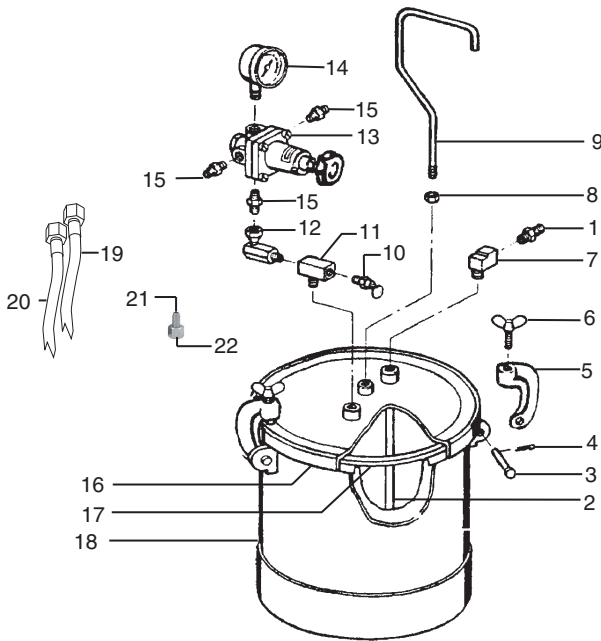

H8225 PAINT TANK

REF PART # DESCRIPTION

1	PH8225001	FLUID OUTLET ADAPTER
2	PH8225002	FLUID TUBE
3	PH8225003	HINGE PIN
4	PH8225004	COTTER PIN
5	PH8225005	LID CLAMP
6	PH8225006	WING SCREW M10-1.5 X 40
7	PH8225007	FLUID OUTLET ADAPTER
8	PN03M	HEX NUT M8-1.25
9	PH8225009	HANDLE M8-1.25
10	PH8225010	SAFETY VALVE
11	PH8225011	T-BRANCH

REF PART # DESCRIPTION

12	PH8225012	SWIVEL ADAPTER
13	PH8225013	REGULATOR
14	PH8225014	GAUGE
15	PH8225015	ADAPTER
16	PH8225016	LID ASSEMBLY
17	PH8225017	LID GASKET
18	PH8225018	TANK SHELL ASSEMBLY
19	PH8225019	MATERIAL HOSE
20	PH8225020	AIR HOSE
21	PH8225021	BARBED HOSE FITTING
22	PH8225022	COMPRESSION NUT 1/4" NPT

H8225 SPRAY GUN

REF PART #	DESCRIPTION
101	PH8225101 AIR INLET PLUG
102	PH8225102 BLOCK
103	PH8225103 GUN BODY
104	PH8225104 DIRECTION PIPE
105	PH8225105 FLUID ADJ. NEEDLE
106	PH8225106 SPECIAL WASHER
107	PH8225107 FLUID CONTROL SCREW
108	PH8225108 FLUID ADJ. SCREW
109	PH8225109 PATTERN ADJ. SCREW
110	POR0082 O-RING 2.5 X 2.1
111	PH8225111 PATTERN ADJ. KNOB
112	PH8225112 SNAP RETAINER
113	PH8225113 PATTERN ADJ. NEEDLE
114	PH8225114 TRIGGER PIN
115	PH8225115 TRIGGER
116	PH8225116 SNAP RETAINER

REF PART #	DESCRIPTION
117	PH8225117 CONNECT SCREW
118	PH8225118 SPECIAL WASHER
119	PH8225119 HEAD
120	PH8225120 FLUID NOZZLE
121	PH8225121 AIR CAP
122	PH8225122 DIRECTION SCREW
123	PH8225123 SWITCH SPRING
124	PH8225124 SWITCH PIPE
125	PH8225125 SEALING WASHER
126	PH8225126 SWITCH SEAT
127	PH8225127 SPECIAL WASHER
128	PH8225128 SPECIAL NUT
129	PH8225129 BRUSH
130	PH8225130 SERVICE WRENCH
131	PH8225131 O-RING REPAIR KIT