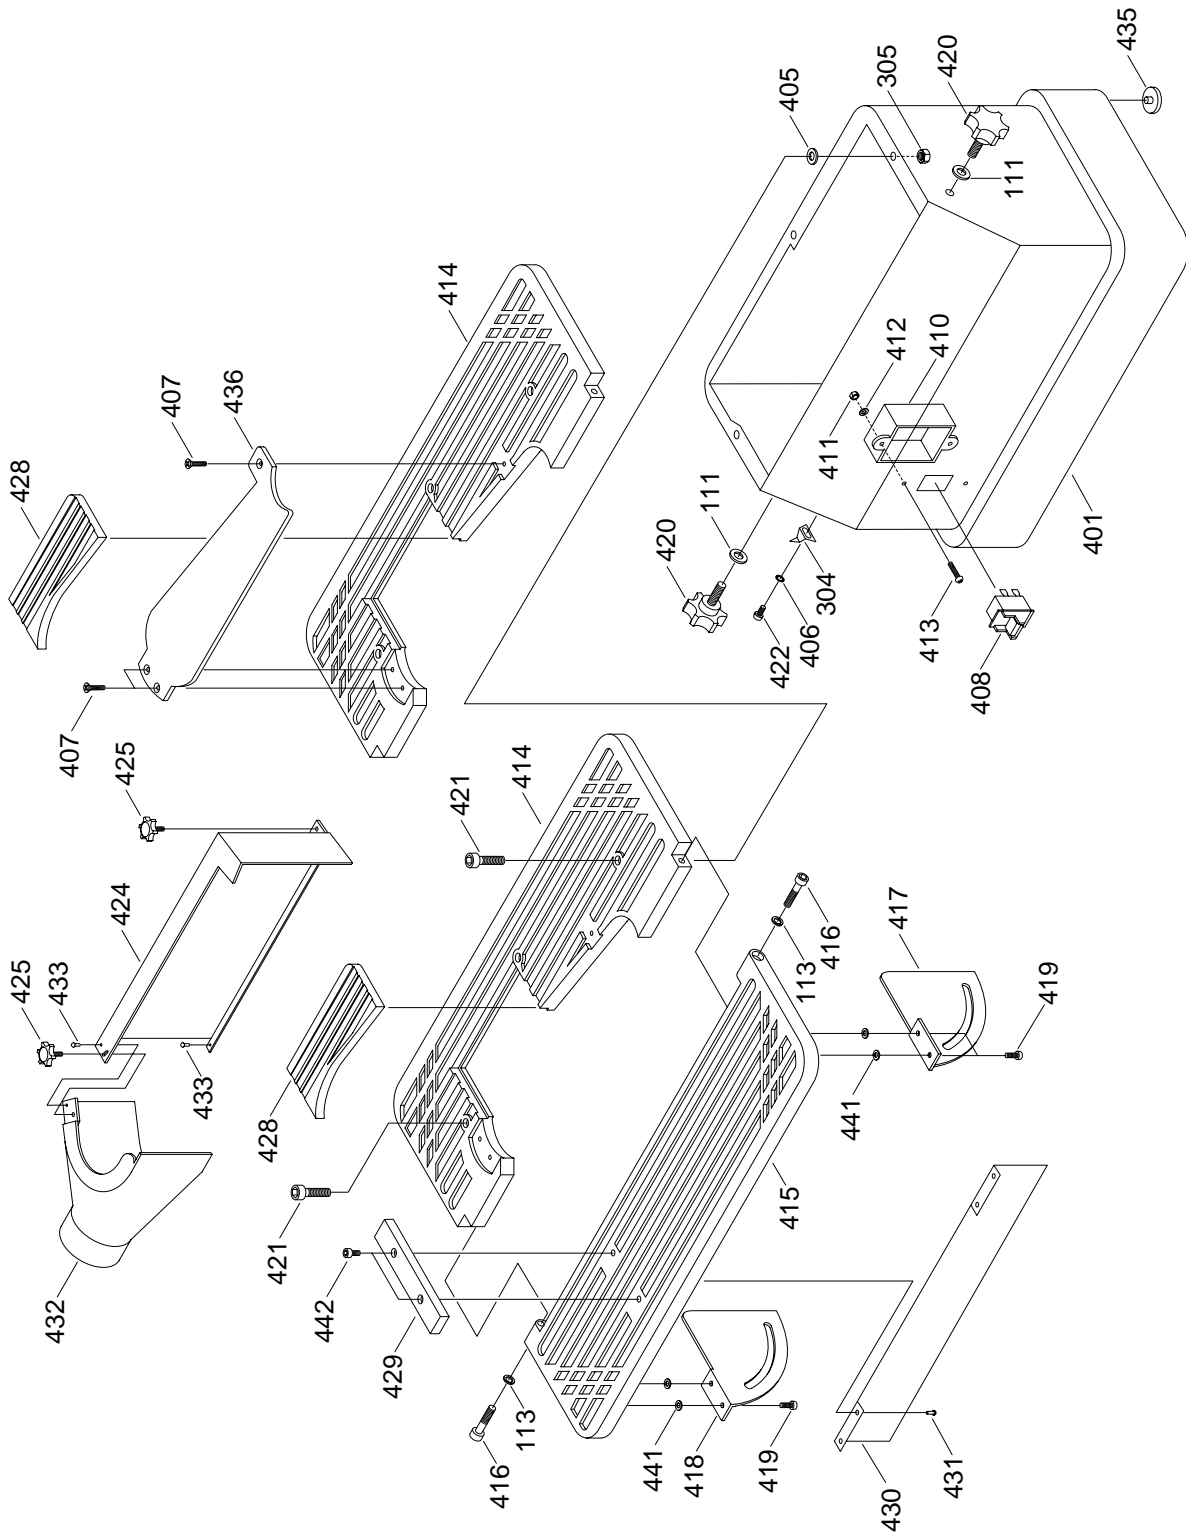

OSCILLATING EDGE SANDER
MODEL G1173
PARTS LIST

COPYRIGHT © PENDING 1994 BY GRIZZLY IMPORTS, INC.
**WARNING: NO PORTION OF THIS MANUAL MAY BE REPRODUCED IN ANY SHAPE
OR FORM WITHOUT THE WRITTEN APPROVAL OF GRIZZLY IMPORTS, INC.**
NOVEMBER, 1994. PRINTED IN USA

XVI. TABLE ASSEMBLY DIAGRAM

XVII. MAIN BODY ASSEMBLY DIAGRAM

XVIII. PARTS LIST

REF#	PART#	DESCRIPTION
101	P1173101	MOTOR
102	P1173102	RUBBER DRIVE WHEEL
103	PW03M	FLAT WASHER 6mm
104	P1173104	SPECIAL WASHER
105	P1173105	KEY 5 x 5 x 89mm
106	P1173106	CAP SCREW M6 -1.0 X 15 L.H.
107	P1173107	SPACER
108	P6000	BEARING 6000-2RS
110	PB07M	HEX BOLT M8 - 1.25 X 25
111	PW01M	FLAT WASHER 8mm
112	G2126	SEE CATALOG
113	PLW03M	LOCK WASHER 6mm
115	PW03M	FLAT WASHER 6mm
116	G3573	SEE CATALOG
201	P1173201	DRIVE DRUM
202	P1173202	DRIVE SHAFT
203	P6001	BEARING 6001-2RS
204	PR04M	SNAP RING 6mm
205	P1173205	WORM
206	PSB01M	CAP SCREW M6-1.0 X 16
207	P1173207	DRIVE DRUM BRACKET
208	P1173208	GEAR SHAFT
209	P1173209	WORM GEAR
210	P204M	FLAT WASHER 10mm
211	PN02M	HEX NUT M10 - 1.5
212	P1173212	ADJUST SCREW
215	P1173215	COVER
301	P1173301	BELT PLATEN
302	P1173302	SPRING
303	P1173303	LEVER
304	P1173304	POINTER
305	PLN04M	LOCK NUT M8 - 1.25
306	P1173306	BRACKET
307	PSB02M	CAP SCREW M6 - 1.0 x 20
308	P1173308	HEXAGONAL SHAFT
309	P1173309	SPRING
310	P1173310	WHEEL
311	P1173311	SNAP RING 8mm
312	PRP41M	ROLL PIN 6 x 12