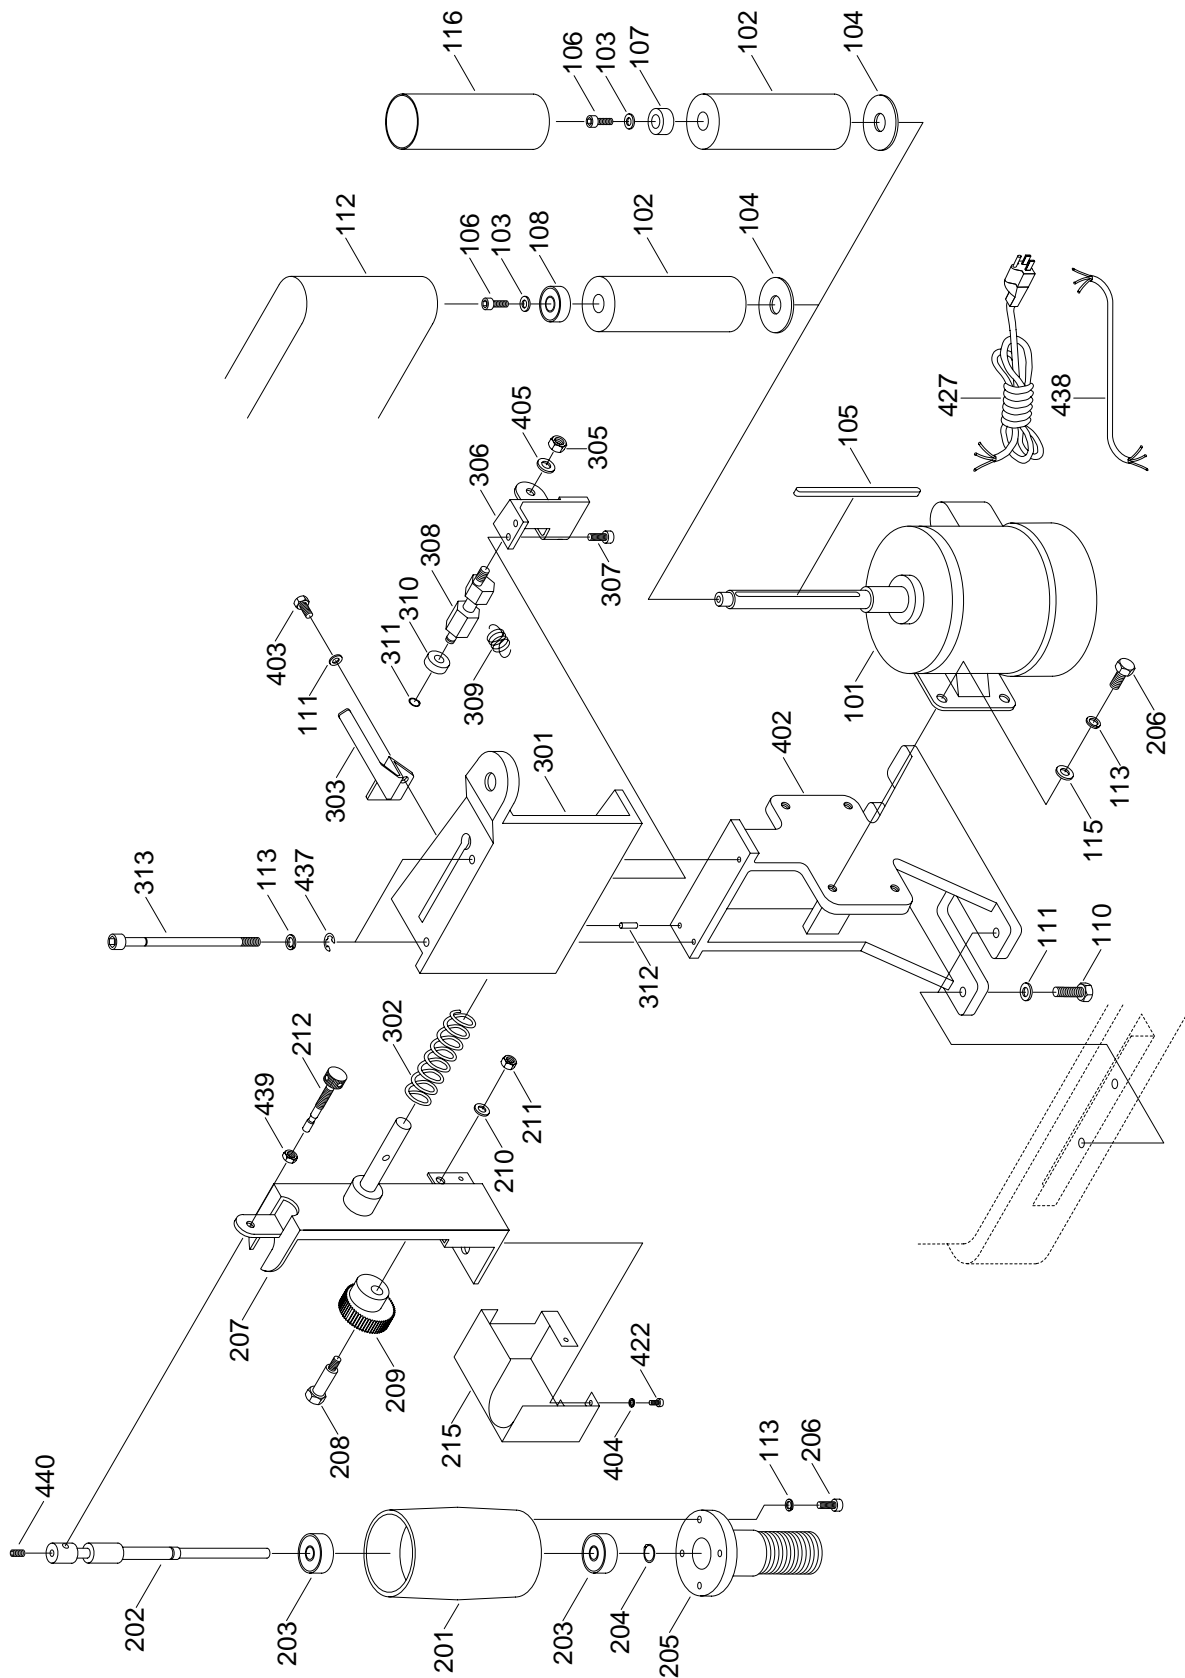

OSCILLATING EDGE SANDER
MODEL G1173
PARTS LIST

COPYRIGHT © PENDING 1994 BY GRIZZLY IMPORTS, INC.
**WARNING: NO PORTION OF THIS MANUAL MAY BE REPRODUCED IN ANY SHAPE
OR FORM WITHOUT THE WRITTEN APPROVAL OF GRIZZLY IMPORTS, INC.**
NOVEMBER, 1994. PRINTED IN USA

XVI. TABLE ASSEMBLY DIAGRAM

XVII. MAIN BODY ASSEMBLY DIAGRAM

XVIII. PARTS LIST

REF#	PART#	DESCRIPTION
101	P1173101	MOTOR
102	P1173102	RUBBER DRIVE WHEEL
103	PW03M	FLAT WASHER 6mm
104	P1173104	SPECIAL WASHER
105	P1173105	KEY 5 x 5 x 89mm
106	P1173106	CAP SCREW M6 -1.0 X 15 L.H.
107	P1173107	SPACER
108	P6000	BEARING 6000-2RS
110	PB07M	HEX BOLT M8 - 1.25 X 25
111	PW01M	FLAT WASHER 8mm
112	G2126	SEE CATALOG
113	PLW03M	LOCK WASHER 6mm
115	PW03M	FLAT WASHER 6mm
116	G3573	SEE CATALOG
201	P1173201	DRIVE DRUM
202	P1173202	DRIVE SHAFT
203	P6001	BEARING 6001-2RS
204	PR04M	SNAP RING 6mm
205	P1173205	WORM
206	PSB01M	CAP SCREW M6-1.0 X 16
207	P1173207	DRIVE DRUM BRACKET
208	P1173208	GEAR SHAFT
209	P1173209	WORM GEAR
210	P204M	FLAT WASHER 10mm
211	PN02M	HEX NUT M10 - 1.5
212	P1173212	ADJUST SCREW
215	P1173215	COVER
301	P1173301	BELT PLATEN
302	P1173302	SPRING
303	P1173303	LEVER
304	P1173304	POINTER
305	PLN04M	LOCK NUT M8 - 1.25
306	P1173306	BRACKET
307	PSB02M	CAP SCREW M6 - 1.0 x 20
308	P1173308	HEXAGONAL SHAFT
309	P1173309	SPRING
310	P1173310	WHEEL
311	P1173311	SNAP RING 8mm
312	PRP41M	ROLL PIN 6 x 12