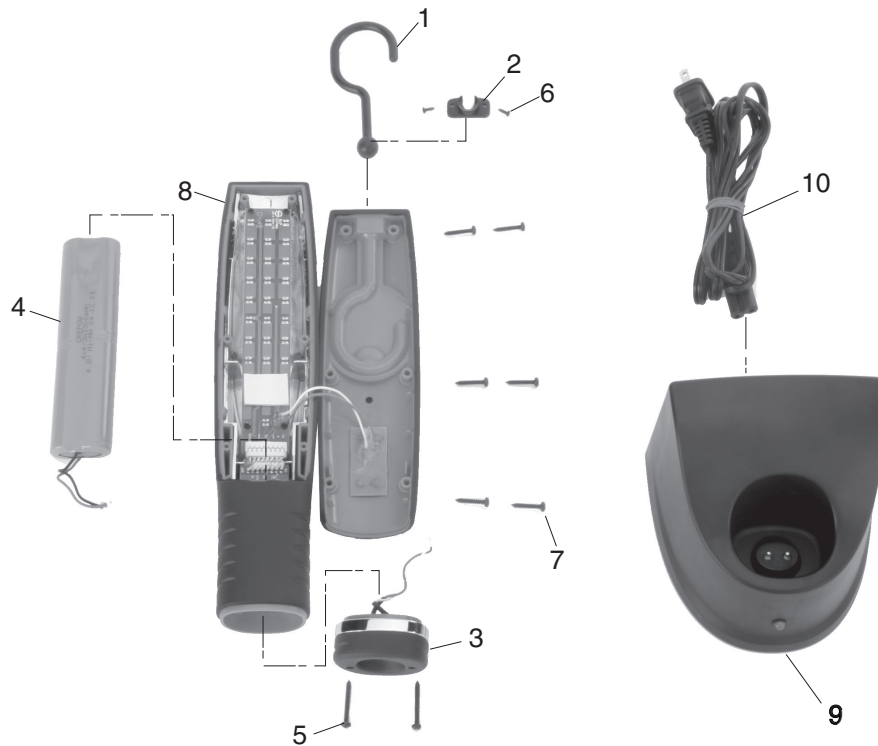

H7517 Parts Breakdown and List

REF	PART #	DESCRIPTION
1	PH7517001	HOOK
2	PH7517002	HOOK BRACKET
3	PH7517003	END CAP
4	PH7517004	BATTERY 4.8V 3300MA/H-NI-H
5	PH7517005	TAP SCREW M3 X 25
6	PH7517006	TAP SCREW M2 X 6
7	PHTEK9M	TAP SCREW M3 X 15
8	PH7517008	WORK LIGHT
9	PH7517009	CHARGER
10	PH7517010	CORD

COPYRIGHT © FEBRUARY, 2005 BY GRIZZLY INDUSTRIAL, INC.
**WARNING: NO PORTION OF THIS MANUAL MAY BE REPRODUCED IN ANY SHAPE
OR FORM WITHOUT THE WRITTEN APPROVAL OF GRIZZLY INDUSTRIAL, INC.**
#BL6956 PRINTED IN CHINA