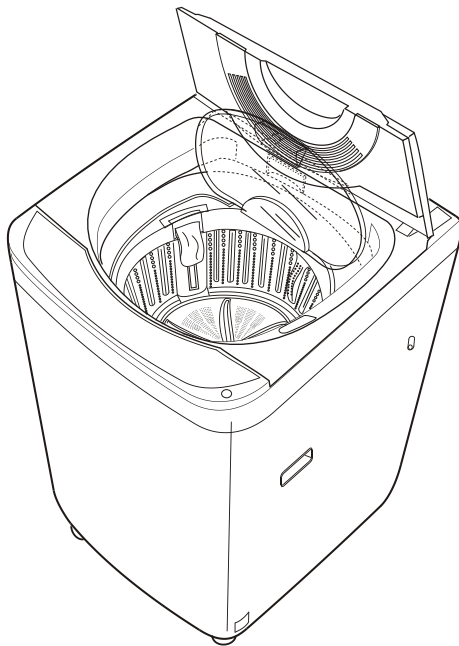

HLP22P
Fuzzy Computerized Automatic Washing Machine

Service Manual

● Features

- Two-drive, two-half, saving half water, saving half time
- Standard washing only costs 25 minutes
- Fuzzy control, reserve washing function
- 8 types of automatic programs, 10 steps of water level selection
- Free setting on soak time, wash time, spin time and rinse times, meeting your personal demand

Haier Group