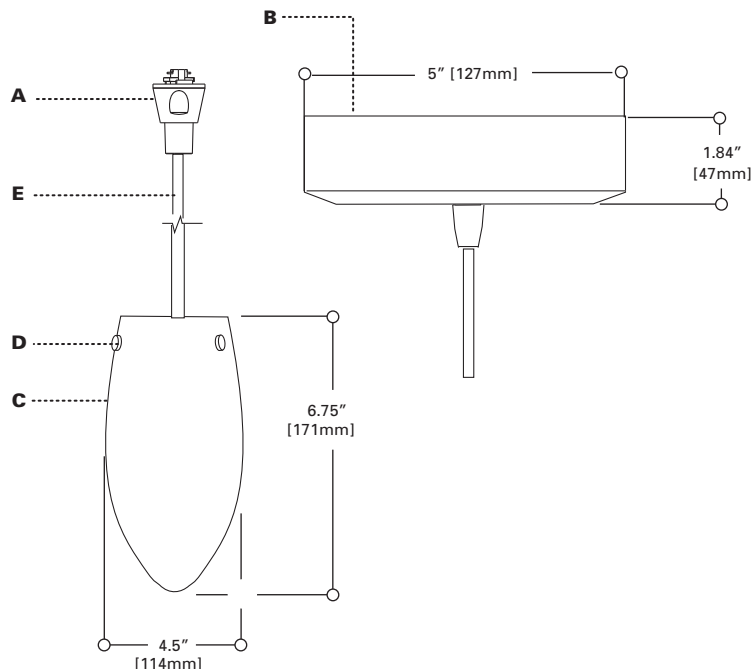

Catalog #		Type
Project		
Comments		Date
Prepared by		

SPECIFICATION FEATURES

A ... Electrical Quick Lock Adapter - Linea

Polycarbonate housing. Attaches electrically and mechanically anywhere along Linea Channel.

D ... Finial

Machined brass finial.

E ... Cord

Field adjustable 8' long 18AWG clear-jacketed cord.

Labels

ETL Classified.

LV2DRPSML H2DRPSML

**Art Glass Low Voltage
Pendant
Small Drop
50W MR16/T4**

Surface
Linea
Wireway

ORDERING INFORMATION

	DRP		4		SML	
Track LV2= Linea Track H2=Low Voltage Surface Mount	Style DRP=Drop	Finial Finish AH=Aluminum Haze BRZ=Bronze (H2 only)	Lamp Type (not included) 4=12V MR16, T4	Attachment Finish LV2, H2 Blank =Same as Finial BRZ=Bronze (H2 only) P=White MB=Black	Shade Size SML=Small	Shade Colors AmberIce=Amber Ice AmberWeb=Amber Web Blueberry=Blueberry Swirl Butterscotch=Butterscotch Twist Candy=Candy Apple Caramel=Caramel Cherries=Cherries Jubilee Coconut-Tahitian Coconut Indigo=Indigo Irish=Irish Coffee Licorice=Black Licorice Marshmallow=Marshmallow Swirl MossyIce=Mossy Ice MossyWeb=Mossy Web Plum=Plum Wine Rocky=Rocky Road Sandstone=Sandstone Sea Moss=Sea Moss Smoke=Smoke Spumoni=Spumoni