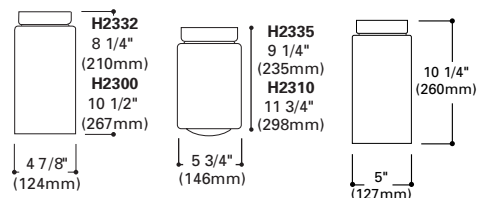

H2240 Continental Shade

Notes: 14" diameter shade with a luminescent concentric louver. White spun aluminum body with 48" cord and white ceiling canopy.

Finish: White (P)

Lamp: 60W A19, 75W A19, 100W A19, 150W A21

CEILING MOUNT

H2310 R40 Open Downlight

H2335 R40 Open Downlight

Finish: White (P), Bronze (BZ)

Lamp: 150W BR40

H2300 R30 Open Downlight

H2332 R30 Open Downlight

Finish: White (P), Bronze (BZ)

Lamp: 75W R30

H1310 R30 Downlight with Baffle

Finish: White (P), Bronze (BZ)

Lamp: 75W R30

Notes: UL Damp Location Listed