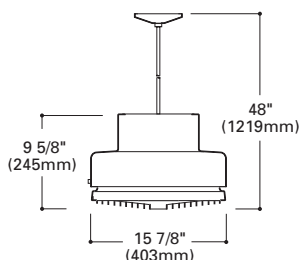

H2220 RLM Shade

Notes: 16" diameter shade. White baked enamel with 48" cord and white ceiling canopy.

Finish: White (P)

Lamp: 60W A19, 75W A19, 100W A19, 150W A21

P

H2240 Continental Shade

Notes: 14" diameter shade with a luminescent concentric louver. White spun aluminum body with 48" cord and white ceiling canopy.

H2332 R30 Open Downlight

Finish: White (P), Bronze (BZ)

Lamp: 75W R30

H1310 R30 Downlight with Baffle

Finish: White (P), Bronze (BZ)

Lamp: 75W R30

Notes: UL Damp Location Listed

CEILING MOUNT