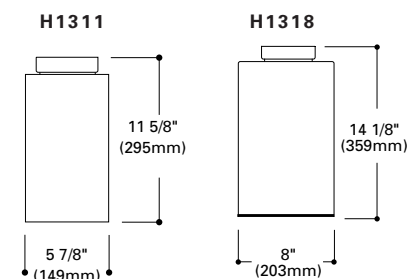

CEILING MOUNT

H1311 R40 Downlight with Baffle (150W Only)

H1318 R40 Downlight with Baffle

Finish: White (P), Bronze (BZ)

Lamp: H1311- 150W BR40

H1318 - 300W BR40

Notes: UL Damp Location Listed