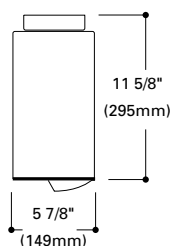

H2220 RLM Shade

Notes: 16" diameter shade. White baked enamel with 48" cord and white ceiling canopy.

Finish: White (P)

Lamp: 60W A19, 75W A19, 100W A19, 150W A21

P

H2240 Continental Shade

Notes: 14" diameter shade with a luminescent concentric louver. White spun aluminum body with 48" cord and white ceiling canopy.

Finish: White (P)

Lamp: 60W A19, 75W A19, 100W A19, 150W A21

CEILING MOUNT

H2310 R40 Open Downlight

H2335 R40 Open Downlight

Finish: White (P), Bronze (BZ)

Lamp: 150W BR40

H2300 R30 Open Downlight

H2332 R30 Open Downlight

Finish: White (P), Bronze (BZ)

Lamp: 75W R30

H1310 R30 Downlight with Baffle

Finish: White (P), Bronze (BZ)

Lamp: 75W R30

Notes: UL Damp Location Listed

CEILING MOUNT

H1311 R40 Downlight with Baffle (150W Only)

H1318 R40 Downlight with Baffle

Finish: White (P), Bronze (BZ)

Lamp: H1311- 150W BR40

H1318 - 300W BR40

Notes: UL Damp Location Listed

CEILING MOUNT WALL WASHER

H1317 R40 Baffle Downlight/Wall Washer

Finish: White (P), Bronze (BZ)

Lamp: 150W BR40

Notes: UL Damp Location Listed