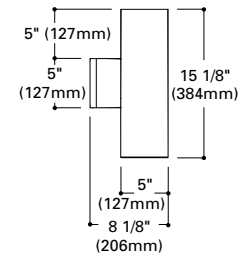

WALL MOUNT DOWNLIGHT/UPLIGHT

H1316 Baffle Downlight/Uplight
Finish: White (P), Bronze (BZ)
Lamps: (2) 150W BR40/PAR38

H2355 Open Downlight/Uplight
Finish: White (P), Bronze (BZ)
Lamps: (2) 150W BR40/PAR38

Notes: UL Damp Location Listed