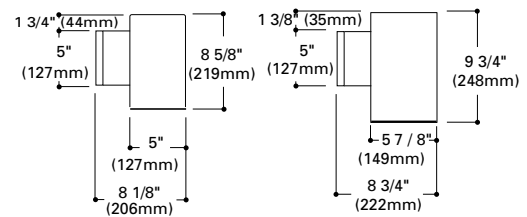

H2351 Wall Mount Downlight

Finish: White (P), Bronze (BZ)

Lamp: 100W A19

Notes: UL Wet Location Listed