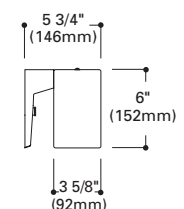

PENDANT MOUNT

H1319 Baffle Downlight
Finish: White (P), Bronze (BZ)
Lamp: 300W R40

H1312 Baffle Downlight
Finish: White (P), Bronze (BZ)
Lamp: 150W BR40, 150W PAR38

H2320 Open Downlight
Finish: White (P), Bronze (BZ)
Lamp: 150W BR40, 150W PAR38

Notes: UL Damp Location Listed

WALL MOUNT UPLIGHT/DOWNLIGHT

H1315 Baffle Downlight/Uplight
Finish: White (P), Bronze (BZ)
Lamps: (2) 65W BR30

H2353 Open Downlight/Uplight
Finish: White (P), Bronze (BZ)
Lamps: (2) 65W BR30

Notes: UL Damp Location Listed

WALL MOUNT DOWNLIGHT/UPLIGHT

H1316 Baffle Downlight/Uplight
Finish: White (P), Bronze (BZ)
Lamps: (2) 150W BR40/PAR38

H2355 Open Downlight/Uplight
Finish: White (P), Bronze (BZ)
Lamps: (2) 150W BR40/PAR38

Notes: UL Damp Location Listed

WALL MOUNT

H1313 Downlight with Coilex Baffle
Finish: White (P), Bronze (BZ)
Lamp: 65W BR30

H1314 Downlight with Coilex Baffle
Finish: White (P), Bronze (MB)
Lamp: 150W BR40

Notes: UL Damp Location Listed

H2351 Wall Mount Downlight

Finish: White (P), Bronze (BZ)

Lamp: 100W A19

Notes: UL Wet Location Listed