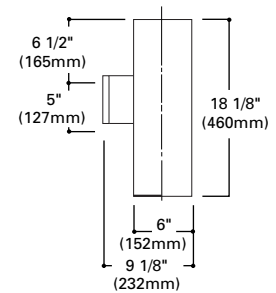

WALL MOUNT

H1313 Downlight with Coilex Baffle
Finish: White (P), Bronze (BZ)
Lamp: 65W BR30

H1314 Downlight with Coilex Baffle
Finish: White (P), Bronze (MB)
Lamp: 150W BR40

Notes: UL Damp Location Listed