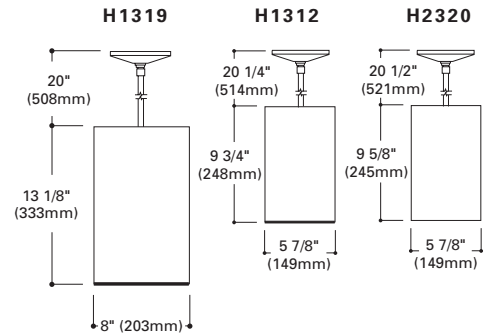

WALL MOUNT UPLIGHT/DOWNLIGHT

H1315 Baffle Downlight/Uplight
Finish: White (P), Bronze (BZ)
Lamps: (2) 65W BR30

H2353 Open Downlight/Uplight
Finish: White (P), Bronze (BZ)
Lamps: (2) 65W BR30

Notes: UL Damp Location Listed