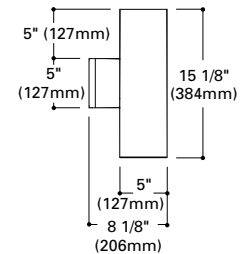

WALL MOUNT DOWNLIGHT/UPLIGHT

H1316 Baffle Downlight/Uplight
Finish: White (P), Bronze (BZ)
Lamps: (2) 150W BR40/PAR38

H2355 Open Downlight/Uplight
Finish: White (P), Bronze (BZ)
Lamps: (2) 150W BR40/PAR38

Notes: UL Damp Location Listed