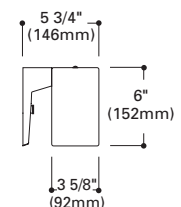

PENDANT MOUNT

H1319 Baffle Downlight
Finish: White (P), Bronze (BZ)
Lamp: 300W R40

H1312 Baffle Downlight
Finish: White (P), Bronze (BZ)
Lamp: 150W BR40, 150W PAR38

H2320 Open Downlight
Finish: White (P), Bronze (BZ)
Lamp: 150W BR40, 150W PAR38

Notes: UL Damp Location Listed

WALL MOUNT UPLIGHT/DOWNLIGHT

H1315 Baffle Downlight/Uplight
Finish: White (P), Bronze (BZ)
Lamps: (2) 65W BR30

H2353 Open Downlight/Uplight
Finish: White (P), Bronze (BZ)
Lamps: (2) 65W BR30

Notes: UL Damp Location Listed

WALL MOUNT DOWNLIGHT/UPLIGHT

H1316 Baffle Downlight/Uplight
Finish: White (P), Bronze (BZ)
Lamps: (2) 150W BR40/PAR38

H2355 Open Downlight/Uplight
Finish: White (P), Bronze (BZ)
Lamps: (2) 150W BR40/PAR38

Notes: UL Damp Location Listed

WALL MOUNT

H1313 Downlight with Coilex Baffle
Finish: White (P), Bronze (BZ)
Lamp: 65W BR30

H1314 Downlight with Coilex Baffle
Finish: White (P), Bronze (MB)
Lamp: 150W BR40

Notes: UL Damp Location Listed

H2351 Wall Mount Downlight

Finish: White (P), Bronze (BZ)

Lamp: 100W A19

Notes: UL Wet Location Listed