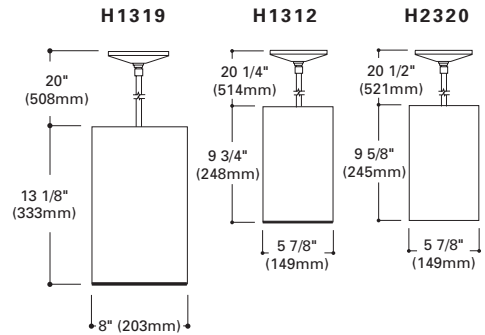

WALL MOUNT UPLIGHT/DOWNLIGHT

H1315 Baffle Downlight/Uplight
Finish: White (P), Bronze (BZ)
Lamps: (2) 65W BR30

H2353 Open Downlight/Uplight
Finish: White (P), Bronze (BZ)
Lamps: (2) 65W BR30

Notes: UL Damp Location Listed