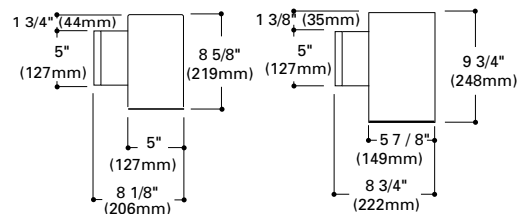

H2351 Wall Mount Downlight

Finish: White (P), Bronze (BZ)

Lamp: 100W A19

Notes: UL Wet Location Listed