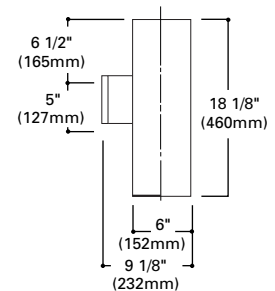

WALL MOUNT

H1313 Downlight with Coilex Baffle
Finish: White (P), Bronze (BZ)
Lamp: 65W BR30

H1314 Downlight with Coilex Baffle
Finish: White (P), Bronze (MB)
Lamp: 150W BR40

Notes: UL Damp Location Listed