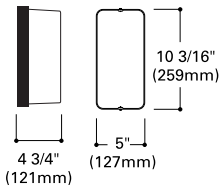

Wall or Ceiling Mount Opal Rectangle Diffusers

- **H2561** 60W A19
- **H2562** 13W Compact Fluorescent Lamp (120V input)

Notes: Frosted Diffuser with Die Cast Black Base. UL Wet Location Listed. Includes tamper resistant screws (SD2925 Screwdriver required)