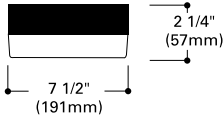

H2542 7 1/2" Decorative Square Opal Diffuser

- **Finish:** Frosted polycarbonate Diffuser with Black Base
- **Lamp:** 20W Circline Fluorescent Lamp
- **Notes:** UL Damp Location Listed, H2541 includes tamper resistant screws (SD2925 Screwdriver required)