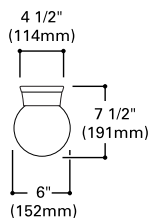

H2400 Cast Bracket Opal Ceiling Mount Glass Sphere

- **Lamp:** 100W A19
- **Finishes:** Aluminum (AL), Black (MB)

Notes: UL Wet Location Listed.