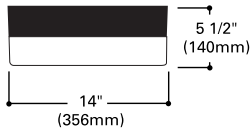

14" Decorative Round Opal Diffusers

- **H2552** (2) 60W A19
- **H2552FL28** 28W 2D Fluorescent Lamp (120V input)
- **H2552EFL28U** 28W 2D Fluorescent Lamp with Electronic Ballast (120/277V universal input)
- **H2553** (1) 22W and (1) 32W Circline Fluorescent (120V input)

Notes: Frosted Polycarbonate Diffuser with Black Base. UL Damp Location Listed. Includes tamper resistant screws (SD2925 Screwdriver required)