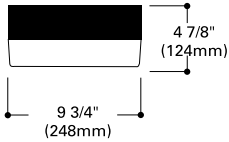

### 10" Decorative Square Opal Diffusers

- H2540** 60W A19
- H2540EFL21** 21W 2D Fluorescent Lamp with Electronic Ballast
- H2541** 22W Circline Fluorescent Lamp

**Notes:** Frosted polycarbonate Diffuser with Black Base. UL Damp Location Listed, includes tamper resistant screws