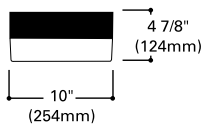

10" Decorative Round Opal Diffusers

- **H2550** (2) 60W A19
- **H2550FL16** 16W 2D Fluorescent Lamp (120V input)
- **H2550EFL16** 16W 2D Fluorescent Lamp with Electronic Ballast (120V input)
- **H2551** 22W Circline Fluorescent (120V input)

Notes: Frosted polycarbonate Diffuser with Black Base. UL Damp Location Listed. Includes tamper resistant screws (SD2925 Screwdriver required)