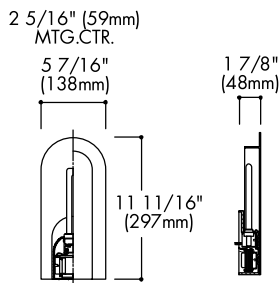

DIMENSIONS

**DECO
H2579**

**COMPACT
FLUORESCENT**

ORDERING INFORMATION

SAMPLE NUMBER: H2579 P

Sconces	Finish
H2579=Compact Fluorescent 13W TT (Halo Z63)	P = White Insert Panel PB= Polished Brass Insert Panel PC= Polished Chrome Insert Panel B = Satin Brass Insert Panel

Accessory: H979P Oversize Canopy for use with standard 4" Junction box.

DESCRIPTION

The Nautilus provides a diffuse lens for soft ambient lighting. Diffuse backlight provides separation from the wall plane. UL Listed for damp location. Meets ADA requirements. May be wall or ceiling mounted.

120V AC input only.

Finishes: W, A