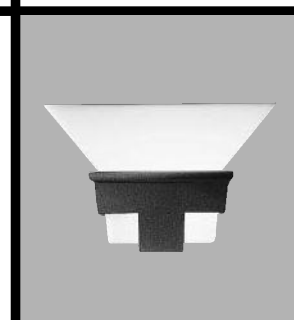

DIMENSIONS / CANDLEPOWER DISTRIBUTION

ZEPHYR H2592 H2593

INCANDESCENT/
COMPACT
FLUORESCENT

ORDERING INFORMATION

SAMPLE NUMBER: H2592 GS

Sconces

Finish

H2592=Incandescent
60W A19, 75W A19, 100W A19,
H2593=Compact Fluorescent
13W DTT (Halo Z64)

P= White
GS= Grey Stone