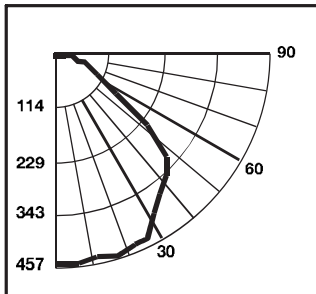

Diffuser
GDK12=12" Glass Diffuser Kit

Note: Accessories should be ordered separately.

COOPER LIGHTING

ADV030747

PHOTOMETRICS

Candlepower Distribution

Test No. 11870.0
H2601
 Lamp=100WA19
 Lumens=1750
 Spacing Criteria=1.3
 Efficiency=60.7%