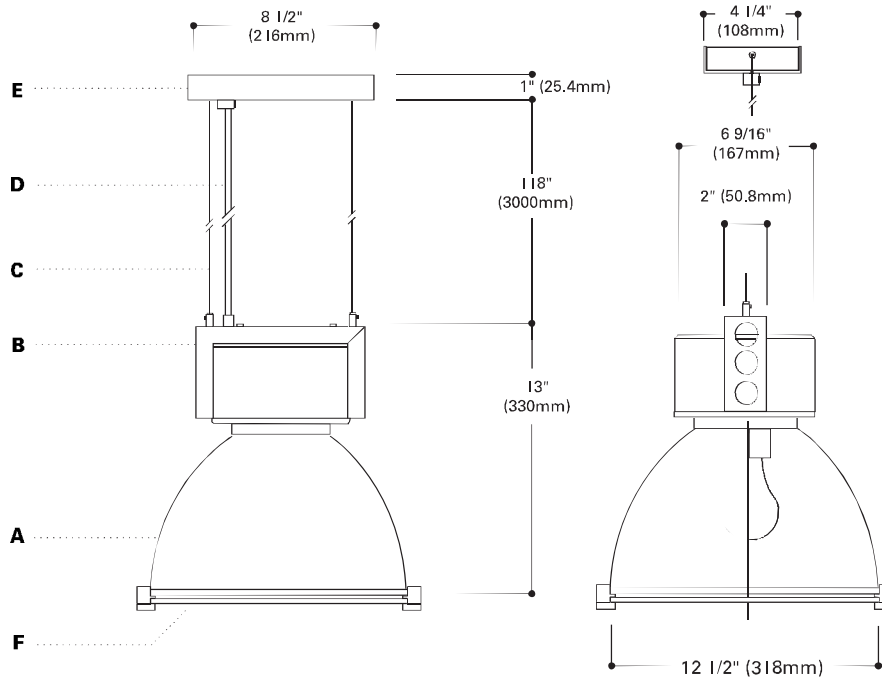

plugs into a mating connector in the ballast/socket housing. The power supply connector simplifies installation and fixture servicing. The other end of the cable is attached through the canopy with a strain relief allowing full mounting height adjustment.

an octagon or square (4 x 4) trade box. A plaster reducing ring with 2 3/4" trade size mounting center is required when using a 4 x 4 trade box.

F...Glass Diffuser

Optional glass diffuser provides even light distribution and shields fixture interior from insects and dirt. Diffuser attaches to reflector with two cylindrical clamps.

PENDANT DOWNLIGHT

ORDERING INFORMATION

SAMPLE NUMBER: H2601SL

Pendant

--

H2601SL=12" Diameter Aluminum Reflector
Pendant Downlight, Silver

Accessories

--