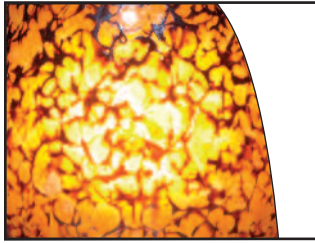

SHADE COLORS

Halo Art Glass shades may vary in color, pattern and shape due to their handmade nature. Slight imperfections add to their charm and unique character.

Shown below are swatches of available shade finishes. Please note that the representations of these color swatches are subject to certain limitations due to variations of printing and viewing equipment.

Amber Ice