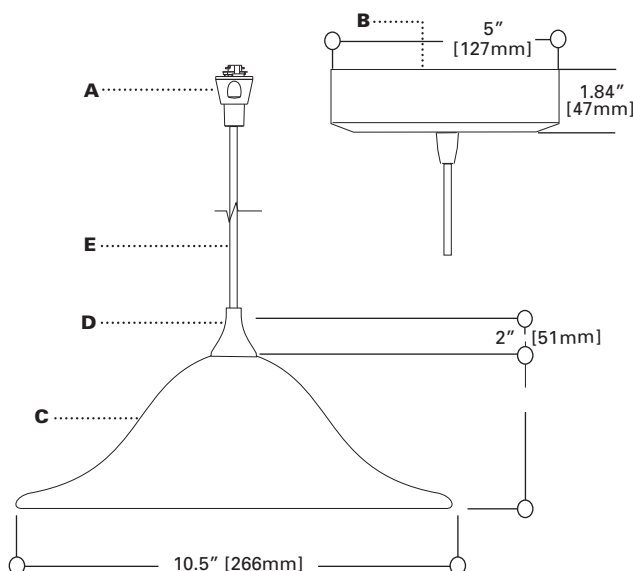

ORDERING INFORMATION

Track LV2= Linea Track H2=Low Voltage Surface Mount	TMP	4	SML	Shade Colors AmberIce=Amber Ice AmberWeb=Amber Web Blueberry=Blueberry Swirl Butterscotch=Butterscotch Twist Candy=Candy Apple Caramel=Caramel Cherries=Cherries Jubilee Coconut-Tahitian Coconut Indigo=Indigo Irish=Irish Coffee Licorice=Black Licorice Marshmallow=Marshmallow Swirl MossyIce=Mossy Ice MossyWeb=Mossy Web Plum=Plum Wine Rocky=Rocky Road Sandstone=Sandstone Sea Moss=Sea Moss Smoke=Smoke Spumoni=Spumoni
Style TMP=Trumpet	Finial Finish AH=Aluminum Haze BRZ=Bronze	Lamp Type (not included) 4=12V MR16, T4	Attachment Finish Blank=Same as Finial BRZ=Bronze (H2 only) P=White MB=Black Shade Size SML=Small