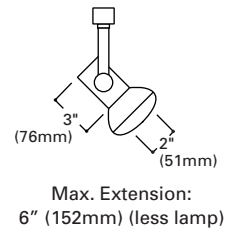

L702 Universal Lampholder

Finish: White (P), Black (MB)
Lamp: 300W R, 75W PAR16, 50W PAR20, 75W PAR30L (long neck lamp only), 150W PAR38