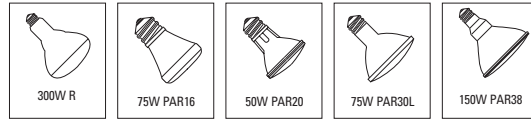

L703 Universal Lampholder

Finish: White (P), Black (MB)
Lamp: 300W R, 75W PAR16, 50W PAR20, 75W PAR30L (long neck lamp only), 150W PAR38
Accessories: L280 Light Shield