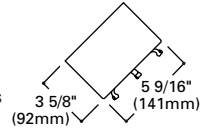

**L280 Accessory Light Shield**

**Finish:** White (P), Black (MB)  
**Lamp:** PAR38 only  
**Accessories:** L200 Color Filters or L272 and L275 Louvers  
 (Shown with L1700, order lampholder separately)