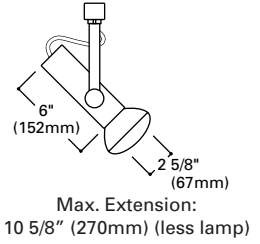

L700 Universal Lampholder

Finish: White (P), Black (MB)
Lamp: 300W R, 250W PAR38
Accessories: L280 Light Shield