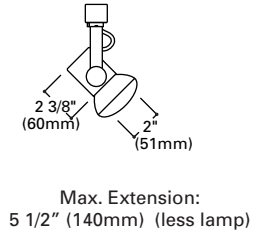

L703 Universal Lampholder

Finish: White (P), Black (MB)
Lamp: 300W R, 75W PAR16, 50W PAR20, 75W PAR30L (long neck lamp only), 150W PAR38
Accessories: L280 Light Shield