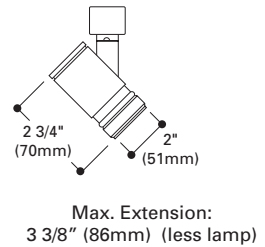

L1735 Universal Lampholder

Finish: White (P), Black (MB)
Lamp: 75W PAR16, 50W PAR20, 75W PAR30, 150W PAR38

Lampholder/Track Compatibility

L700	Halo Single and 2-Circuit	Halo 4-Circuit	Halo "LA" Architectural	Lazer Track
L703	L650, L651, L652, L653	L963 Converter required for use with Halo 4-Circuit:	LA1L Converter required for use with Halo "LA" Linear Architectural Track:	LZR102, LZR104, LZR106, LZR108
L702	L641, L642, L643	L621, L622, L623	LA631, LA632, LA633	
L1735	L611, L612, L613 L1631, L1632