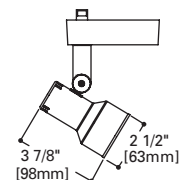

Max. Extension:
8 1/4" (210mm)

LZR406 Low Voltage Step Cylinder with Integral 12V Electronic Transformer

Finish: White (P), Black (MB)
Lamp: 50W12V MR16
Accessory: L100 Series Lenses