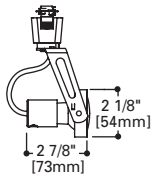

Max. Extension:
10 1/2" (267mm)

LZR311 Roundback Cylinder

Finish: White (PL), Black (MBL)
Lamp: 50W 120V MR16 (GU10 OR GZ10 Base)
Lamp Included

Max. Extension:
5.8" (147mm)

LZR312 Step Cylinder

Finish: White (PL), Black (MBL)
Lamp: 50W 120V MR16 (GU10 OR GZ10 Base)
Lamp Included

Max. Extension:
5.6" (142mm)

LZR316 Gimbal Ring

Finish: White (P), Black (MB)
Lamp: 50W 120V MR16 (GU10 OR GZ10 Base)
Lamp Included

Max. Extension:
9 1/4" (235mm)

LZR405 Low Voltage Roundback Cylinder with Integral 12V Electronic Transformer