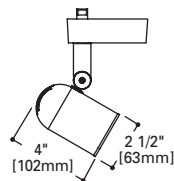

Max. Extension:
10 1/2" (267mm)

LZR311 Roundback Cylinder

Finish: White (PL), Black (MBL)
Lamp: 50W 120V MR16 (GU10 OR GZ10 Base)
Lamp Included

Max. Extension:
5.8" (147mm)

LZR312 Step Cylinder

Finish: White (PL), Black (MBL)
Lamp: 50W 120V MR16 (GU10 OR GZ10 Base)
Lamp Included

Max. Extension:
5.6" (142mm)

LZR316 Gimbal Ring

Finish: White (P), Black (MB)
Lamp: 50W 120V MR16 (GU10 OR GZ10 Base)
Lamp Included

Max. Extension:
9 1/4" (235mm)

LZR405 Low Voltage Roundback Cylinder with Integral 12V Electronic Transformer