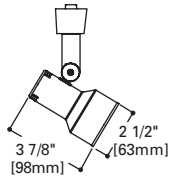

Max. Extension:
10 1/2" (267mm)

LZR311 Roundback Cylinder

Finish: White (PL), Black (MBL)
Lamp: 50W 120V MR16 (GU10 OR GZ10 Base)
Lamp Included

Max. Extension:
5.8" (147mm)

LZR312 Step Cylinder

Finish: White (PL), Black (MBL)
Lamp: 50W 120V MR16 (GU10 OR GZ10 Base)
Lamp Included

Max. Extension:
5.6" (142mm)

LZR316 Gimbal Ring

Finish: White (P), Black (MB)
Lamp: 50W 120V MR16 (GU10 OR GZ10 Base)
Lamp Included

Max. Extension:
9 1/4" (235mm)

LZR405 Low Voltage Roundback Cylinder with Integral 12V Electronic Transformer