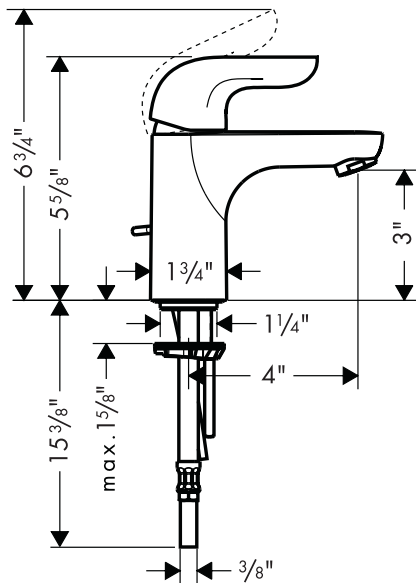

## Product Features

- Single hole installation
- Single control with ceramic cartridge
- Flexible supply hoses
- Includes pop-up drain
- 1.5 gpm max.

## Installation Notes

- 3/8" supply hoses – requires 3/8" compression fittings

The measurements shown are for reference only.

Products and specifications shown are subject to change without notice.

Specification sheet revised 1/2009