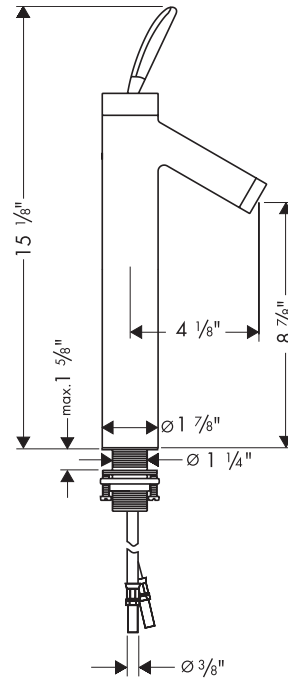

Axor Starck Lav Mixer - Tall, without Pop-up Assembly 10028XX1

Available in Chrome (00), Brushed Nickel (82)

Product Specification

- Single hole installation
- Single handle operation
- Ceramic cartridge
- No drain or pull rod
- Created for vessel-type sinks
- ADA compliant
- Flow rate 2.2 gpm
- Hole size in mounting surface 1 3/8"
- Max. mounting surface thickness 1 5/8"
- 3/8" supply hoses – requires 3/8" compression fittings (not included)