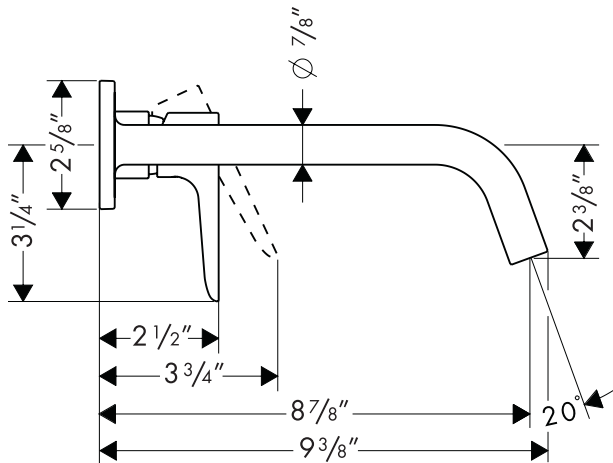

Available Finishes

Chrome

34116001

Brushed Nickel

34116821

Required Accessories

Rough

34111181

Optional Accessories

Grid drain

06400XX0

The measurements shown are for reference only.

Products and specifications shown are subject to change without notice.

Specification sheet revised 6/2008

AXOR®
hansgrohe