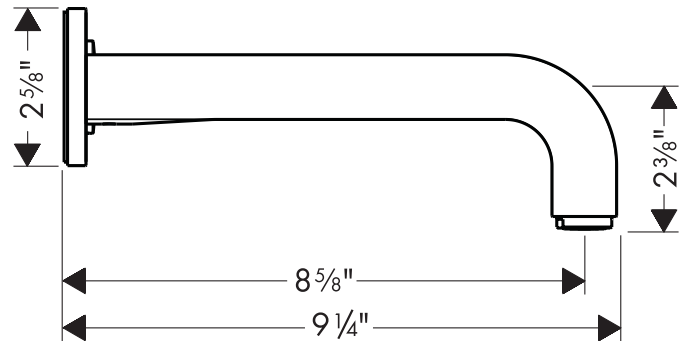

## Product Specification

Ceramic cartridge  
Cascade no-clog aerator  
ADA compliant  
Flow rate 2.2 gpm  
Requires rough valve 38111181 (not included)

Available accessory:  
Grid drain 060400000

**hansgrohe**