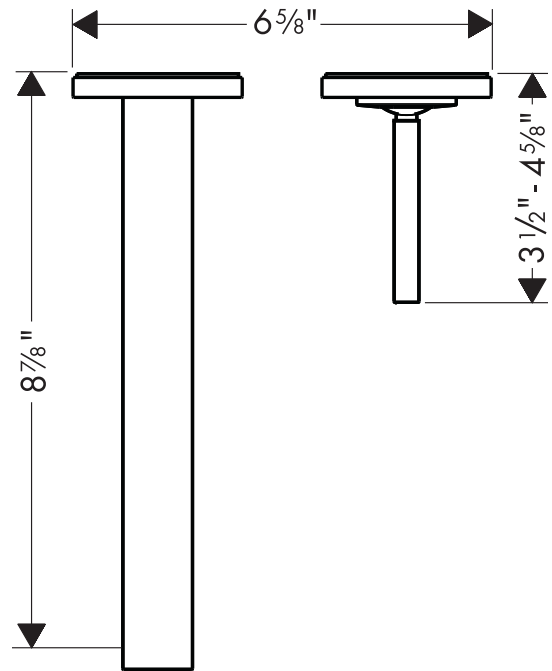

## Product Specification

Ceramic cartridge  
Cascade no-clog aerator  
ADA compliant  
Flow rate 2.2 gpm  
Requires rough valve 38111181 (not included)

Available accessory:  
Grid drain 060400000

**hansgrohe**