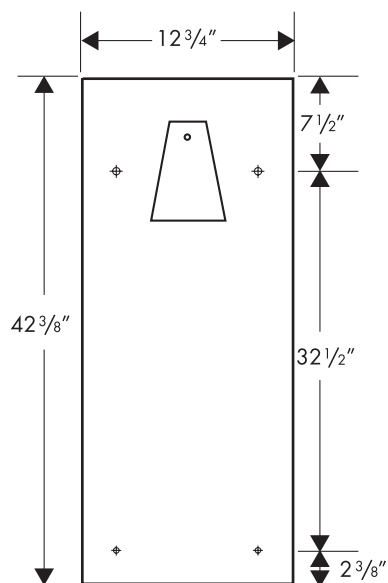

Product Features

- Frosted glass lamp
- Uses 40 W bulb, E14 base
- Includes mounting clips

Available Finishes

Chrome

40141000

The measurements shown are for reference only.

Products and specifications shown are subject to change without notice.