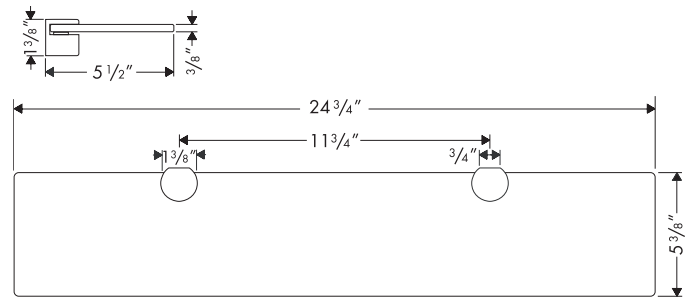

Axor Glass Shelf 41550XX0

Available in Chrome (00), Brushed Nickel (82)

Product Specification

Solid brass holders
Frosted crystal glass shelf

hangrohe

Free Manuals Download Website

<http://myh66.com>

<http://usermanuals.us>