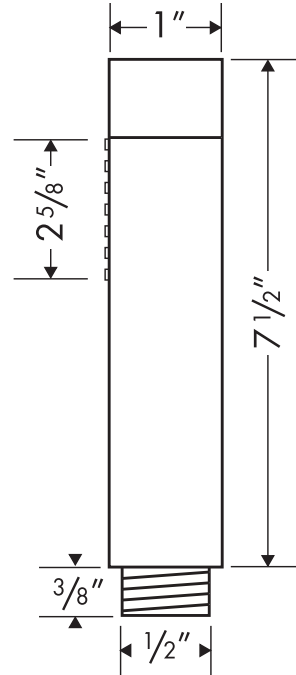

Starck Handshower

28532XX1

Available in Chrome (00), Brushed Nickel (82)

Product Specification

Two spray modes: full and mono
Rubit™ cleaning system
Fits all 1/2" handshower hoses
Flow rate 2.5 gpm

hansgrohe