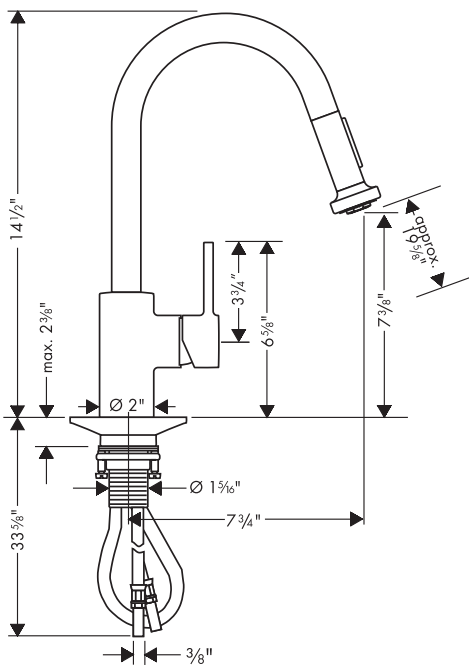

## Product Features

- Solid brass
- Ceramic cartridge
- Pull-down spray with two spray modes: full and needle
- Quiet, durable nylon hose
- Spout swivels 360°
- 2.2 gpm
- Protection against backflow provided by check valve

## Optional Accessories

10" baseplate	06473XX0
Soap dispenser	06328XX0

## Installation Notes

- 3/8" supply hoses – requires 3/8" compression fittings

The measurements shown are for reference only.

Products and specifications shown are subject to change without notice.

Specification sheet revised 5/2008