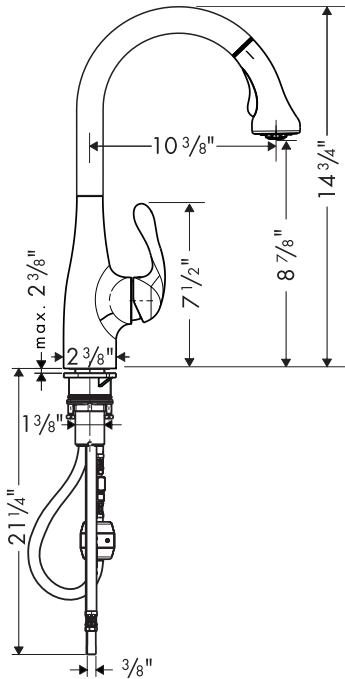

Product Features

- Solid brass
- M2 ceramic cartridge
- Ergonomic pull-down handspray with full and needle spray
- Pull-down nylon hose for quiet, long lasting service
- Spout swivels 150°
- 2.2 gpm

Available Finishes

Chrome	04066000
Steel Optik	04066860

Installation Notes

- 3/8" supply hoses – requires 3/8" compression fittings

The measurements shown are for reference only.

Products and specifications shown are subject to change without notice.