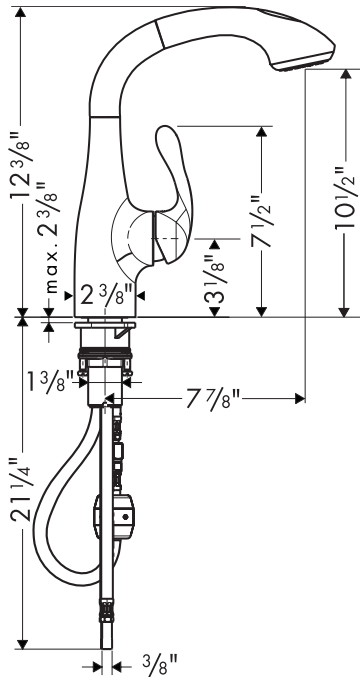

# Allegro E Prep Kitchen Faucet, Pull-Out

04067XX0

## Product Features

- Solid brass
- M2 ceramic cartridge
- Ergonomic pull-out handspray with full and needle spray
- Toggle diverter
- Pull-out nylon hose for quiet, long lasting service
- Spout swivels 150°
- Protection against backflow provided by check valve
- 2.2 gpm

## Installation Notes

- 3/8" supply hoses - requires 3/8" compression fittings

The measurements shown are for reference only.

Products and specifications shown are subject to change without notice.

Specification sheet revised 4/2008