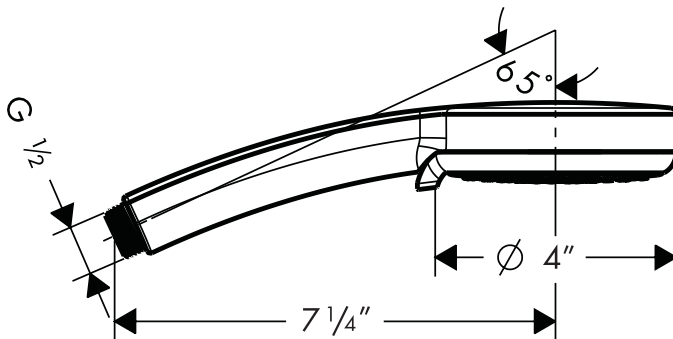

Available Finishes

Chrome

04073000

Brushed Nickel

04073820

Polished Brass

04073930

The measurements shown are for reference only.

Products and specifications shown are subject to change without notice.

Specification sheet revised 1/2009

hansgrohe