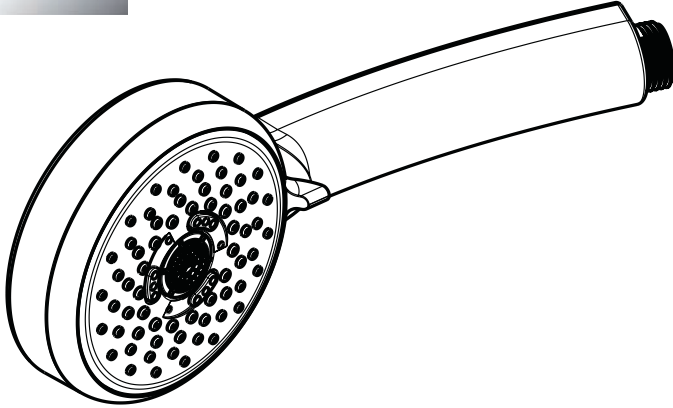

## Product Features

- Oversized spray face
- Quiclean™ cleaning system
- Three spray modes: full, massage, turbo
- 75 no-clog spray channels
- 2.5 gpm max.