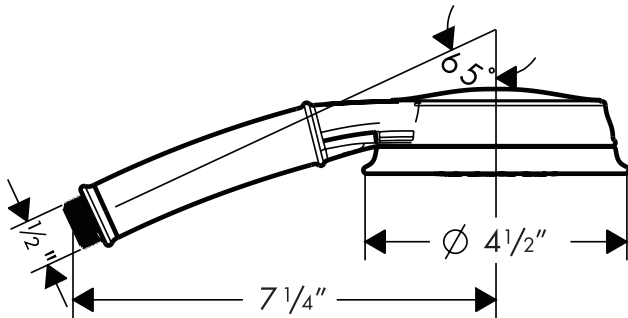

The measurements shown are for reference only.

Products and specifications shown are subject to change without notice.

Specification sheet revised 1/2009

hansgrohe