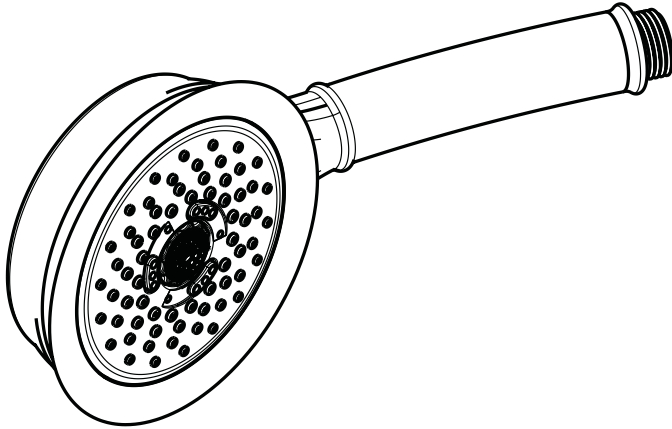

Croma C 100 Green 3-Jet Handshower

04082XX0

AIR
POWER

ECO
RIGHT

QUICLEAN

Product Features

- Oversized 4" spray face
- Features Quiclean™ function
- Full spray, massage, and intense massage
- EcoAir technology
- 75 no-clog spray channels
- Flow rate 1.75 GPM – 30% savings

Available Finishes

Chrome	04082000
Oil Rubbed Bronze	04082620
Brushed Nickel	04082820
Rubbed Bronze	04082920
Polished Brass	04082930

The measurements shown are for reference only.

Products and specifications shown are subject to change without notice.