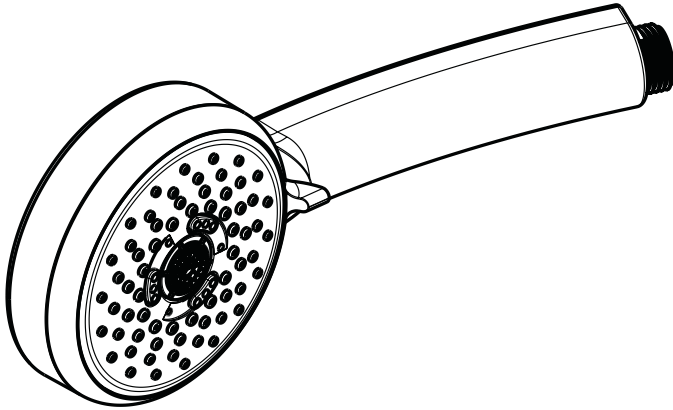

Croma E 100 Green 3-Jet Handshower

04083XX0

AIR
POWER

ECO
RIGHT

QUICLEAN

Product Features

- Oversized 4" spray face
- Features Quiclean™ self-cleaning function
- Full spray, massage, and intense massage
- EcoAir technology
- 75 no-clog spray channels
- Flow rate 1.75 GPM – 30% savings