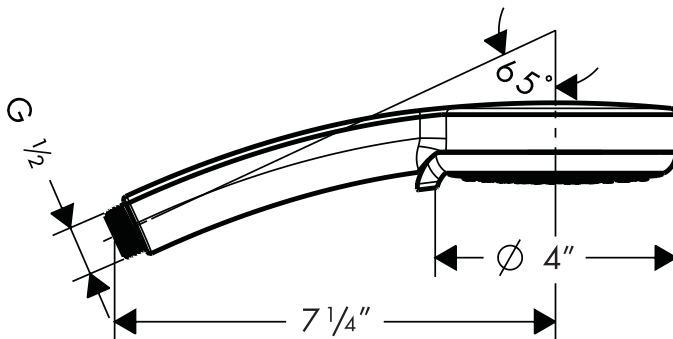

The measurements shown are for reference only.

Products and specifications shown are subject to change without notice.

Specification sheet revised 1/2009

hansgrohe