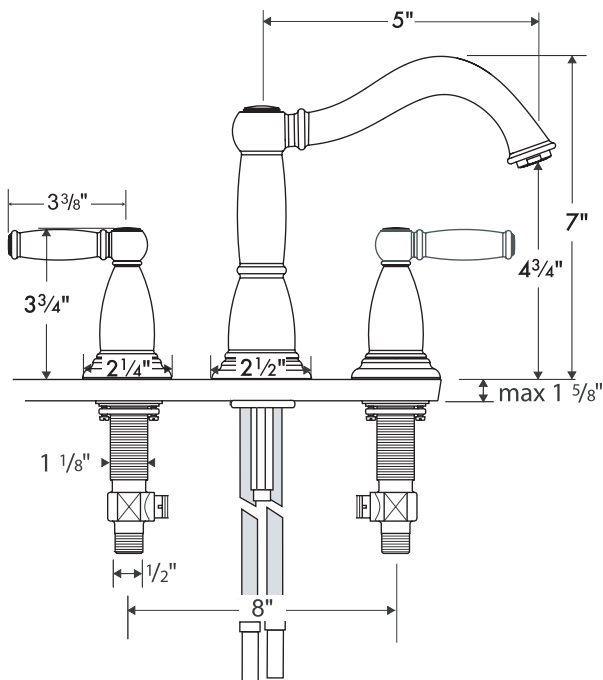

Available Finishes

Chrome	06040000
Oil Rubbed Bronze	06040620
Brushed Nickel	06040820

The measurements shown are for reference only.

Products and specifications shown are subject to change without notice.

Specification sheet revised 1/2009

hansgrohe