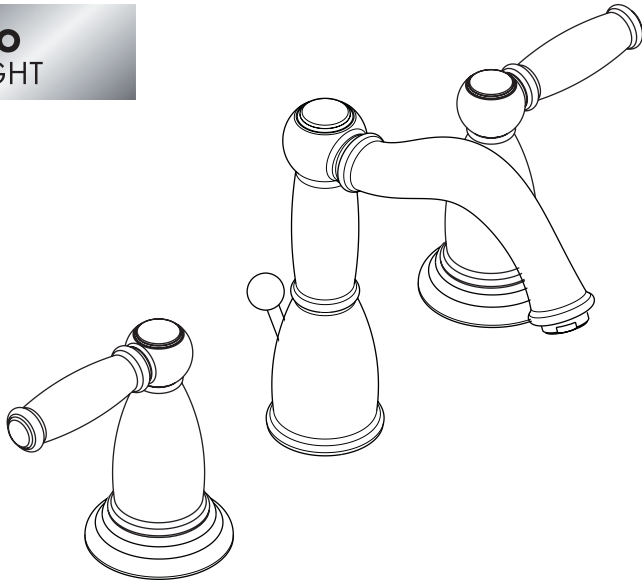

# Tango C Widespread Lavatory Set

06040XX0

ECO  
RIGHT

## Product Features

- Lever handles
- Solid brass
- 90° Ceramic cartridges
- Flexible connection hoses accommodate a variety of installations
- Cascade no-clog aerator
- 1.5 gpm max.
- Includes pop-up drain