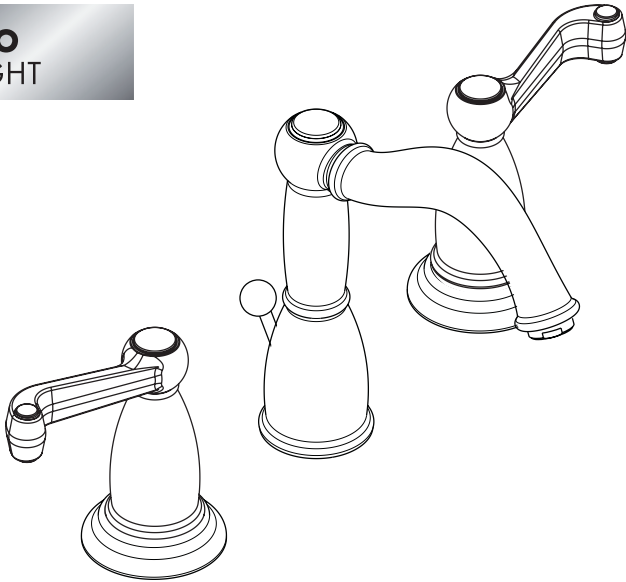

# Tango C Widespread Lavatory Set

06041XX0

ECO  
RIGHT

## Product Features

- Scroll handles
- Solid brass
- 90° Ceramic cartridges
- Flexible connection hoses accommodate a variety of installations
- Cascade no-clog aerator
- 1.5 gpm max.
- Includes pop-up drain