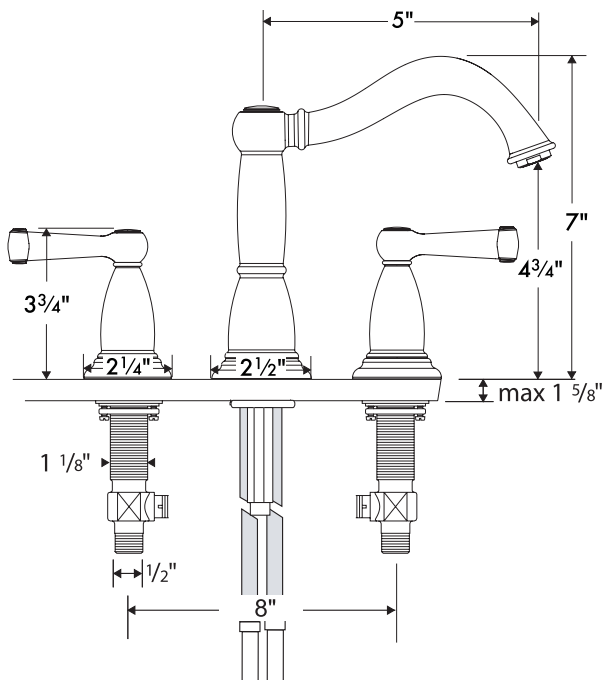

Available Finishes

Chrome	06041000
Oil Rubbed Bronze	06041620
Brushed Nickel	06041820

The measurements shown are for reference only.

Products and specifications shown are subject to change without notice.

Specification sheet revised 1/2009

hansgrohe