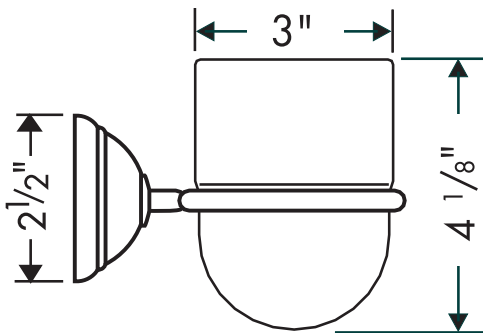

## Product Features

- Wall-mounted
- Solid brass holder
- Anti-shatter polymer tumbler

The measurements shown are for reference only.

Products and specifications shown are subject to change without notice.

Specification sheet revised 1/2009