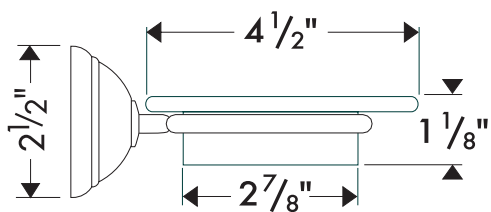

Product Features

- Wall-mounted
- Solid brass holder
- Anti-shatter polymer soap dish

Available Finishes

Chrome	06091000
Oil Rubbed Bronze	06091620
Brushed Nickel	06091820
Polished Nickel	06091830
Rubbed Bronze	06091920