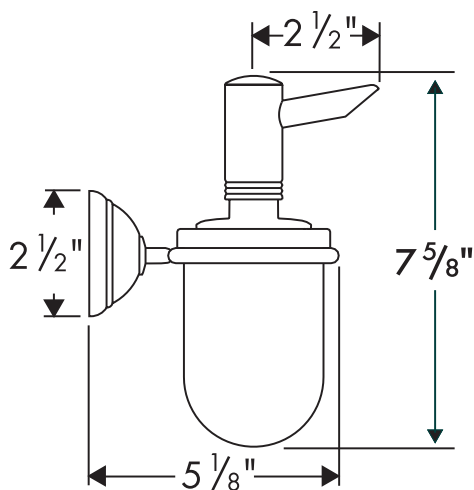

Product Features

- Wall-mounted
- Solid brass holder
- Anti-clog pump liner

Available Finishes

Chrome	06092000
Oil Rubbed Bronze	06092620
Brushed Nickel	06092820
Polished Nickel	06092830
Rubbed Bronze	06092920