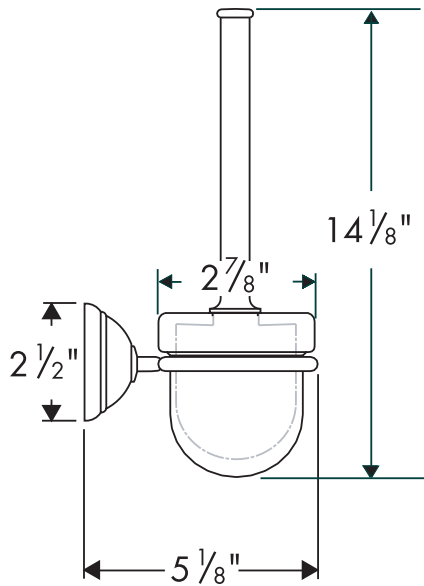

Product Features

- Wall-mounted
- Solid brass holder
- Glass cup
- Durable nylon bristles

Available Finishes

Chrome	06094000
Oil Rubbed Bronze	06094620
Brushed Nickel	06094820
Polished Nickel	06094830
Rubbed Bronze	06094920