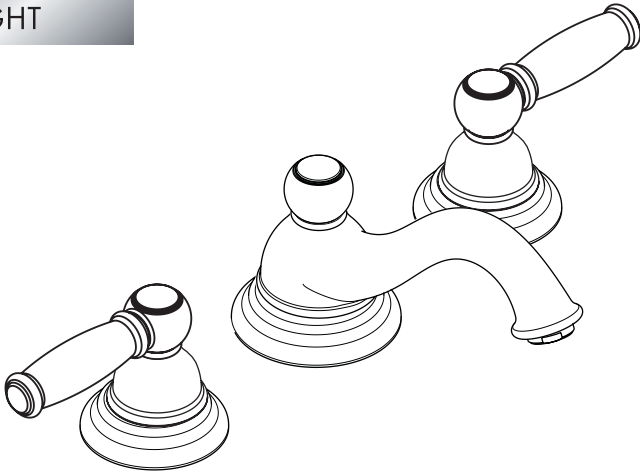

Limbo C Widespread Lavatory Set

06104XX0

ECO
RIGHT

Product Features

- Lever handles
- Solid brass
- 90° Ceramic cartridges
- Flexible connection hoses accommodate a variety of installations
- Cascade no-clog aerator
- 1.5 gpm max.
- Includes pop-up drain

Installation Notes

- Requires 1/2" supply lines
- Hole sizes in mounting surface: valves 1 1/4", spout 1 3/8"
- Max. mounting surface thickness: 1 5/8"

The measurements shown are for reference only.

Products and specifications shown are subject to change without notice.