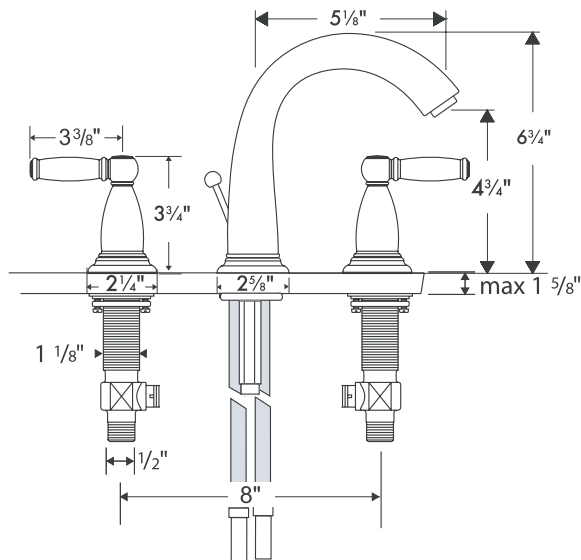

Swing C Widespread Lavatory Set

06117XX0

ECO
RIGHT

Product Features

- Lever handles
- Solid brass
- 90° Ceramic cartridges
- Flexible connection hoses accommodate a variety of installations
- Cascade no-clog aerator
- 1.5 gpm max.
- Includes pop-up drain

Installation Notes

- Requires 1/2" supply lines
- Hole sizes in mounting surface: valves 1 1/4", spout 1 3/8"
- Max. mounting surface thickness: 1 5/8"

The measurements shown are for reference only.

Products and specifications shown are subject to change without notice.