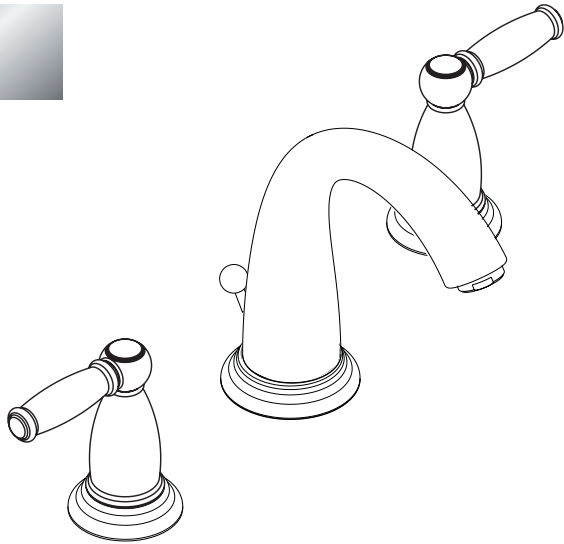

Swing C Widespread Lavatory Set

06117XX0

ECO
RIGHT

Product Features

- Lever handles
- Solid brass
- 90° Ceramic cartridges
- Flexible connection hoses accommodate a variety of installations
- Cascade no-clog aerator
- 1.5 gpm max.
- Includes pop-up drain

Installation Notes

- Requires 1/2" supply lines
- Hole sizes in mounting surface: valves 1 1/4", spout 1 3/8"
- Max. mounting surface thickness: 1 5/8"

The measurements shown are for reference only.

Products and specifications shown are subject to change without notice.