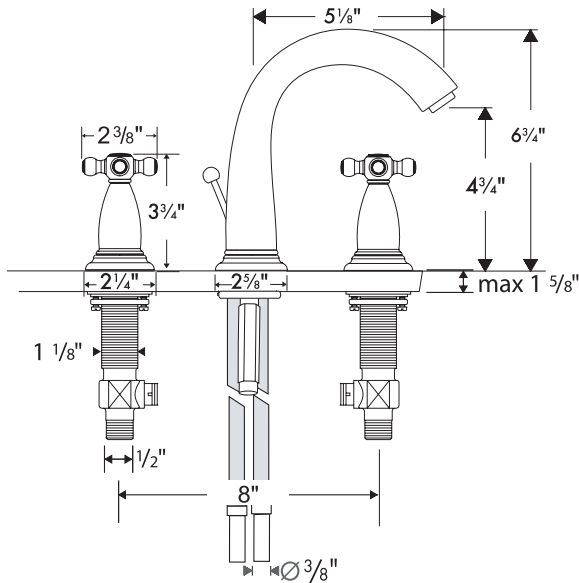

Swing C Widespread Lavatory Set

06119XX0

ECO
RIGHT

Product Features

- Cross handles
- Solid brass
- 90° Ceramic cartridges
- Flexible connection hoses accommodate a variety of installations
- Cascade no-clog aerator
- 1.5 gpm max.
- Includes pop-up drain

Installation Notes

- Requires 1/2" supply lines
- Hole sizes in mounting surface: valves 1 1/4", spout 1 3/8"
- Max. mounting surface thickness: 1 5/8"

The measurements shown are for reference only.

Products and specifications shown are subject to change without notice.