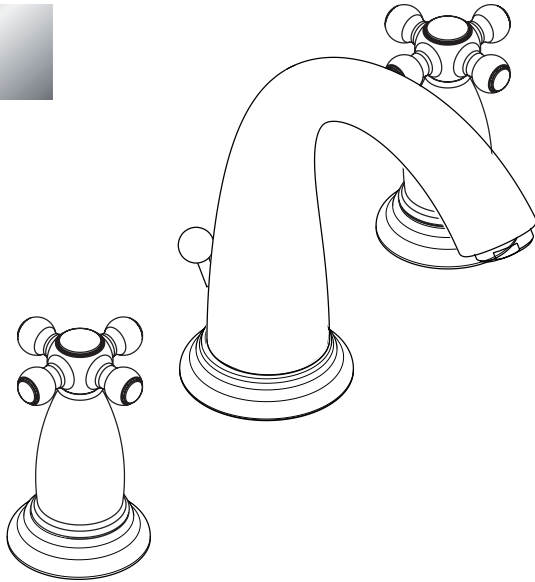

Swing C Widespread Lavatory Set

06119XX0

ECO
RIGHT

Product Features

- Cross handles
- Solid brass
- 90° Ceramic cartridges
- Flexible connection hoses accommodate a variety of installations
- Cascade no-clog aerator
- 1.5 gpm max.
- Includes pop-up drain

Code Compliance

This unit meets or exceeds the following:

- ASME A112.18.1
- CSA B125.1
- Listed by IAPMO
- Approved for use in Massachusetts

Available Finishes

Chrome	06119000
Oil Rubbed Bronze	06119620
Brushed Nickel	06119820
Polished Nickel	06119830

Installation Notes

- Requires 1/2" supply lines
- Hole sizes in mounting surface: valves 1 1/4", spout 1 3/8"
- Max. mounting surface thickness: 1 5/8"

The measurements shown are for reference only.

Products and specifications shown are subject to change without notice.