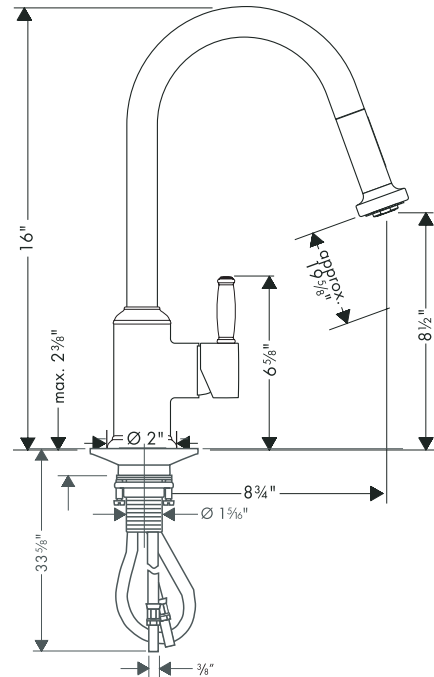

## Product Specification

Brass construction

M3 ceramic cartridge

Flow rate 2.2 gpm

Two-spray sprayhead

Full and needle spray

Rubit™ cleaning system

Integrated check valve to protect against back siphonage

Pull-out nylon hose for quiet, long lasting service

Spout swivels 360°

ADA compliant

Hole size in mounting surface 1 1/2"

Max. depth of mounting surface 2 3/8"

3/8" supply hoses - requires 3/8" compression fittings (not included)